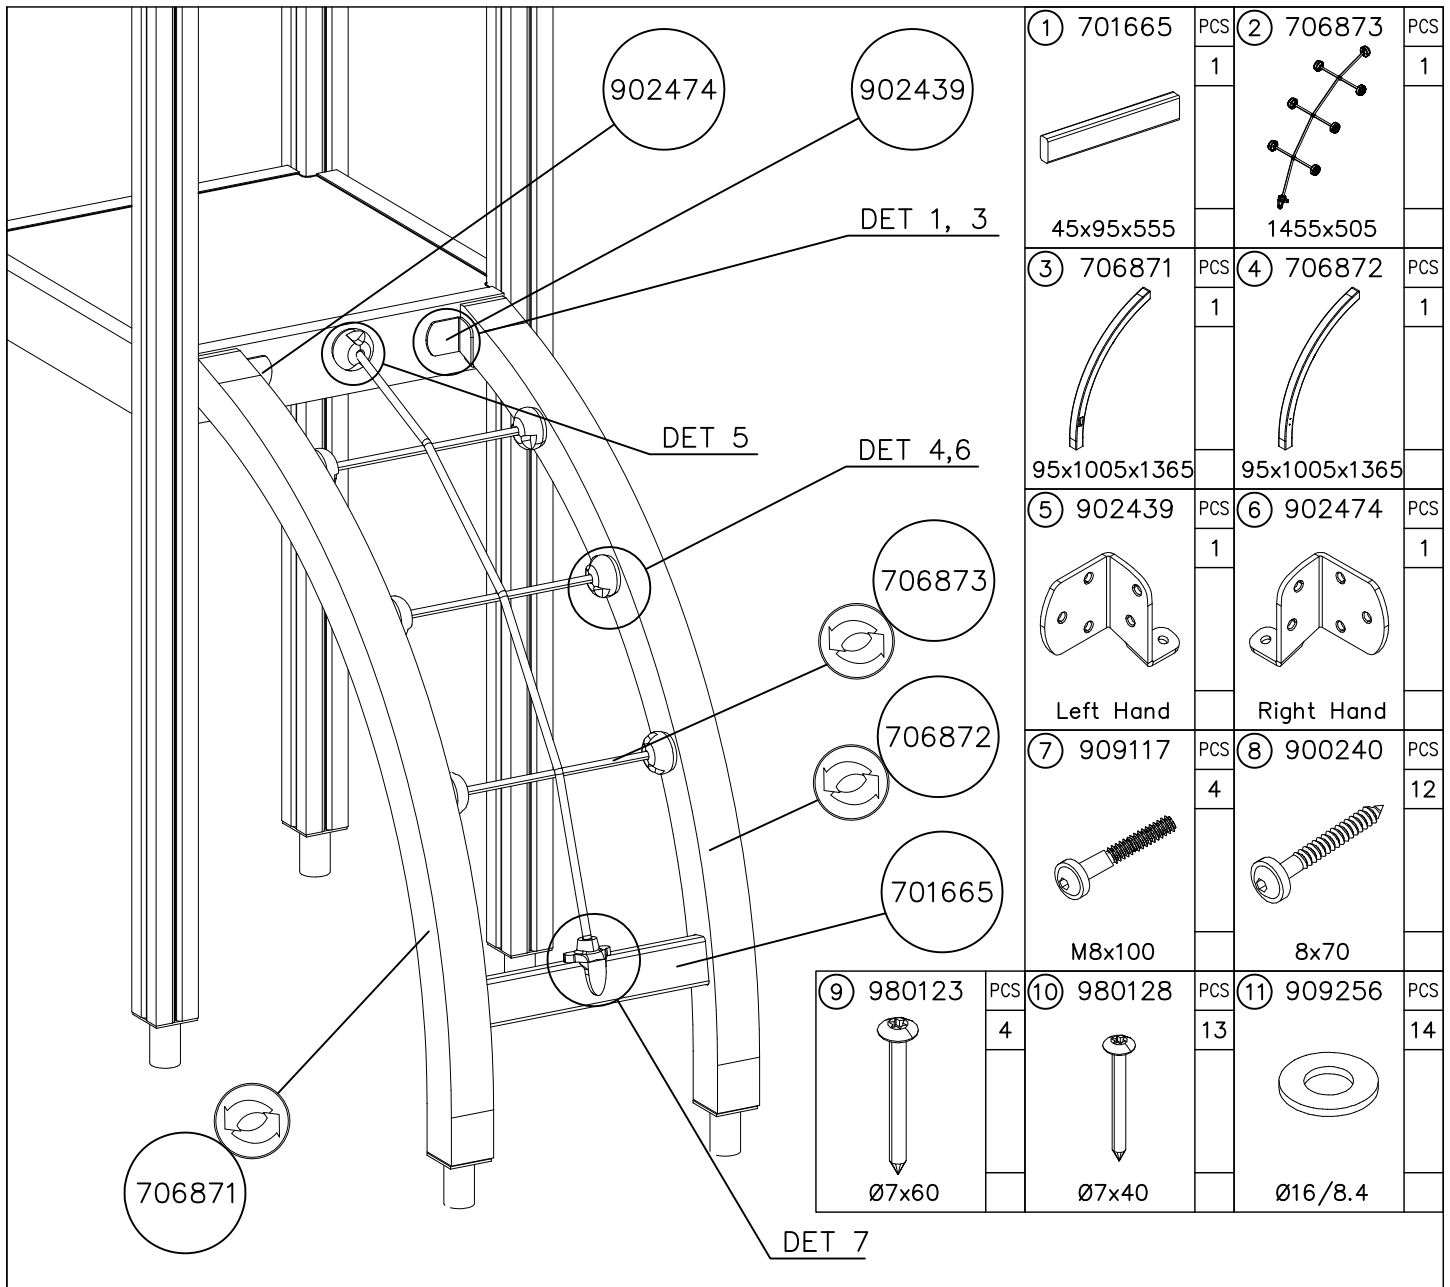

① 701665	PCS	② 706873	PCS
	1		1
45x95x555		1455x505	
③ 706871	PCS	④ 706872	PCS
	1		1
95x1005x1365		95x1005x1365	
⑤ 902439	PCS	⑥ 902474	PCS
	1		1
Left Hand		Right Hand	
⑦ 909117	PCS	⑧ 900240	PCS
	4		12
M8x100		8x70	
⑨ 980123	PCS	⑩ 980128	PCS
	4		13
Ø7x60		Ø7x40	
		⑪ 909256	PCS
			14
		Ø16/8.4	

NET OPTIONS

706873

1455x505

706873-301	BLUE
706873-302	RED
706873-303	BEIGE
706873-304	GRAY
706873-305	BLACK
706873-306	YELLOW

BOOM OPTIONS

706871

95x1005x1365

706871-602	DARK BROWN
706871-603	LIGHT BROWN
706871-604	LIGHT GRAY

706872

95x1005x1365

706872-602	DARK BROWN
706872-603	LIGHT BROWN
706872-604	LIGHT GRAY