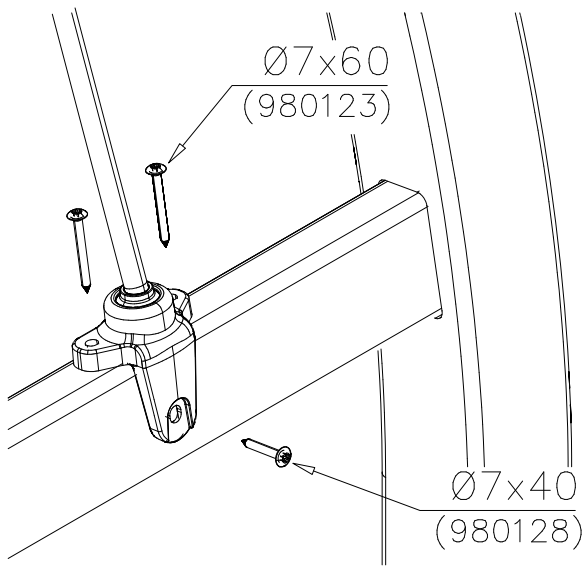

WINAM GROUP NET

RAMP

DATE: 16.6.2017

DET 7

DET 8