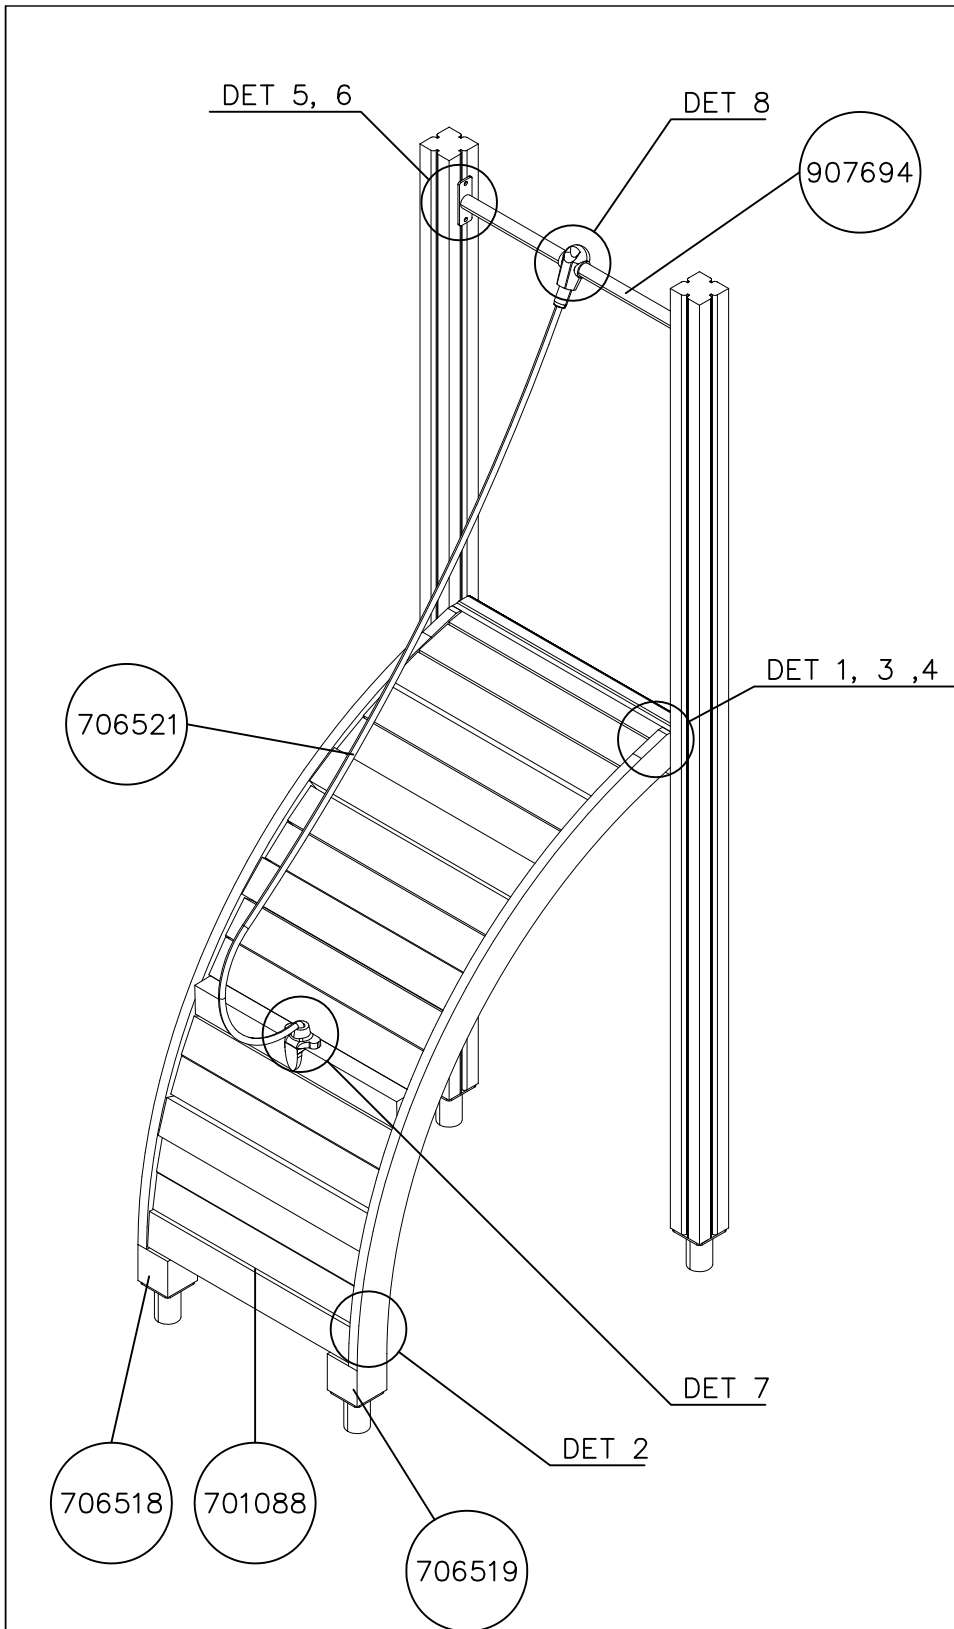

① 900240	PCS 12	② 900342	PCS 2
Ø8x70		M8x16	
③ 901182	PCS 1	④ 901900	PCS 2
Ø11/M8x40		20.5x36.2x56	
⑤ 901902	PCS 2	⑥ 909256	PCS 4
30.7x60.9x100		Ø16/8.4x1.6	
⑦ 909633	PCS 1	⑧ 909850	PCS 1
M8		M8x25	
⑨ 909855	PCS 4	⑩ 980107	PCS 3
M8x35		Ø6x60	
⑪ 980123	PCS 2	⑫ 980128	PCS 4
Ø7x60		Ø7x40	

○ 907694	PCS 1	○ 701088	PCS 1	○ 701092	PCS 1	○ 706521	PCS 1	○ 706518	PCS 1	○ 706519	PCS 1
L 704		45x645x1670		15x120x700		L 2120		95x1005x1365		95x1005x1365