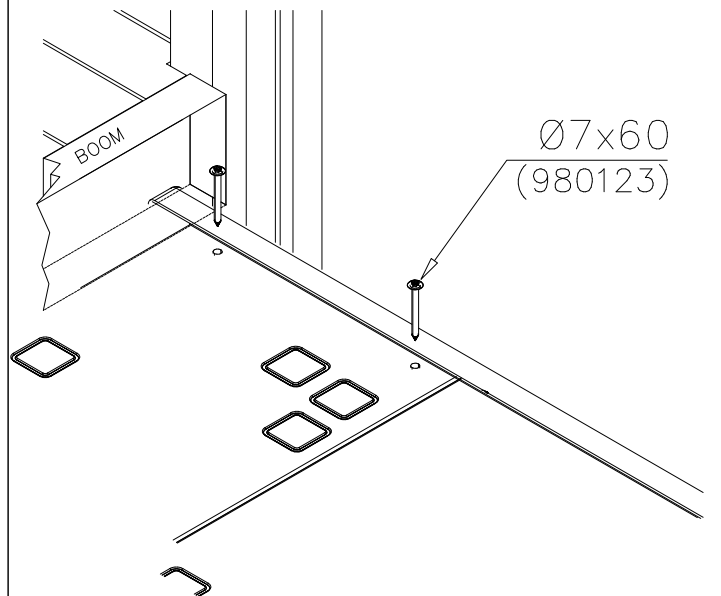

707405

FINNO

DATE: 16.3.2016

2(3)

DET 2