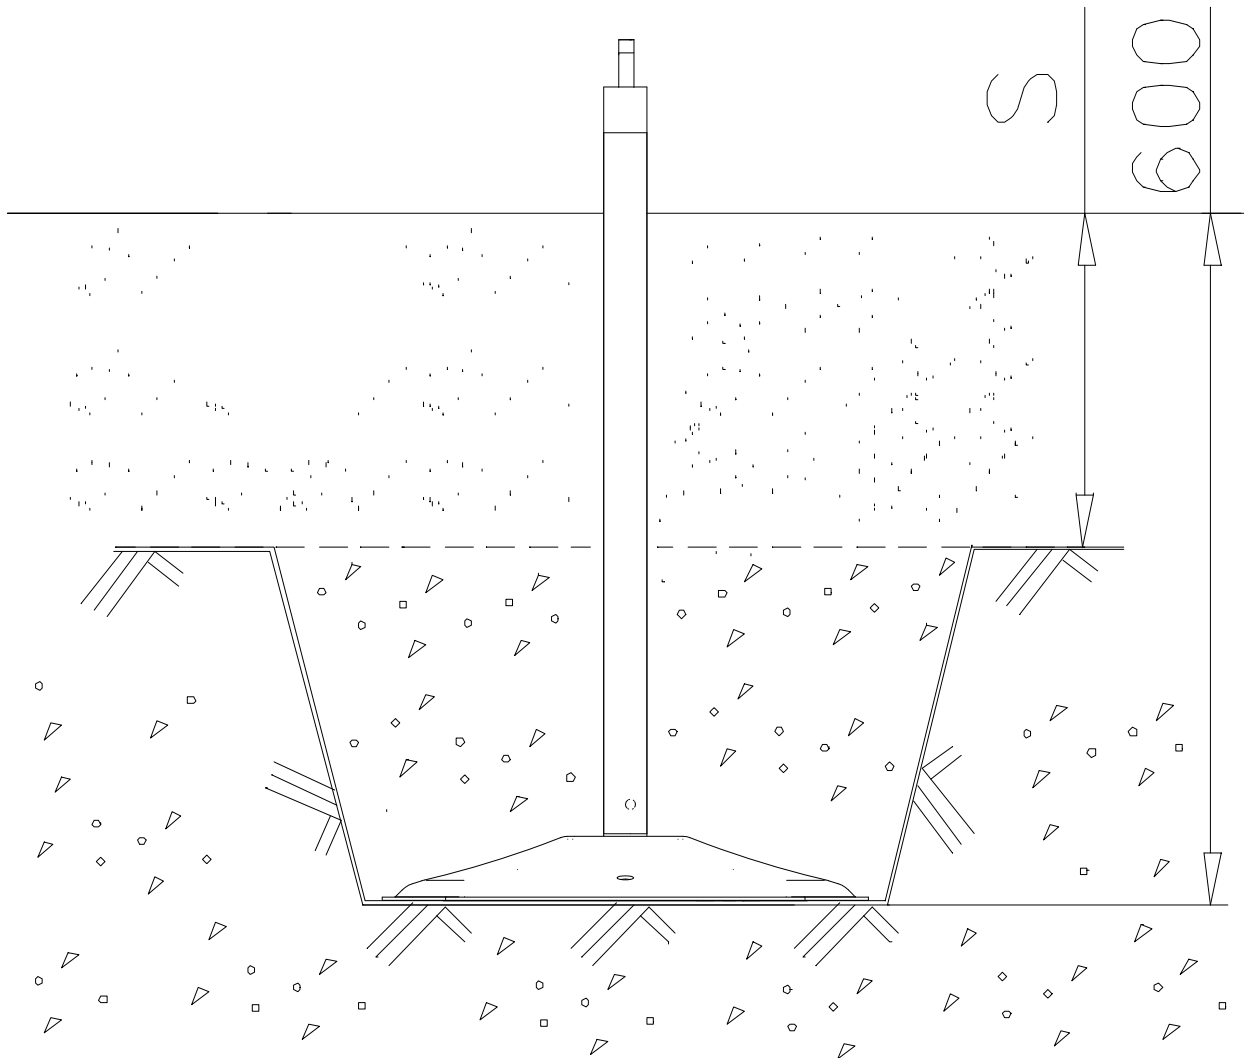

WINAM GROUP DEEP FOUNDATION

POLE

DATE: 6.8.2014