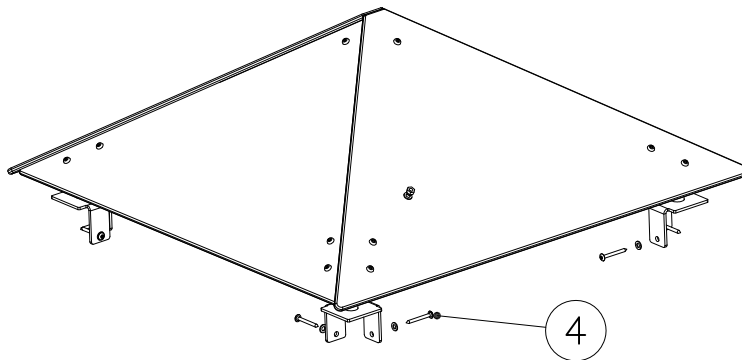

PLATE COLOR OPTIONS

707316

10x572x949

- -701 BLUE
- -702 YELLOW
- -703 LIME
- -704 DARK GRAY
- -705 LIGHT GRAY
- -706 RED
- -707 GREEN
- -708 FUXIA

IF PRODUCT HAS A SLIDE,
THEN THE SAME COLOR AS
START-OFF PLATES

707317

10x591x1013

- -701 BLUE
- -702 YELLOW
- -703 LIME
- -704 DARK GRAY
- -705 LIGHT GRAY
- -706 RED
- -707 GREEN
- -708 FUXIA

IF PRODUCT HAS A WALLS,
THEN THE SAME COLOR AS
WALL PLATES