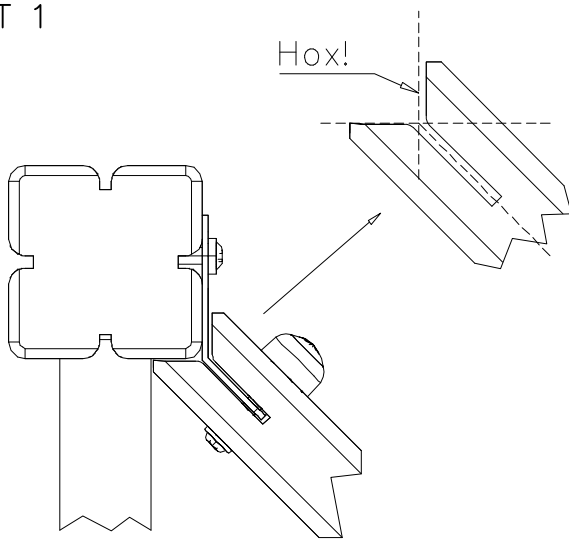

DET 1

DET 2 M8x60
(909866)

DET 3