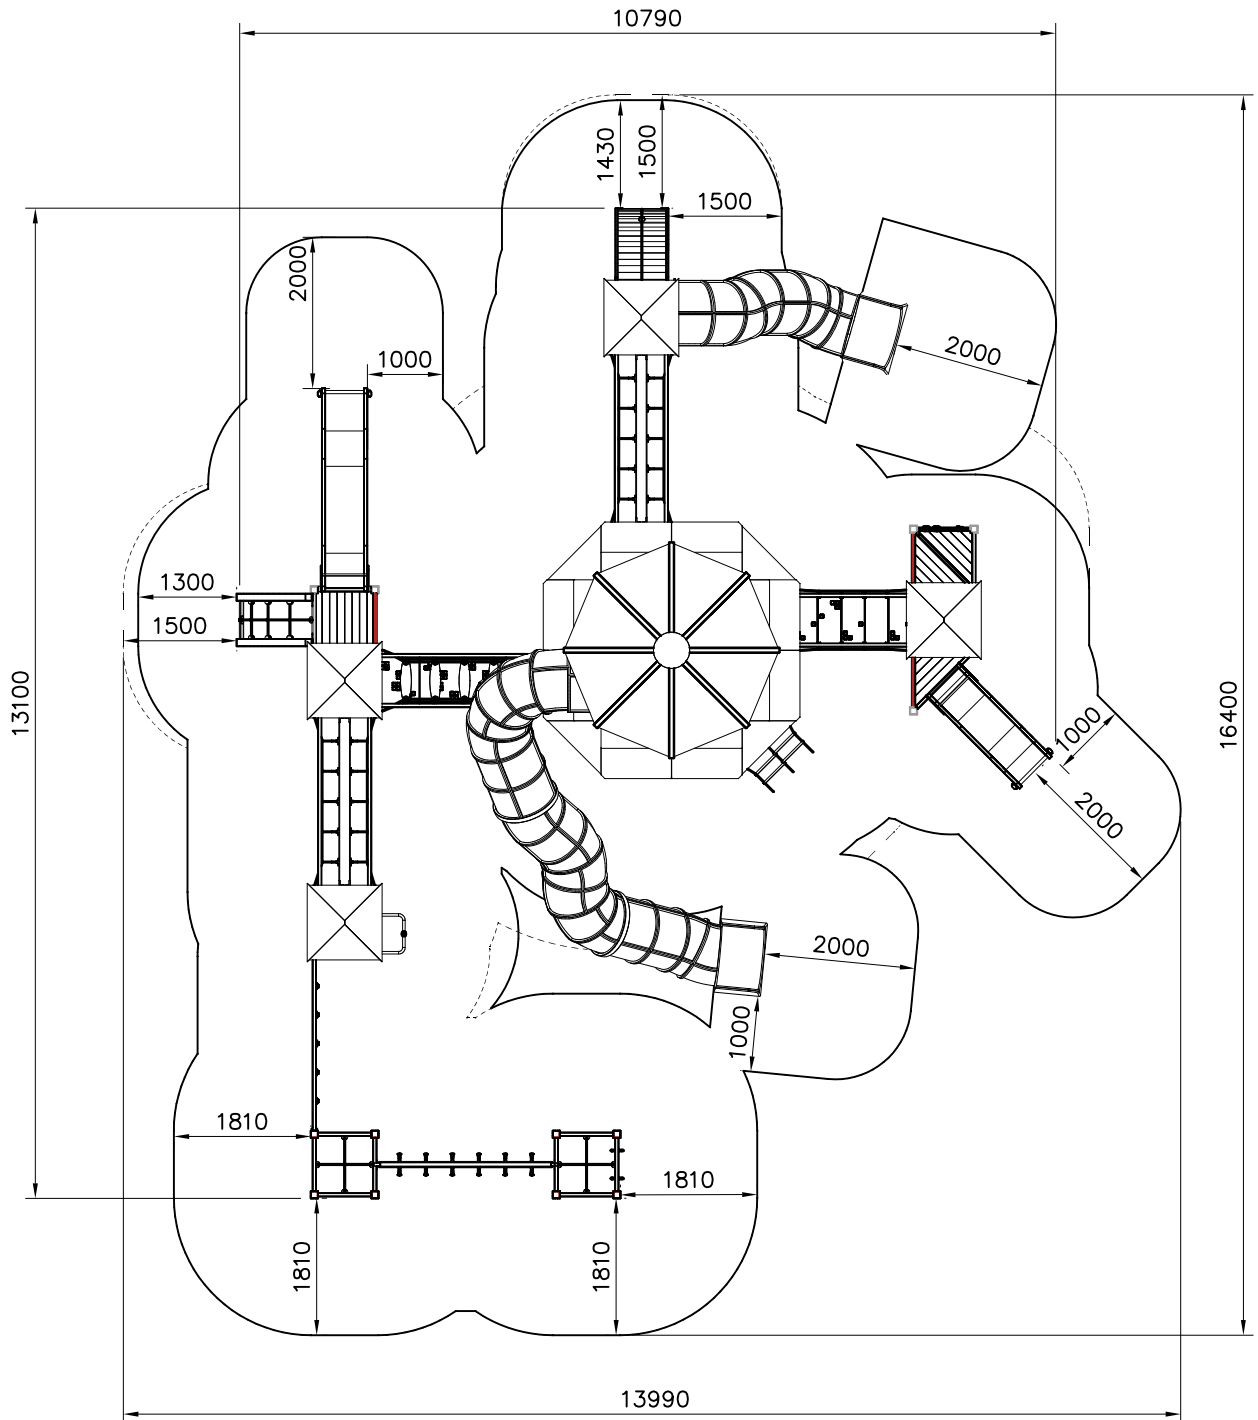

- —— EN/AS Impact Area 147.4 m²
- ----- Falling Space 151.3 m²
- Max Falling Height 1970 mm