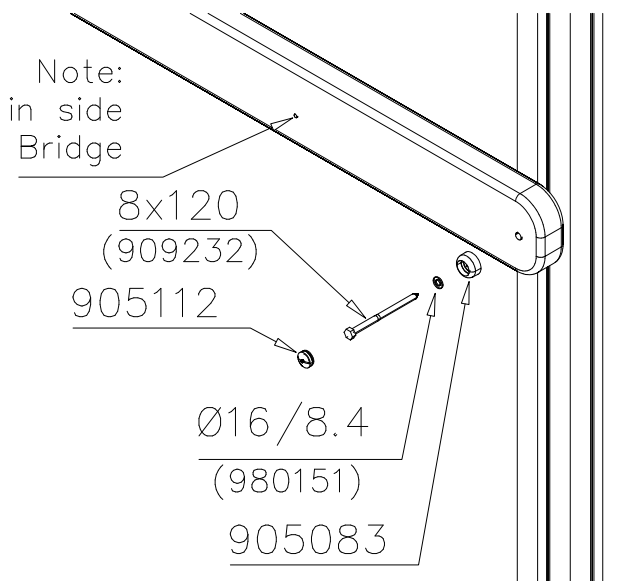

707405

FINNO

DATE: 16.3.2016

2(3)

DET 3