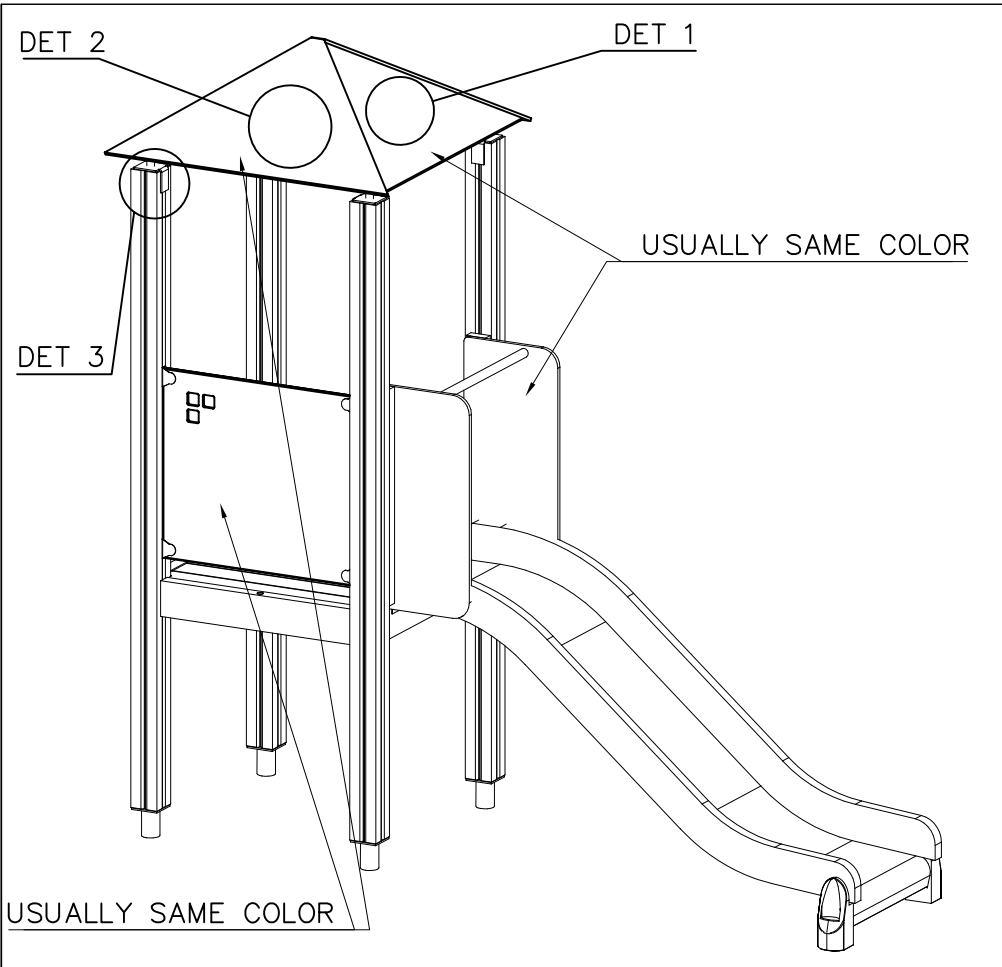

707329

FINNO

DATE: 6.4.2016

1(2)

① 909850	PCS 20	② 909256	PCS 28
M8x25		Ø16/8.4	
③ 909633	PCS 20	④ 980123	PCS 8
M8		Ø7x60	
	PCS		PCS
	PCS		PCS