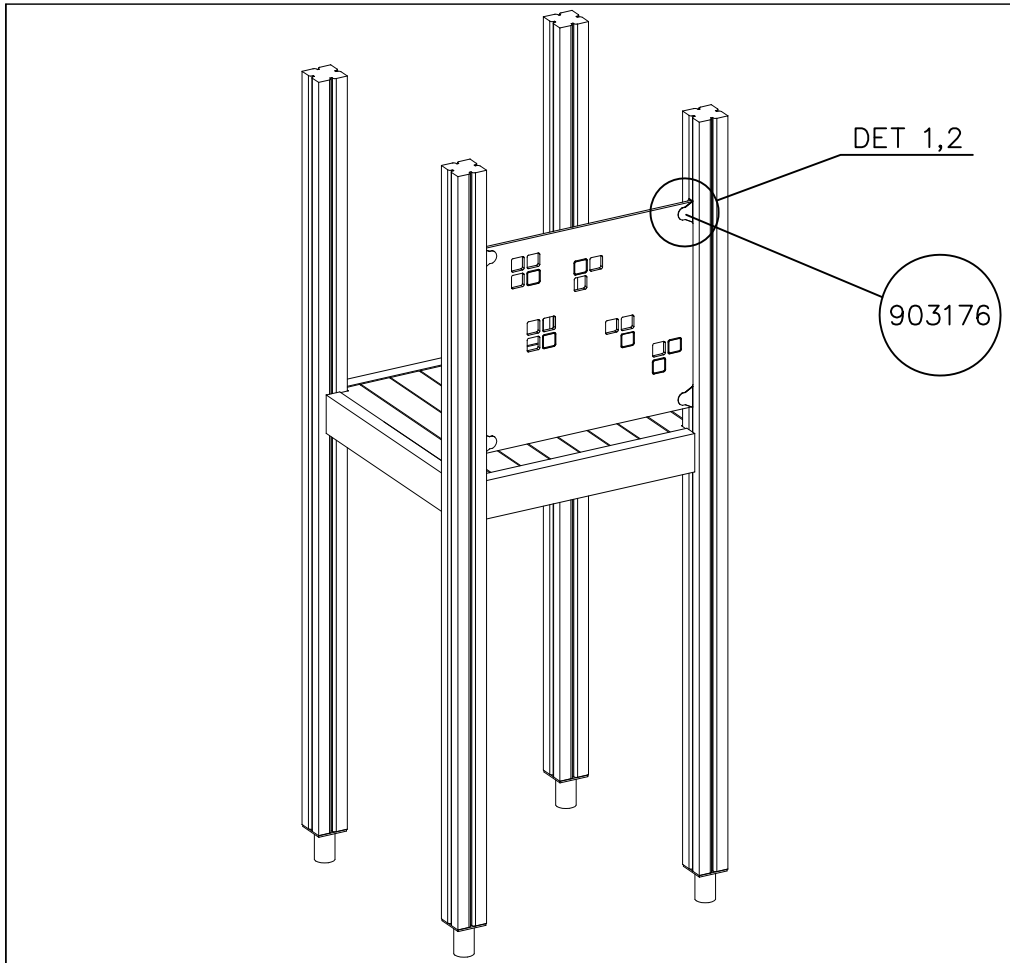

① 903176	PCS	② 909850	PCS
	4		4
		M8x25	
③ 909256	PCS	④ 909633	PCS
	8		4
Ø16/8.4x1.6		M8	
⑤ 980123	PCS		PCS
	4		
Ø7x60			
	PCS		PCS