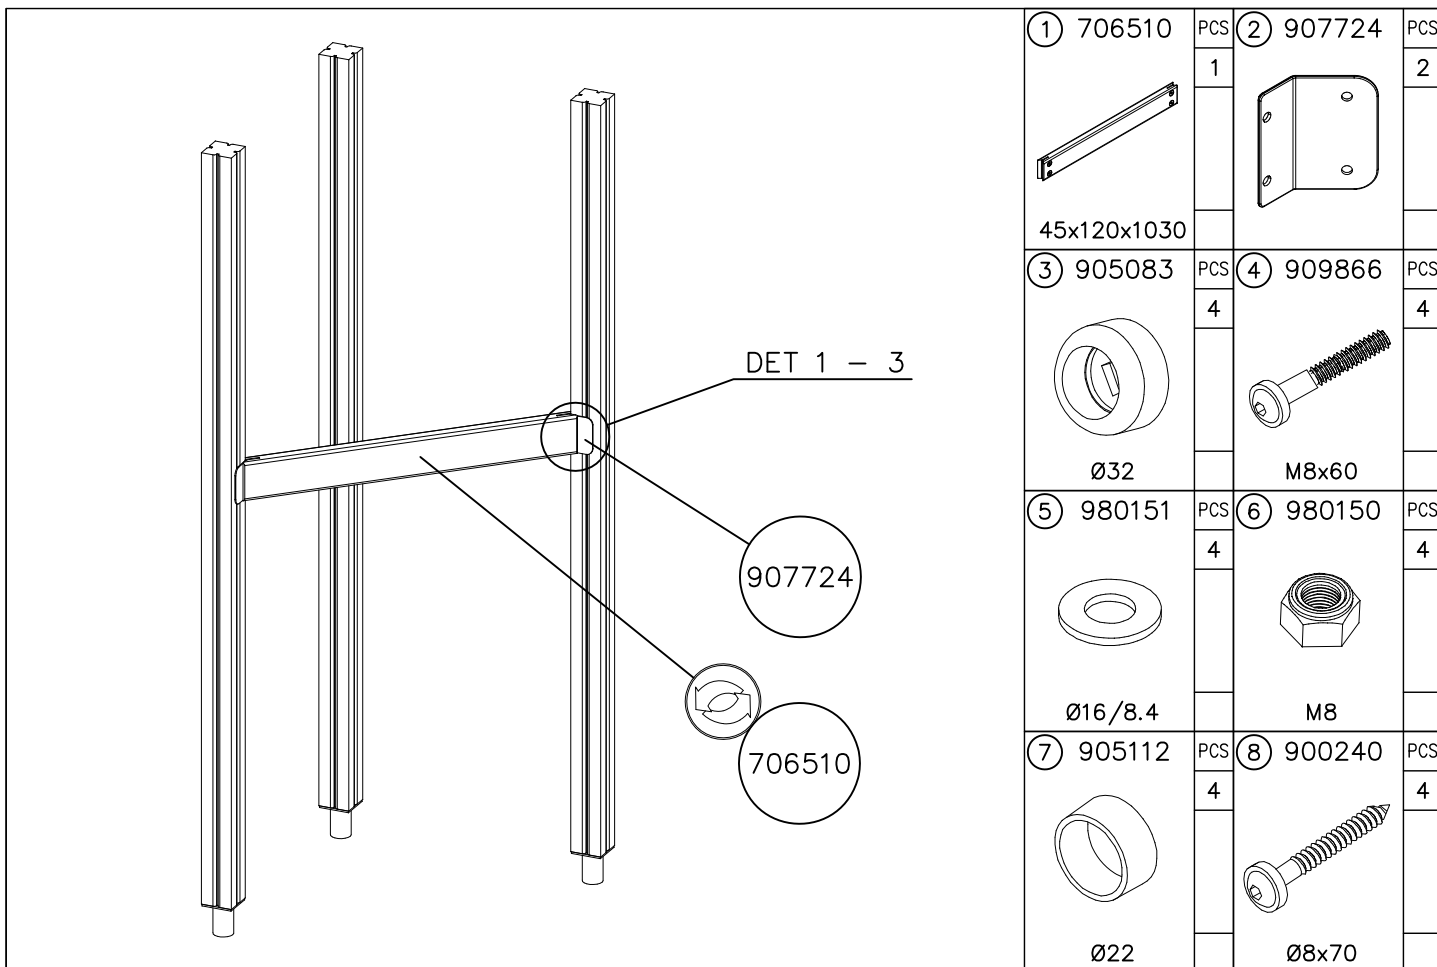

① 706510	PCS	② 907724	PCS
	1		2
45x120x1030			
③ 905083	PCS	④ 909866	PCS
	4		4
Ø32		M8x60	
⑤ 980151	PCS	⑥ 980150	PCS
	4		4
Ø16/8.4		M8	
⑦ 905112	PCS	⑧ 900240	PCS
	4		4
Ø22		Ø8x70