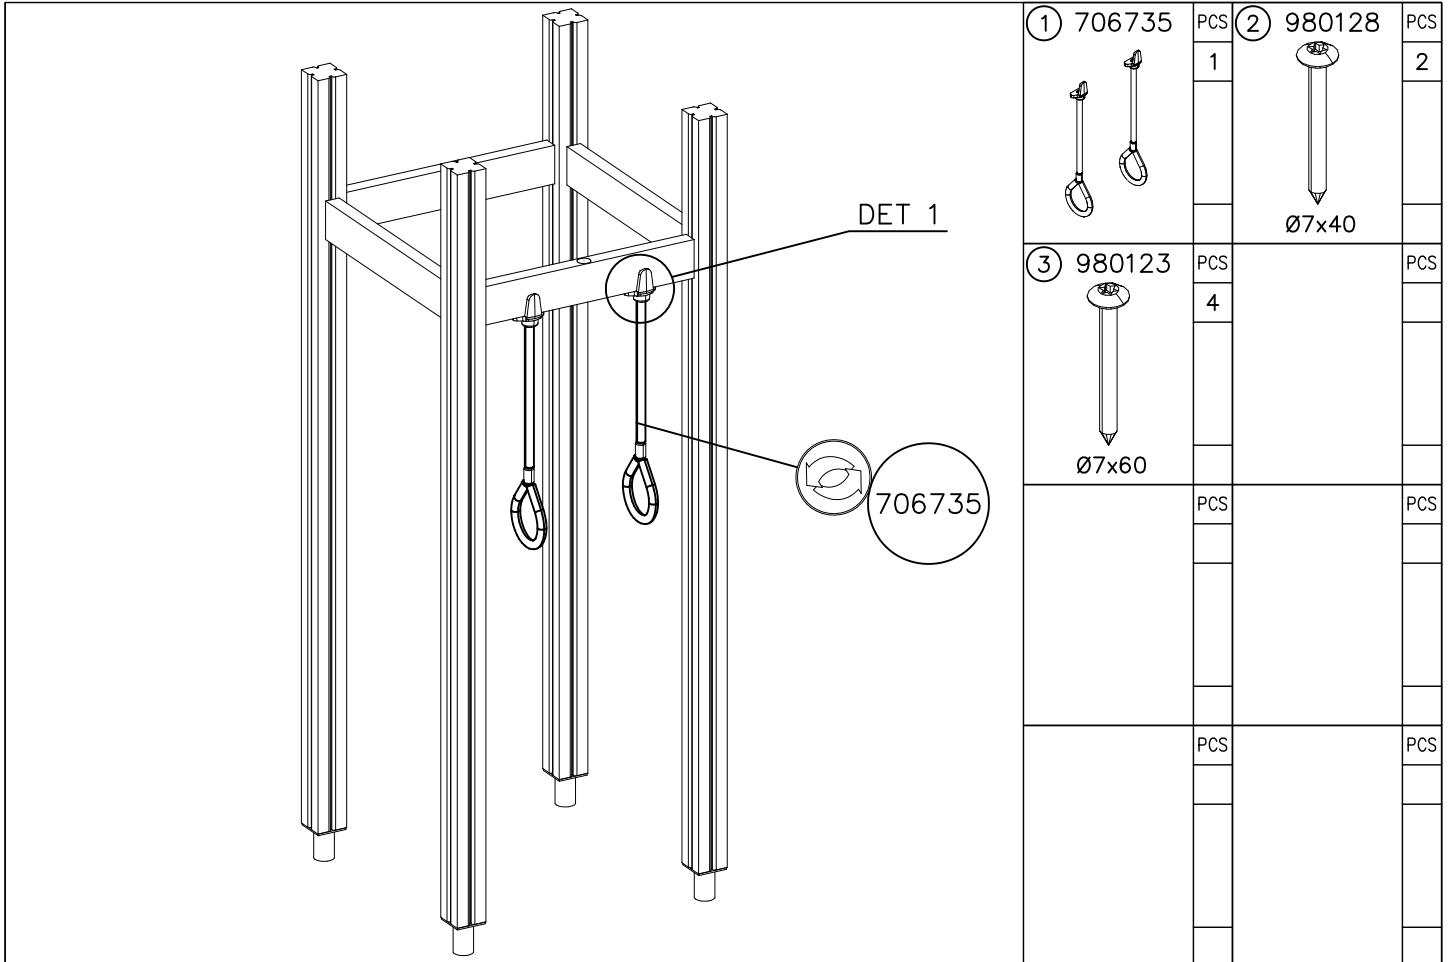

RINGS OPTIONS		
706735	706735-301	BLUE
	706735-302	RED
	706735-303	BEIGE
	706735-304	GRAY
	706735-305	BLACK
	706735-306	YELLOW