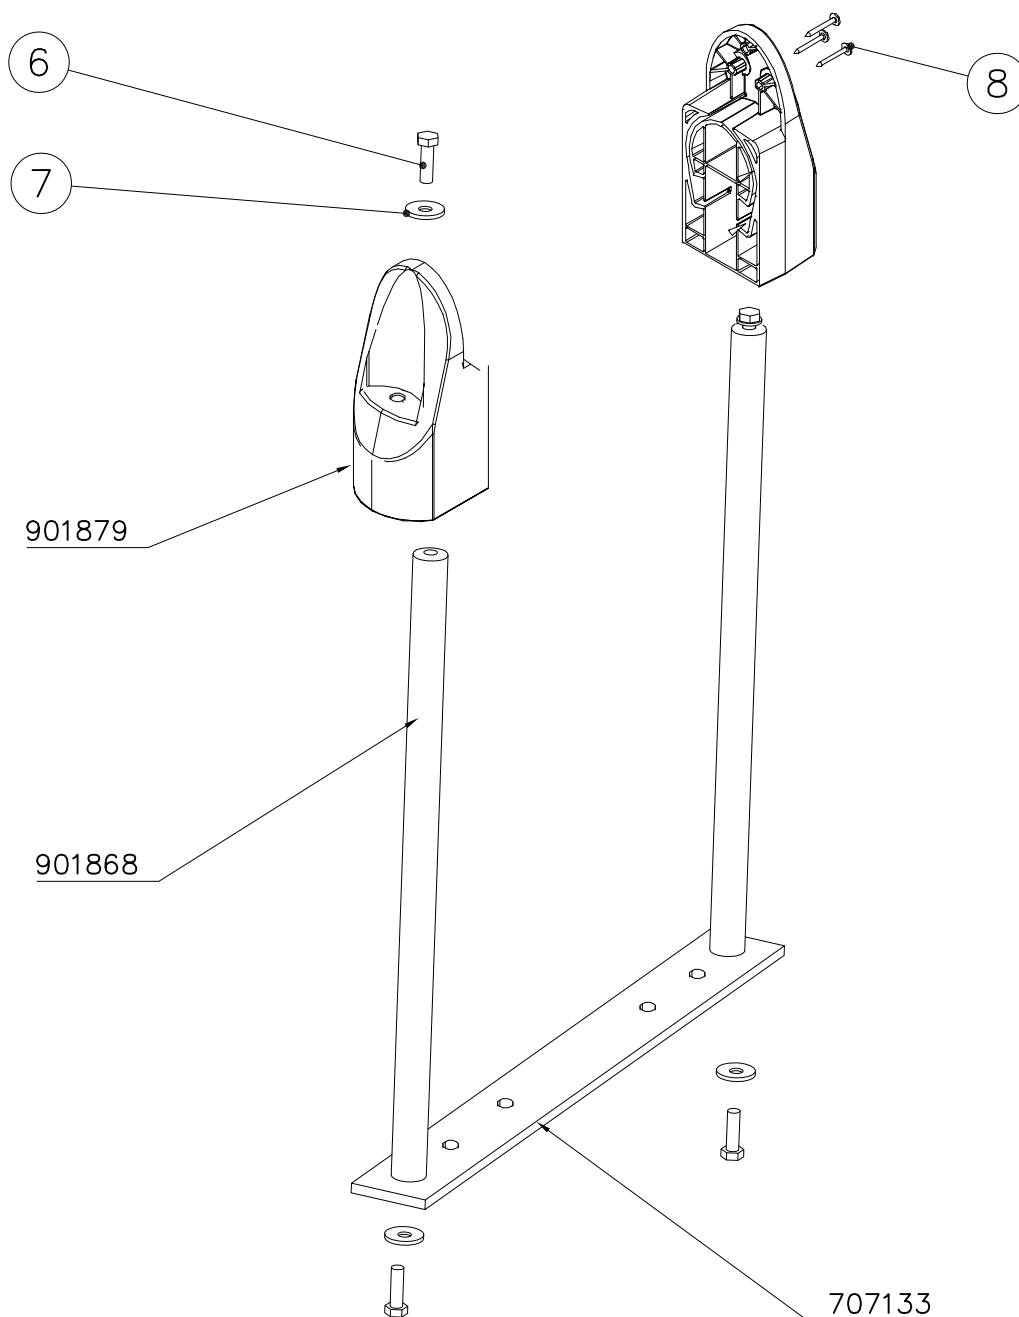

DEEP FOUNDATION

DATE: 3.11.2017

○ 707133	PCS	○ 901868	PCS	○ 901879	PCS	⑥ 909210	PCS	⑦ 905051	PCS	⑧ 980128	PCS
	1		2		2		4		4		6
											
10x80x745		Ø30x598				M8x40		Ø24/8.4		Ø7x40	

DET 6

Insert sheet metal IN to the plastic cover.