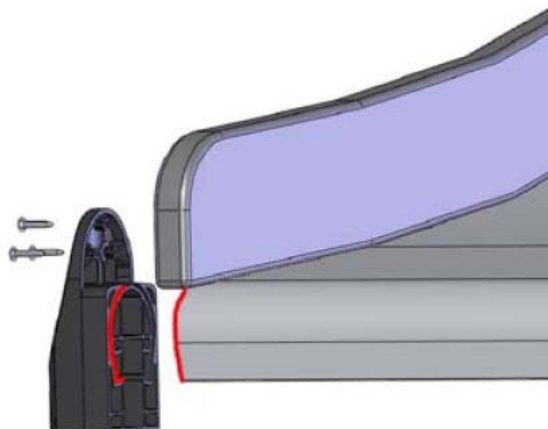

DEEP FOUNDATION

DATE: 3.11.2017

○ 707133	PCS	○ 901868	PCS	○ 901879	PCS	⑥ 909210	PCS	⑦ 905051	PCS	⑧ 980128	PCS
	1		2		2		4		4		6
											
10x80x745		Ø30x598				M8x40		Ø24/8.4		Ø7x40	

DET 6

Insert sheet metal IN to the plastic cover.