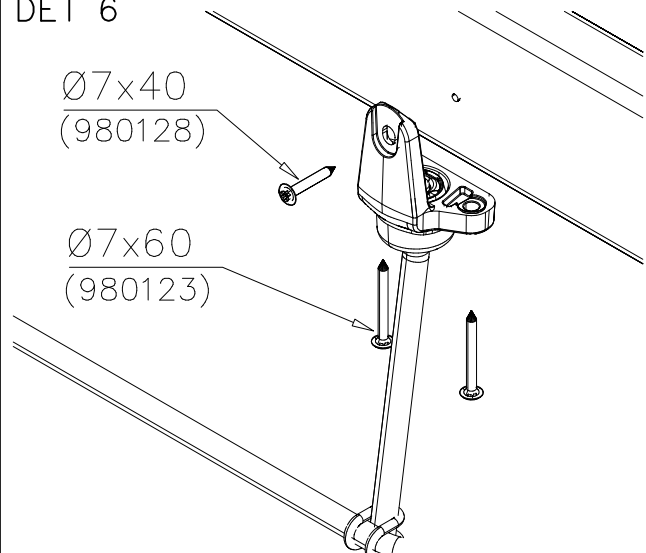

707405

FINNO

DATE: 16.3.2016

2(3)

DET 6