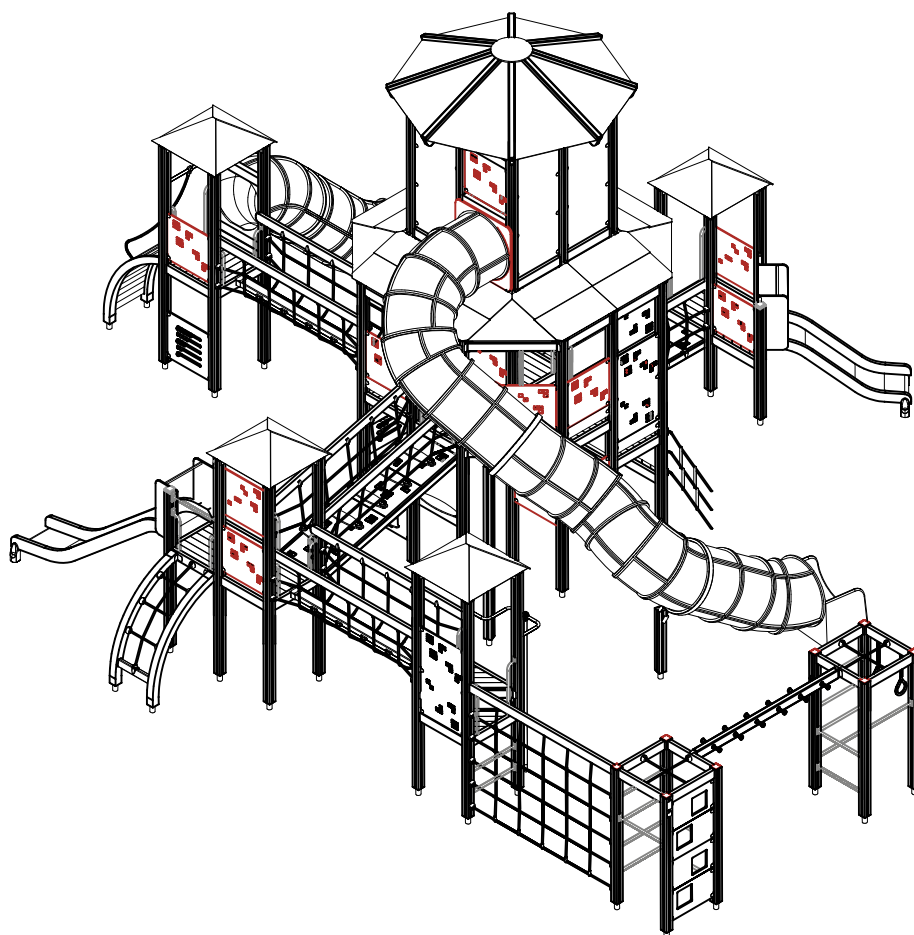

ASENNUSOHJE
MONTERINGSANSVISNING
INSTALLATION INSTRUCTION
AUFBAUANLEITUNG
NOTICE D'INSTALLATION

DATE: 22.10.2019

137750