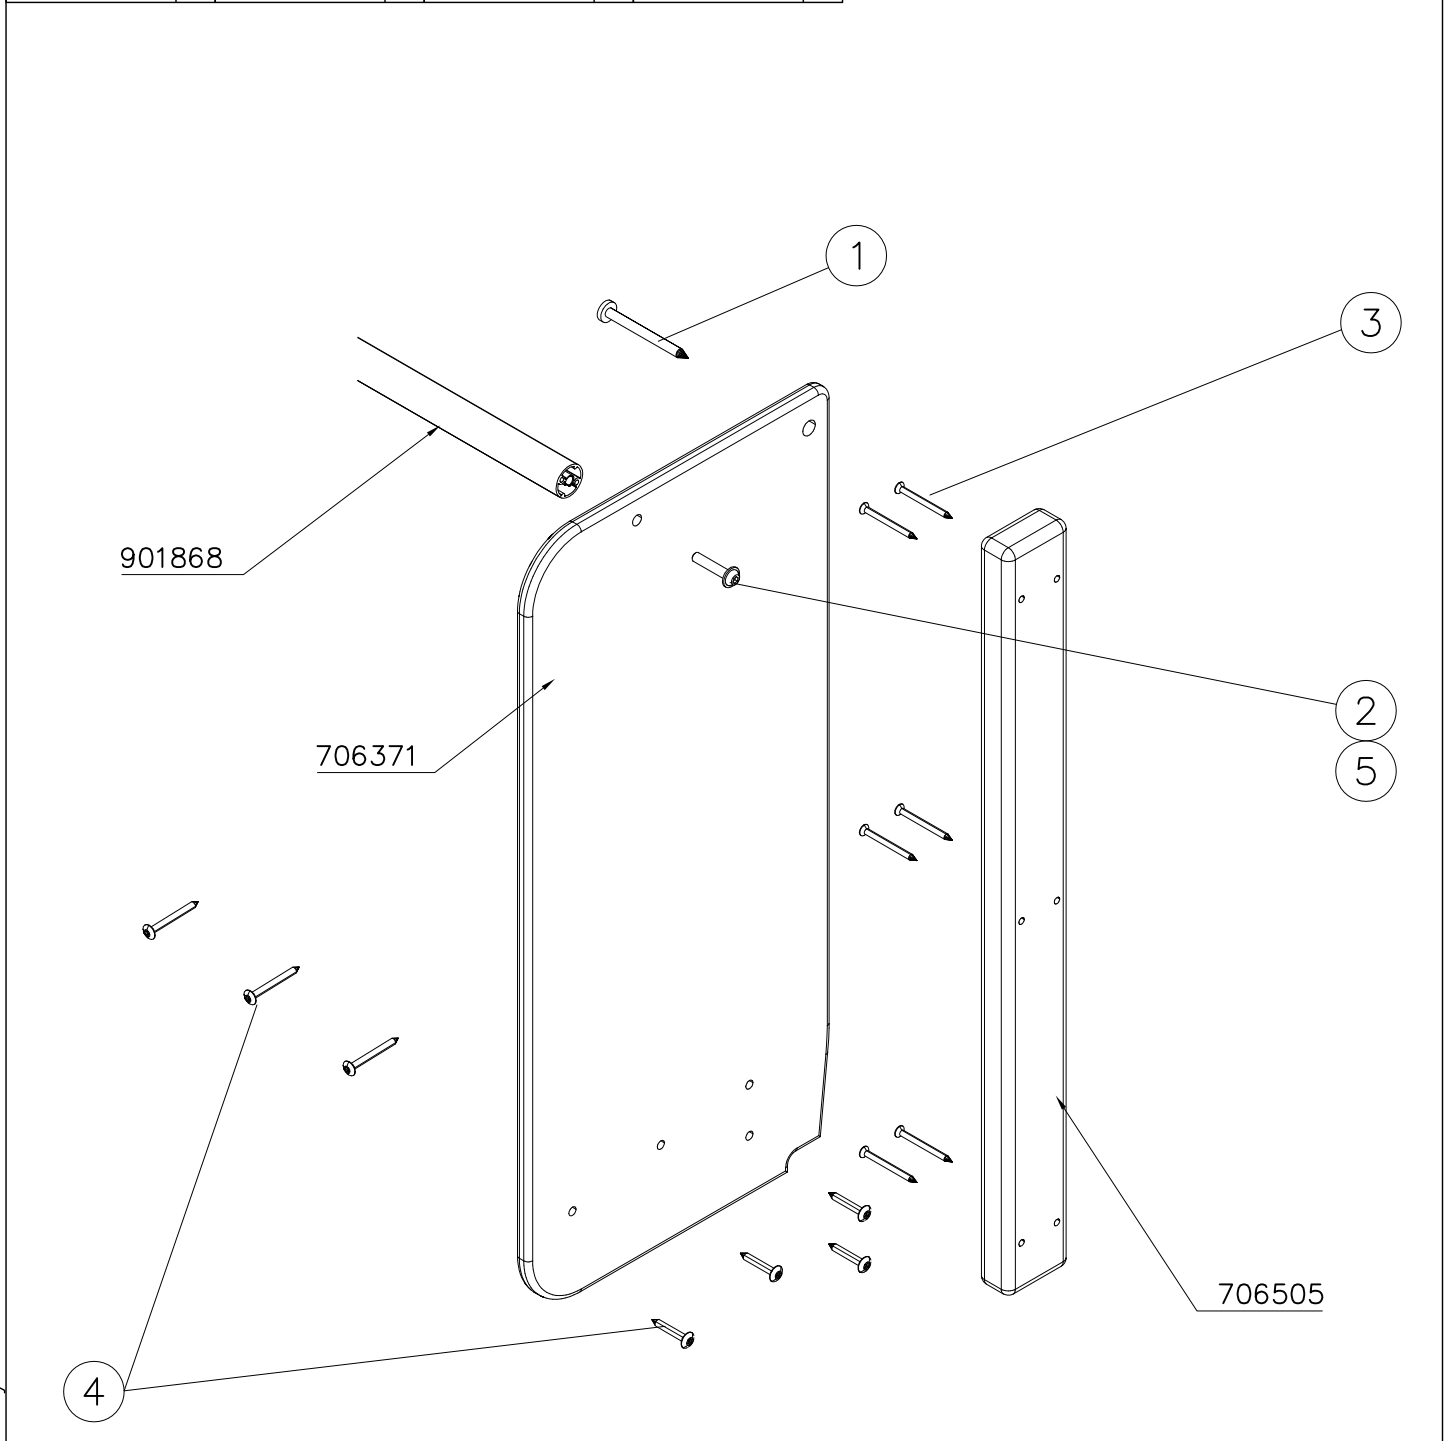

○ SLIDE	PCS	○ SLIDE	PCS	○ 706371	PCS	○ 706505	PCS	○ 901868	PCS	① 903093	PCS
	1		1		2		2		1		2
+1470		+870		15x345x750		35x70x730		Ø34x598		Ø8x90	
② 909876	PCS	③ 980100	PCS	④ 980128	PCS	⑤ 999561	PCS				
	2		12		11		1				
M8x40		Ø5x60		Ø7x40		10g