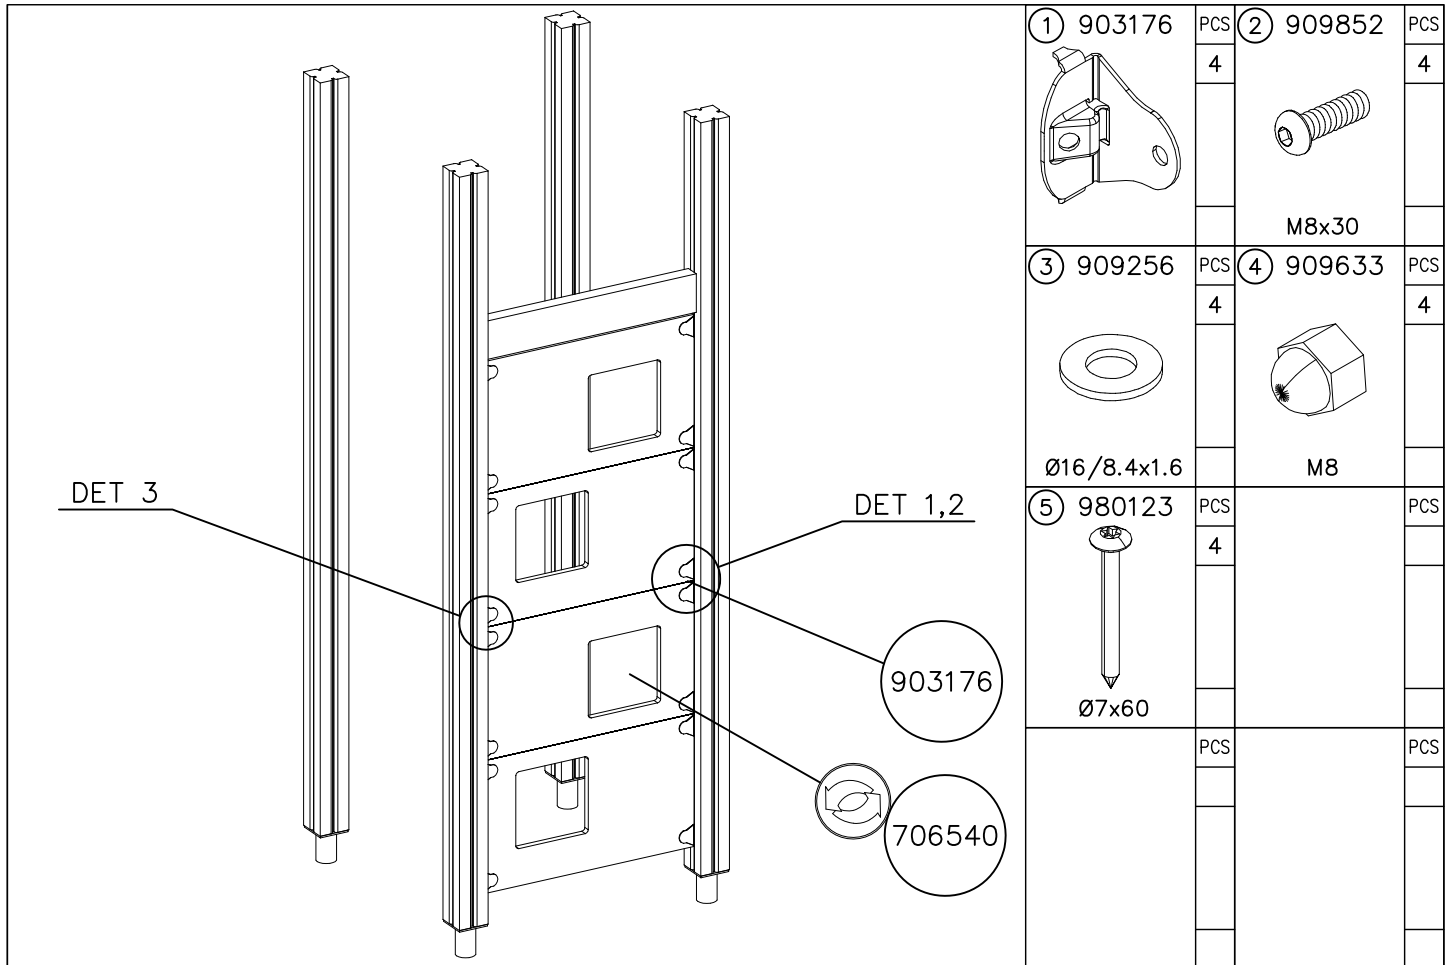

WALL OPTIONS		
706540	706540-701	BLUE
	706540-702	YELLOW
	706540-703	LIME
	706540-704	DARK GRAY
	706540-705	LIGHT GRAY
	706540-706	RED
	706540-707	GREEN
	706540-708	FUXIA
20x702x415