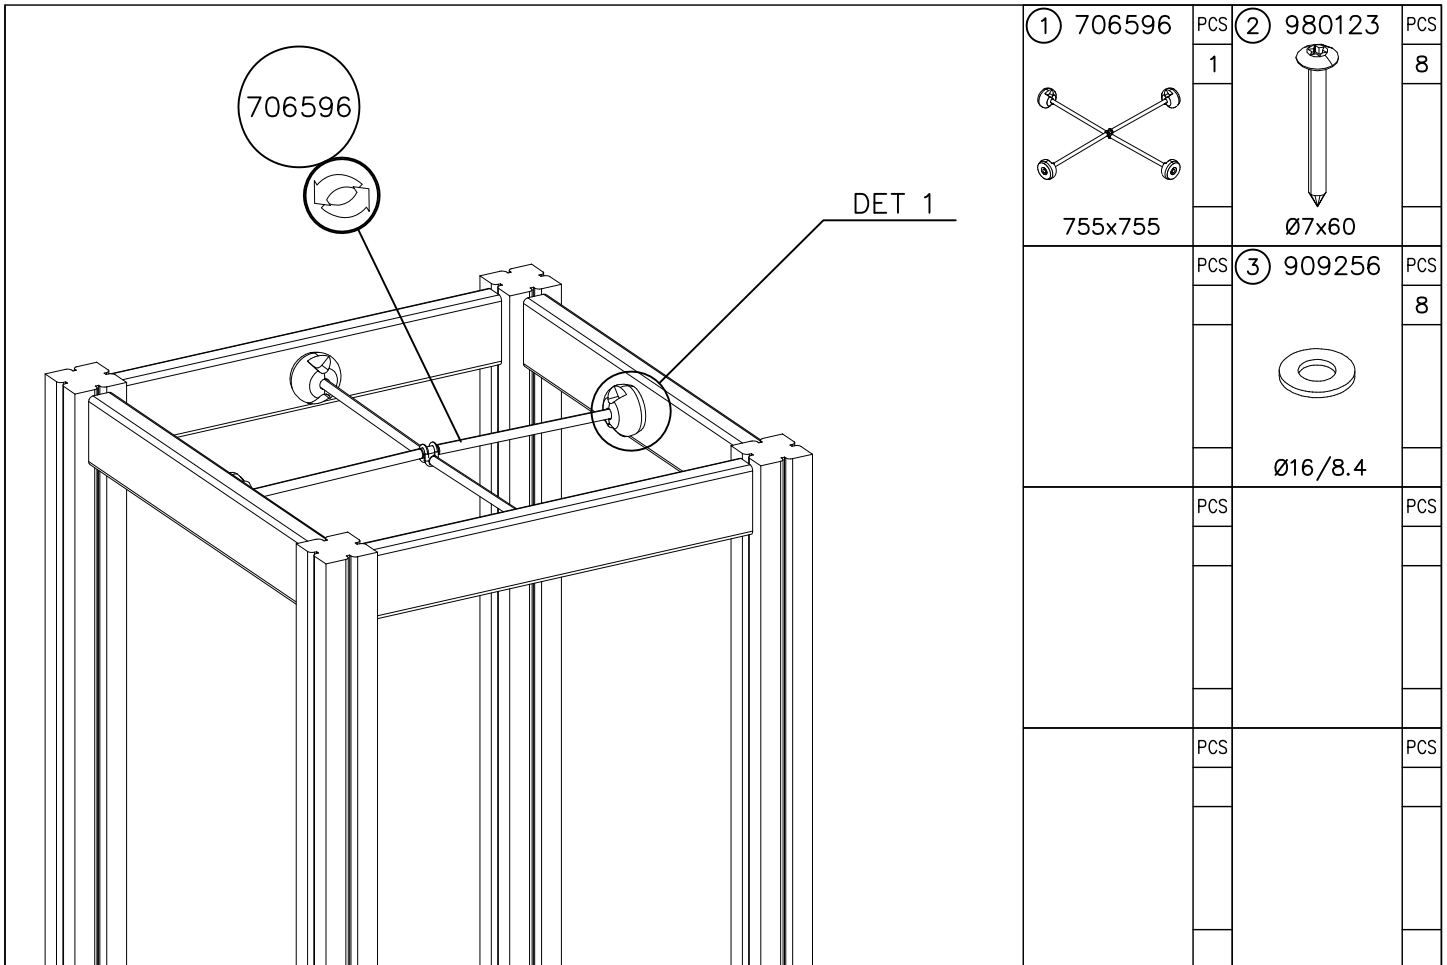

NET OPTIONS		
	706596	
	706596-301	BLUE
	706596-302	RED
	706596-303	BEIGE
	706596-304	GRAY
	706596-305	BLACK
	706596-306	YELLOW