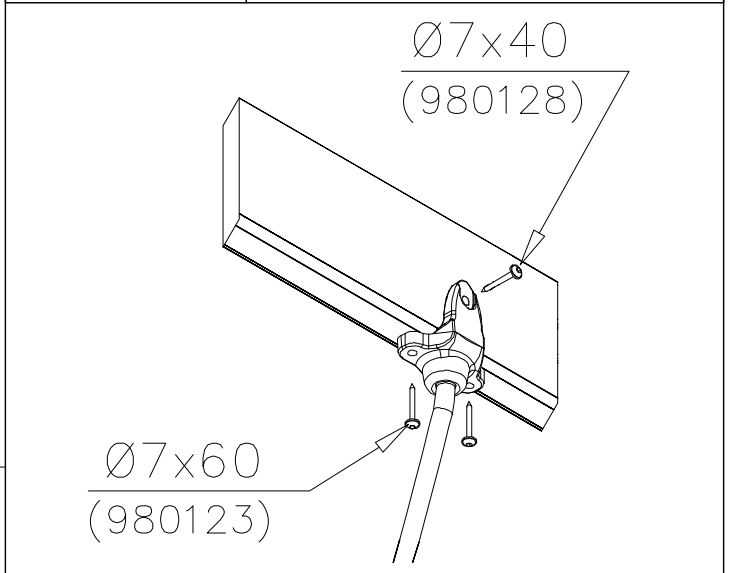

RINGS OPTIONS		
706735	706735-301	BLUE
	706735-302	RED
	706735-303	BEIGE
	706735-304	GRAY
	706735-305	BLACK
	706735-306	YELLOW