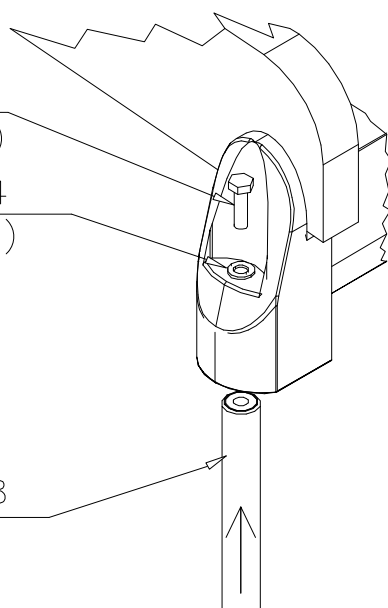

DET 7

M8x40
(909210)

Ø24/8.4
(905051)

901868