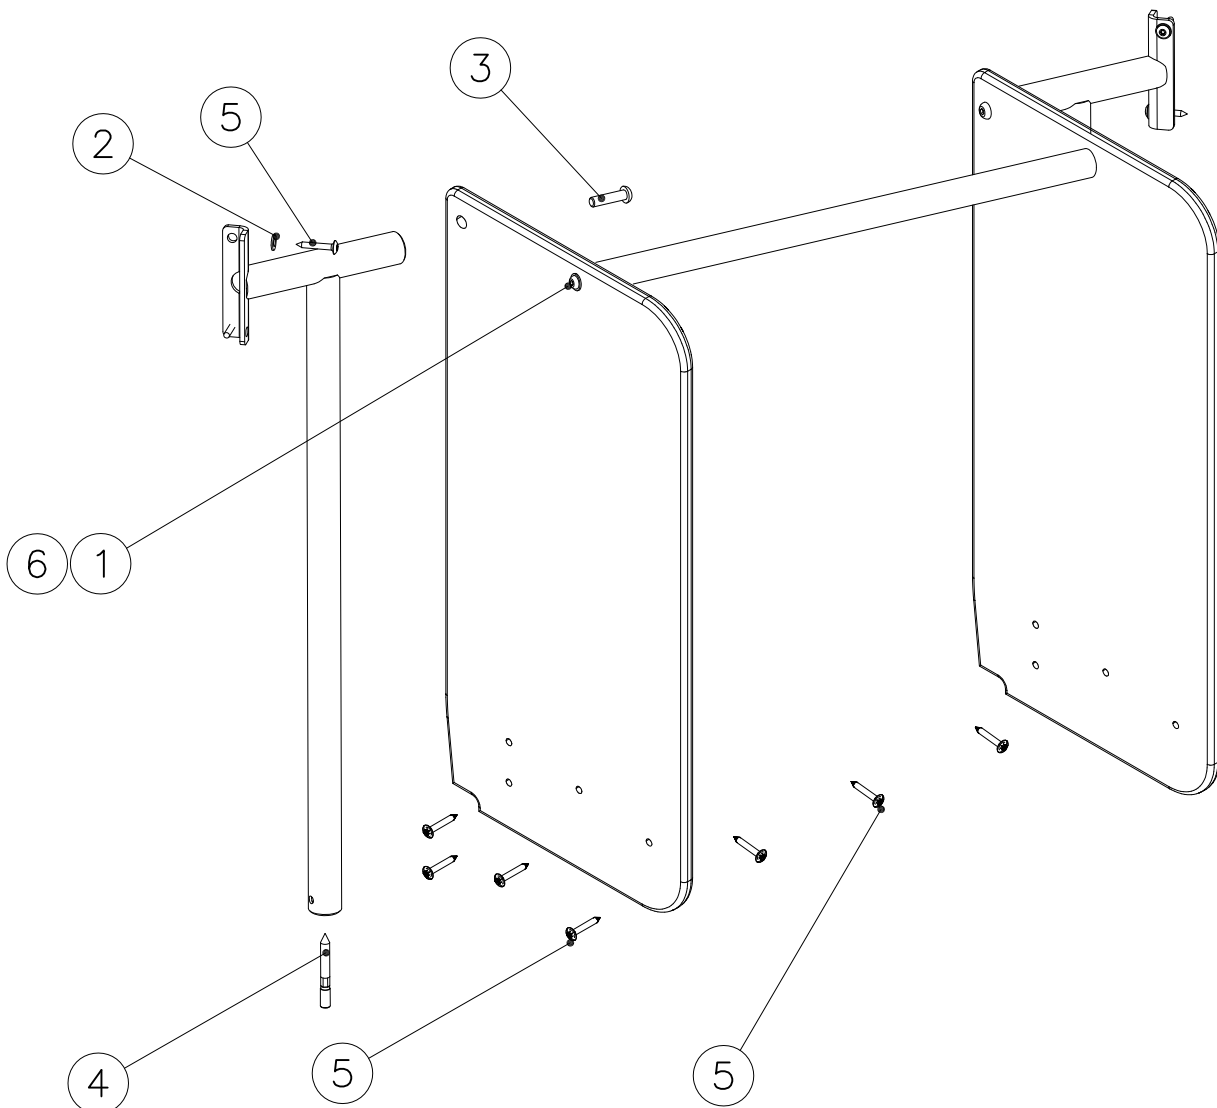

WINAM GROUP

80MD

80MD

DATE: 21.9.2016

○ SLIDE +1470 PCS 1	○ SLIDE +870 PCS 1	○ 706371 15x345x750 PCS 2	○ 907692 PCS 2	○ 901868 Ø30x598 PCS 1	① 909876 M8x40 PCS 2
② 909256 Ø16/8.4 PCS 4	③ 907727 M10x40 PCS 2	④ 900727 M10x80 PCS 2	⑤ 980128 Ø7x40 PCS 15	⑥ 999561 GLUE 4101 ergo 10 g 10g PCS 1