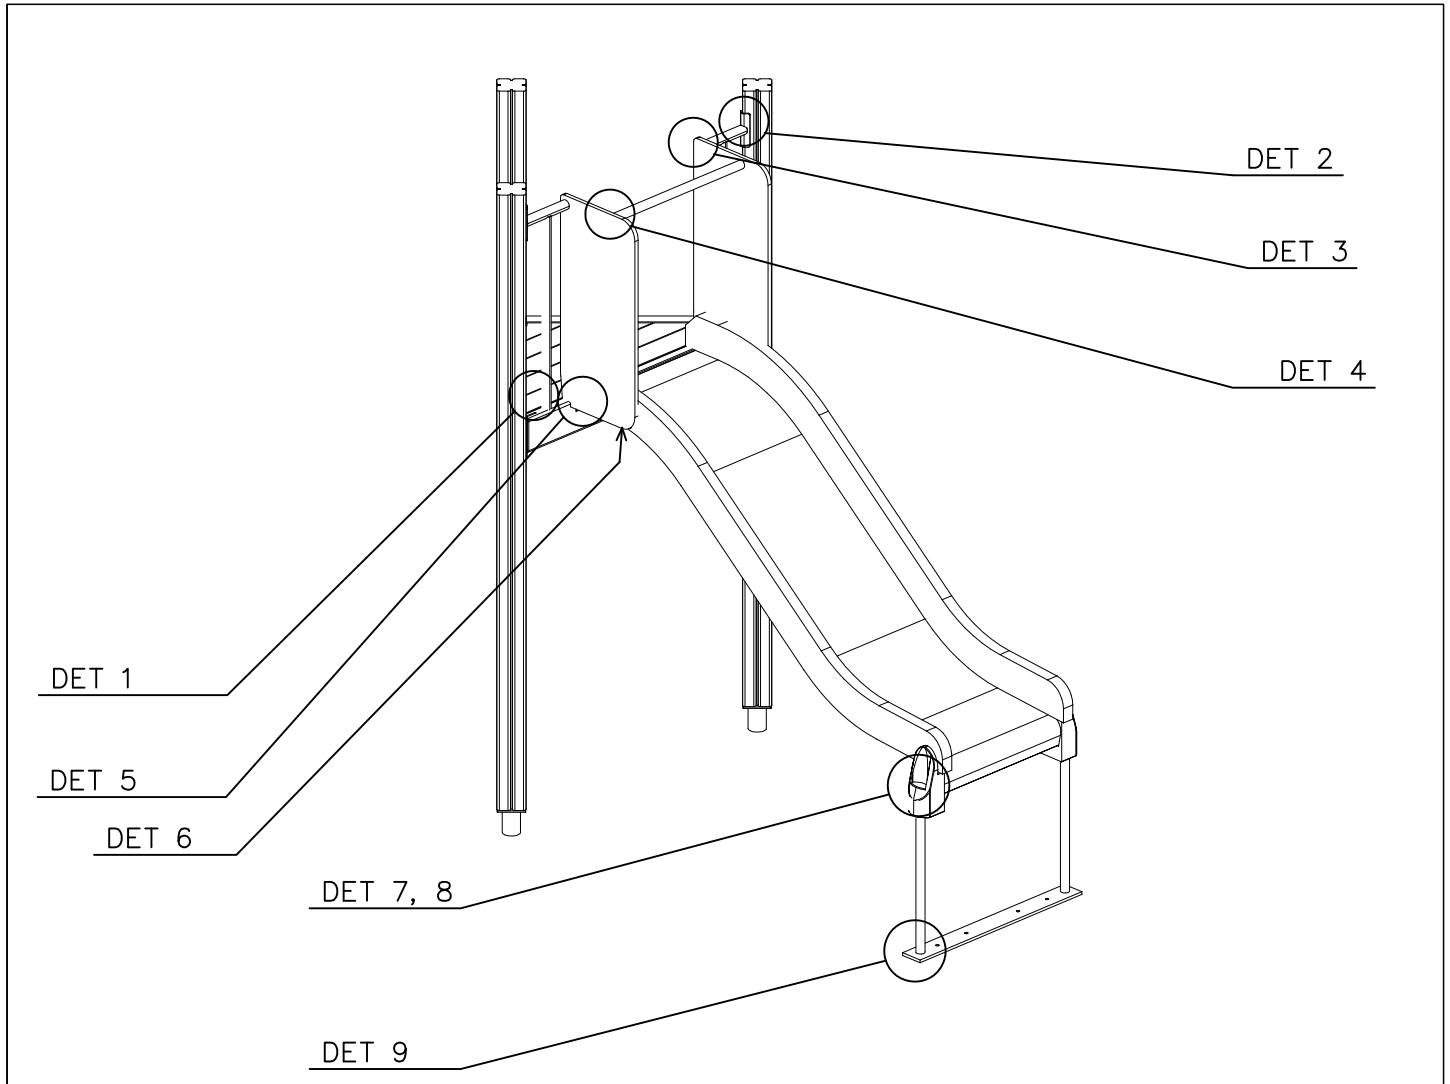

SLIDE OPTIONS

706450 +1470	706450-602 DARK BROWN 706450-603 LIGHT BROWN 706450-604 LIGHT GRAY	
706452 +870	706452-602 DARK BROWN 706452-603 LIGHT BROWN 706452-604 LIGHT GRAY	

WALL OPTIONS

706371	706371-701 BLUE 706371-702 YELLOW 706371-703 LIME 706371-704 DRARK GRAY 706371-705 LIGHT GRAY 706371-706 RED	706371-707 GREEN 706371-708 FUXIA