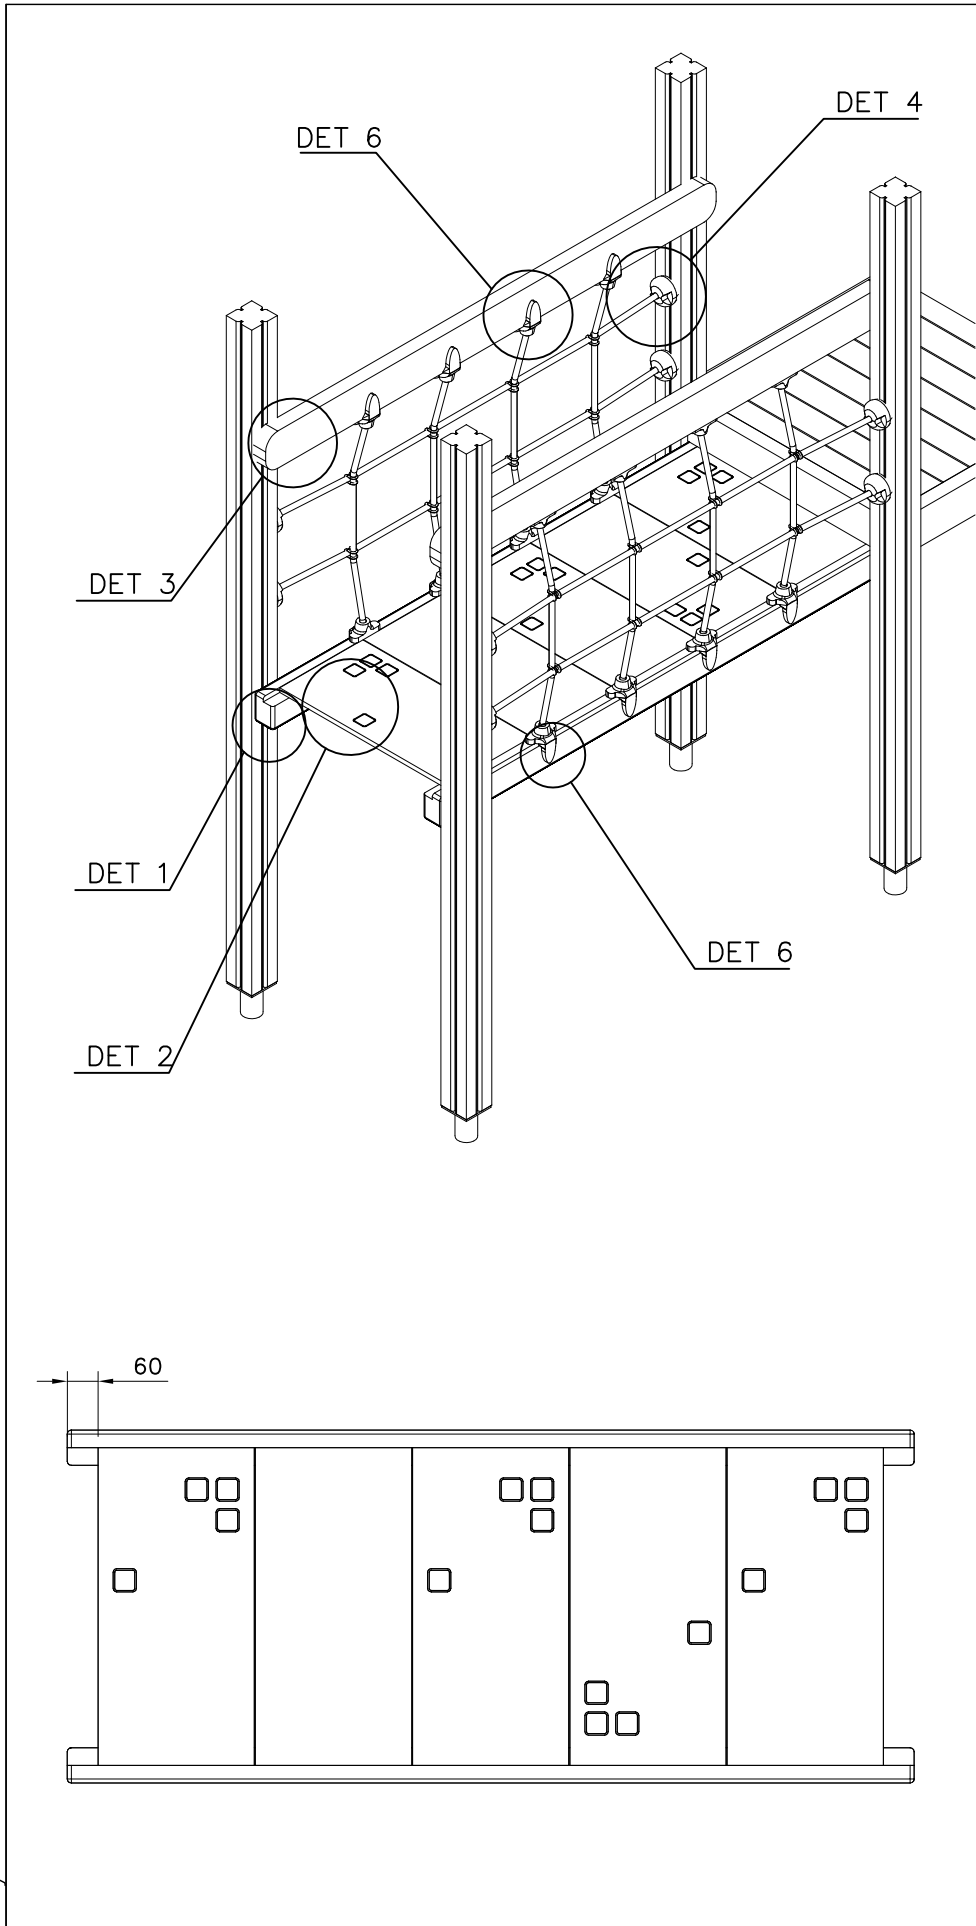

IF PRODUCT HAS A WALLS,
THEN THE SAME COLOR AS
WALL PLATES

707405

FINNO

DATE: 16.3.2016

1(3)

①	980154	PCS	②	909224	PCS
		4			4
	Ø24/13			12x100	
③	905103	PCS	④	980123	PCS
		4			32
	PT-28/32-H			Ø7x60	
⑤	980128	PCS	④	900240	PCS
		36			16
	Ø7x40			Ø8x70	
⑤	909232	PCS	⑥	905112	PCS
		4			4
	8x120			Ø22	
⑦	905083	PCS	⑧	980151	PCS
		4			4
	Ø32			Ø16/8.4	
○	707398	PCS	○	707399	PCS
		5			2
	15x630x310			70x95x1680	
○	707401	PCS	○	707402	PCS
		2			2
	45x120x1680			1505x720	
○	707405	PCS			PCS
		1			