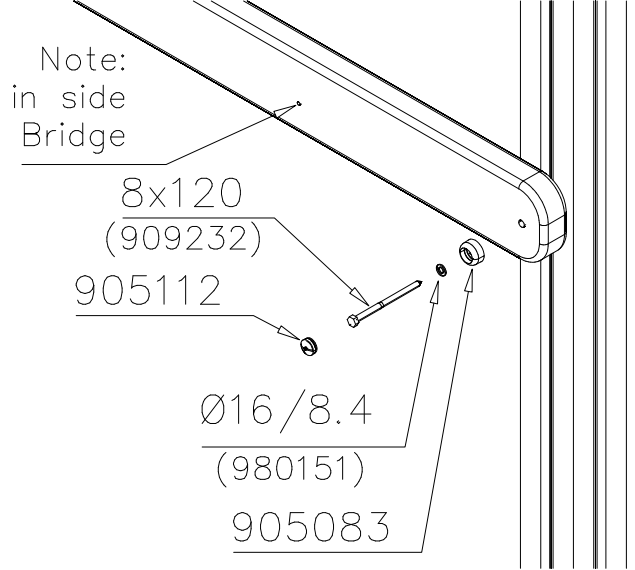

DET 4

DET 2

Note:
in side
Bridge

8x120
(909232)

905112

Ø16/8.4
(980151)

905083