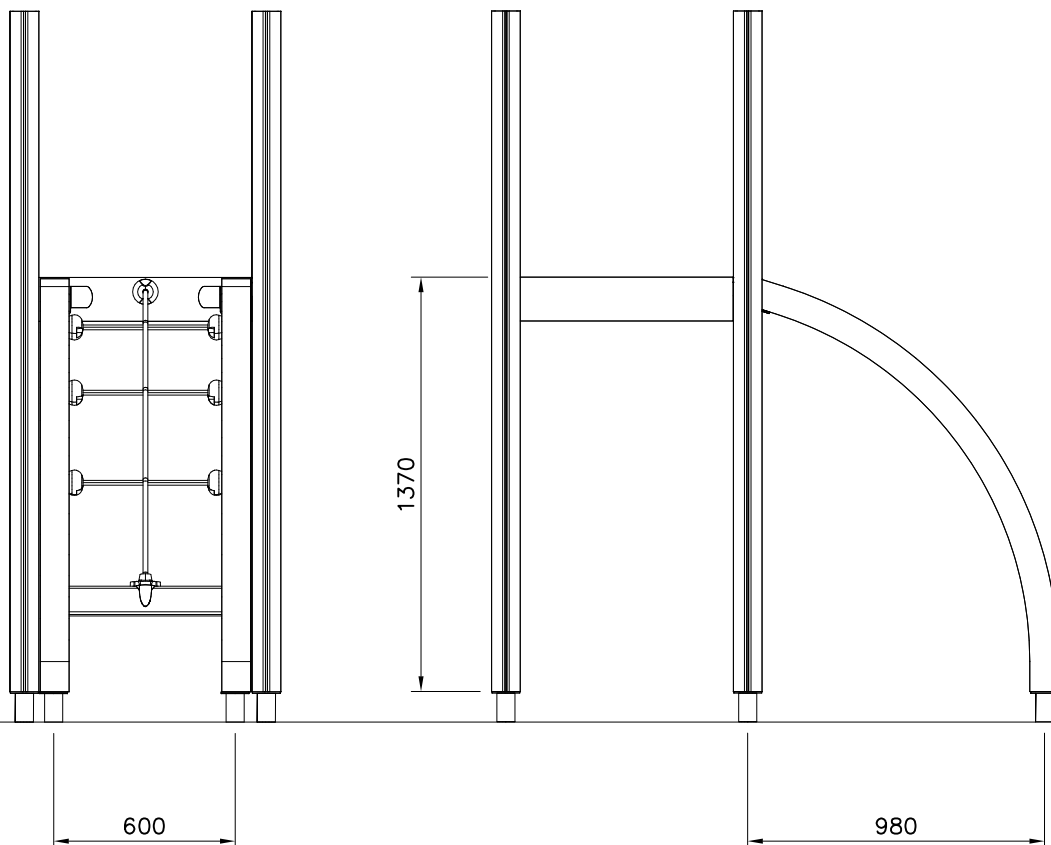

WINAM GROUP NET

RAMP

DATE: 16.6.2017

DET 7

DET 8