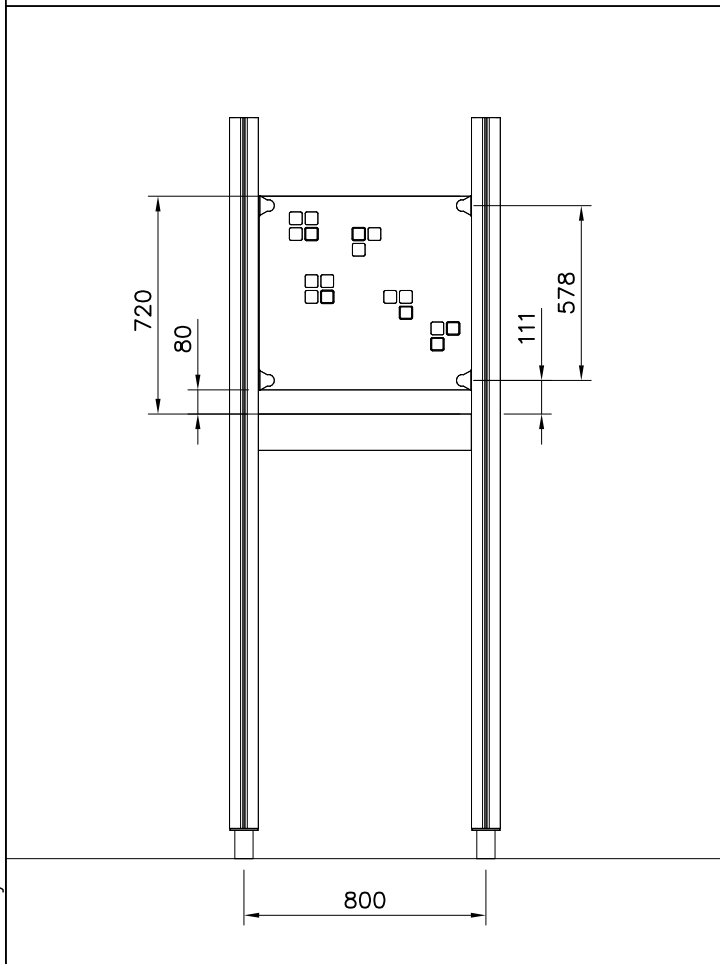

① 903176	PCS	② 909850	PCS
	4		4
		M8x25	
③ 909256	PCS	④ 909633	PCS
	8		4
Ø16/8.4x1.6		M8	
⑤ 980123	PCS		PCS
	4		
Ø7x60			
	PCS		PCS