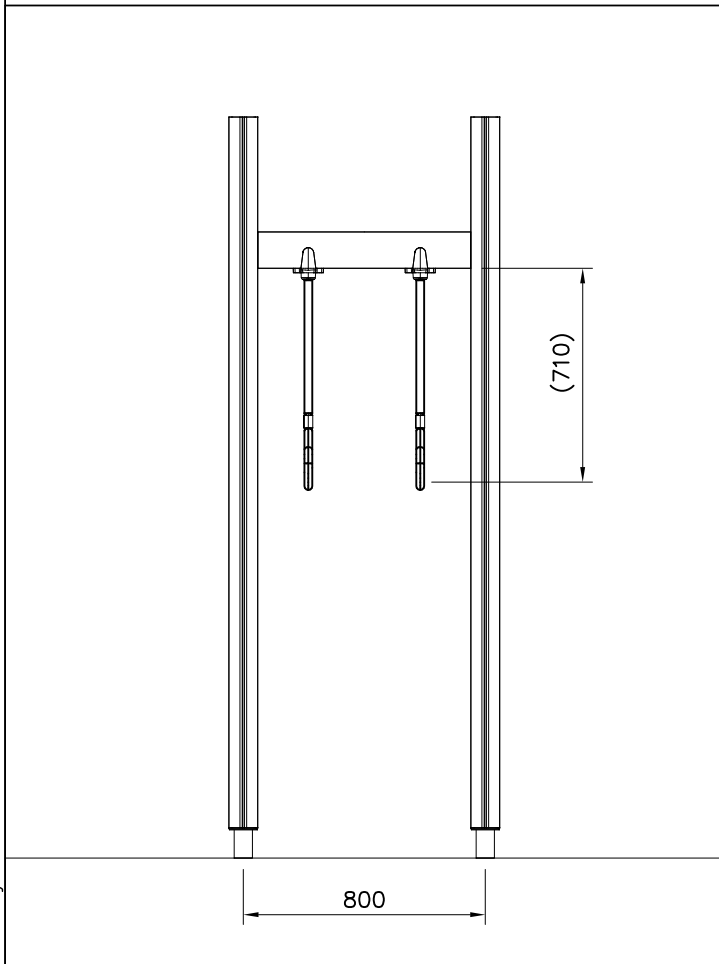

RINGS OPTIONS		
706735	706735-301	BLUE
	706735-302	RED
	706735-303	BEIGE
	706735-304	GRAY
	706735-305	BLACK
	706735-306	YELLOW