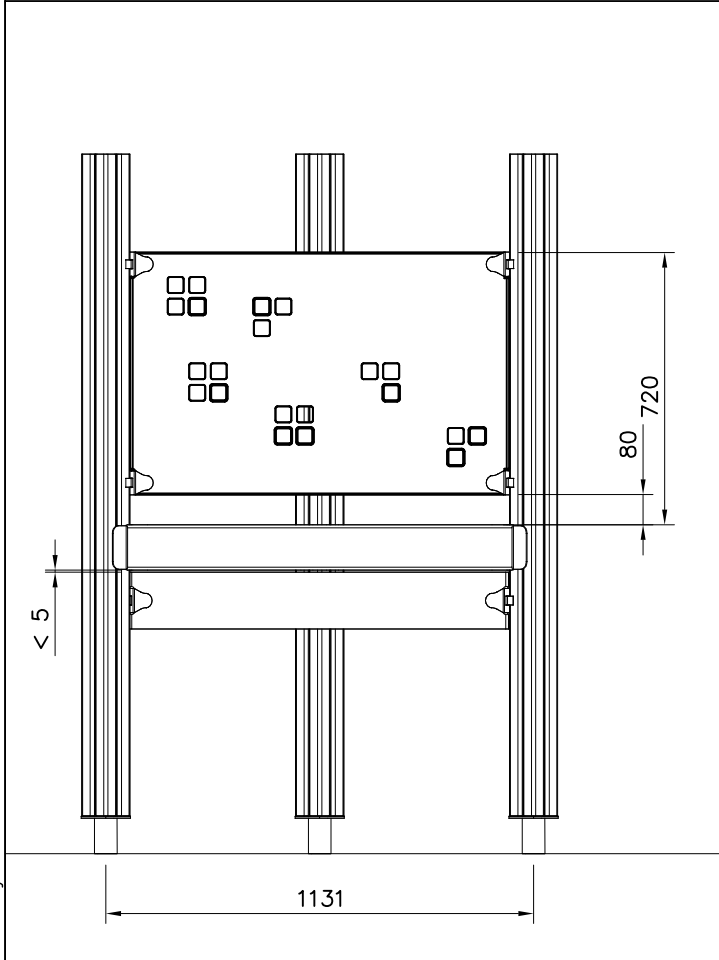

DIAG. WALL

FINNO

DATE: 19.11 2014.

1(2)

WALL OPTIONS

706448	706448-701	BLUE
	706448-702	YELLOW
10x640x1003	706448-703	LIME
	706448-704	DARK GRAY
	706448-705	LIGHT GRAY
	706448-706	RED
	706448-707	GREEN
	706448-708	FUXIA

WALL OPTIONS

706898	706898	DARK GRAY
10x150x1003