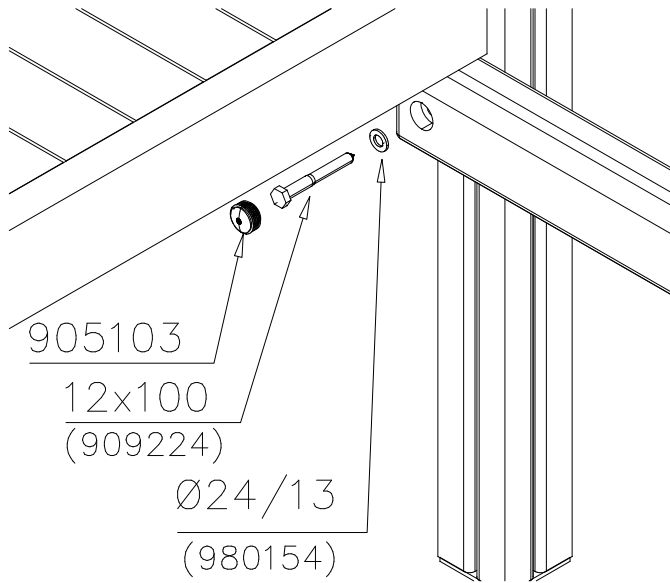

707405

FINNO

DATE: 16.3.2016

2(3)

DET 1