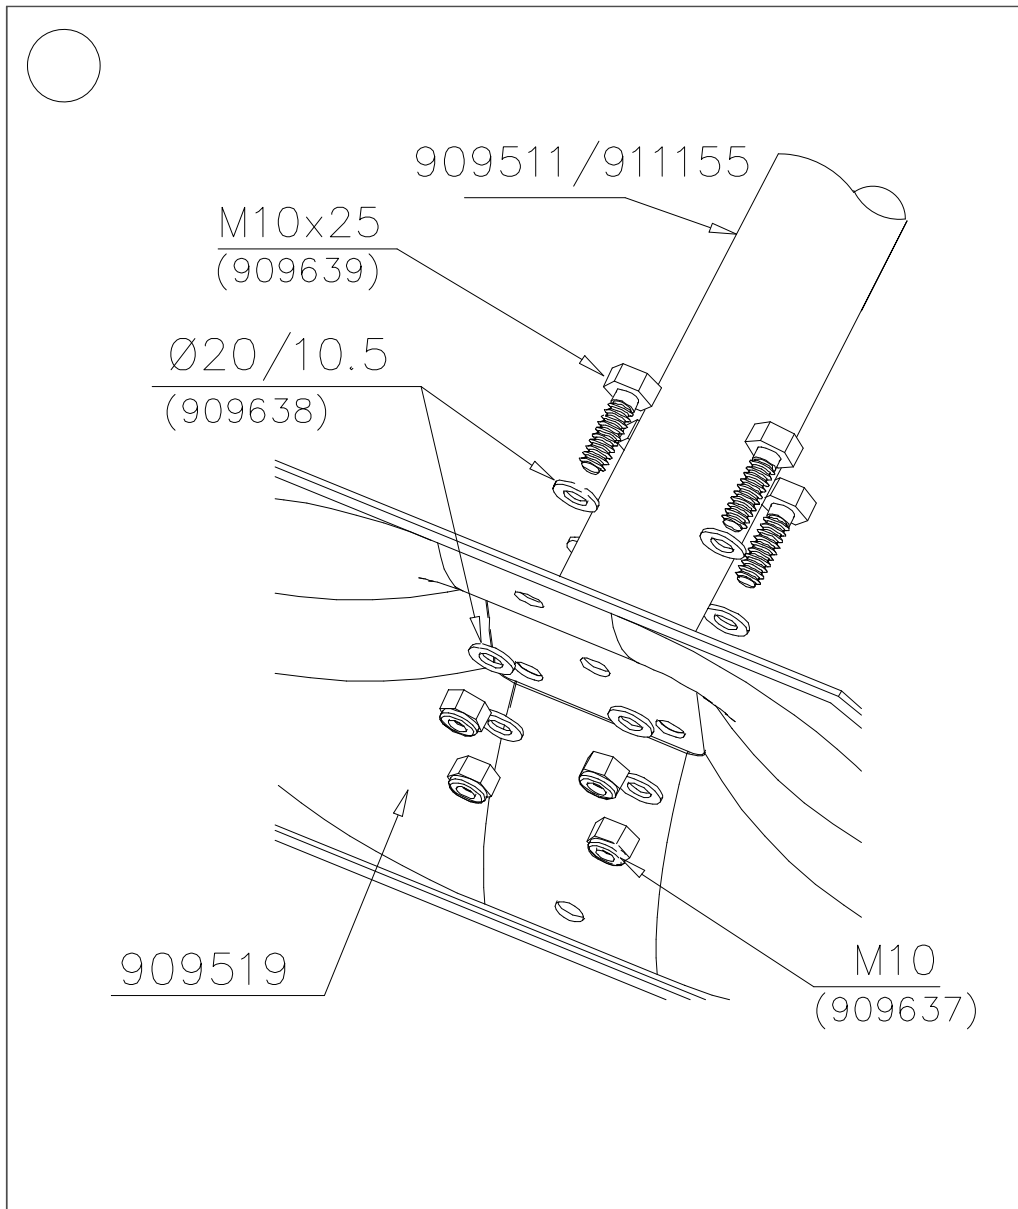

WINAM GROUP DEEP FOUNDATION

FOOT

DATE: 15.5.2018

① 909511	PCS	② 909519	PCS
	1		1
90x90x650		50x380x380	
③ 909637	PCS	④ 909638	PCS
	4		8
M10		Ø20/10.5	
⑤ 909639	PCS	⑥ 905104	PCS
	4		4
M10x25		M10	
OPTION FOOT			
① 911155	PCS		PCS
	1		
90x90x650