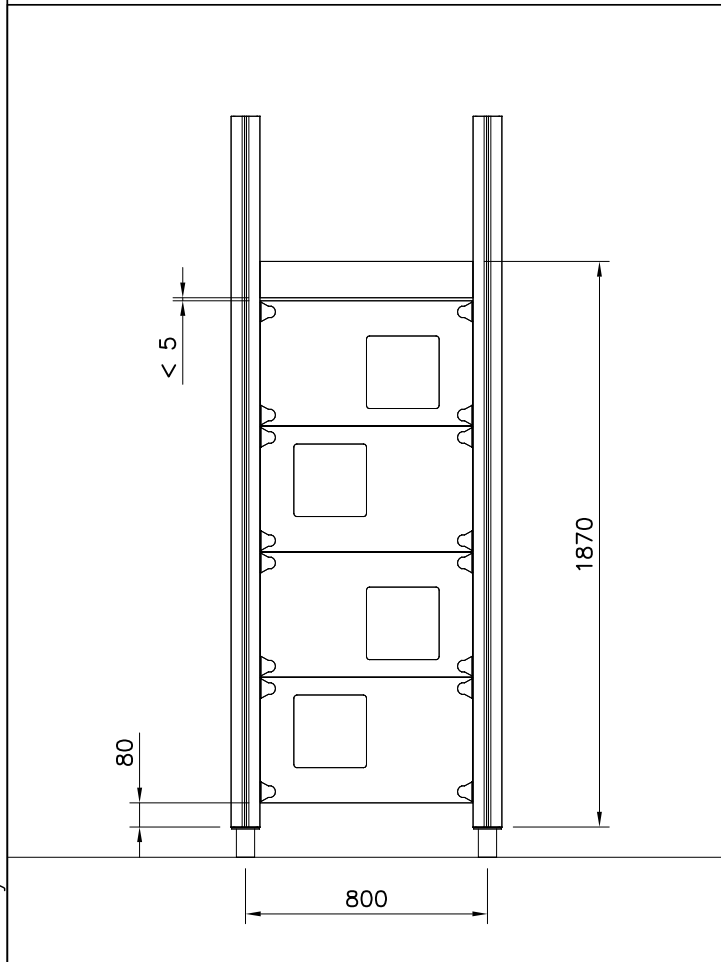

WALL OPTIONS		
706540	706540-701	BLUE
	706540-702	YELLOW
	706540-703	LIME
	706540-704	DARK GRAY
	706540-705	LIGHT GRAY
	706540-706	RED
	706540-707	GREEN
	706540-708	FUXIA
20x702x415