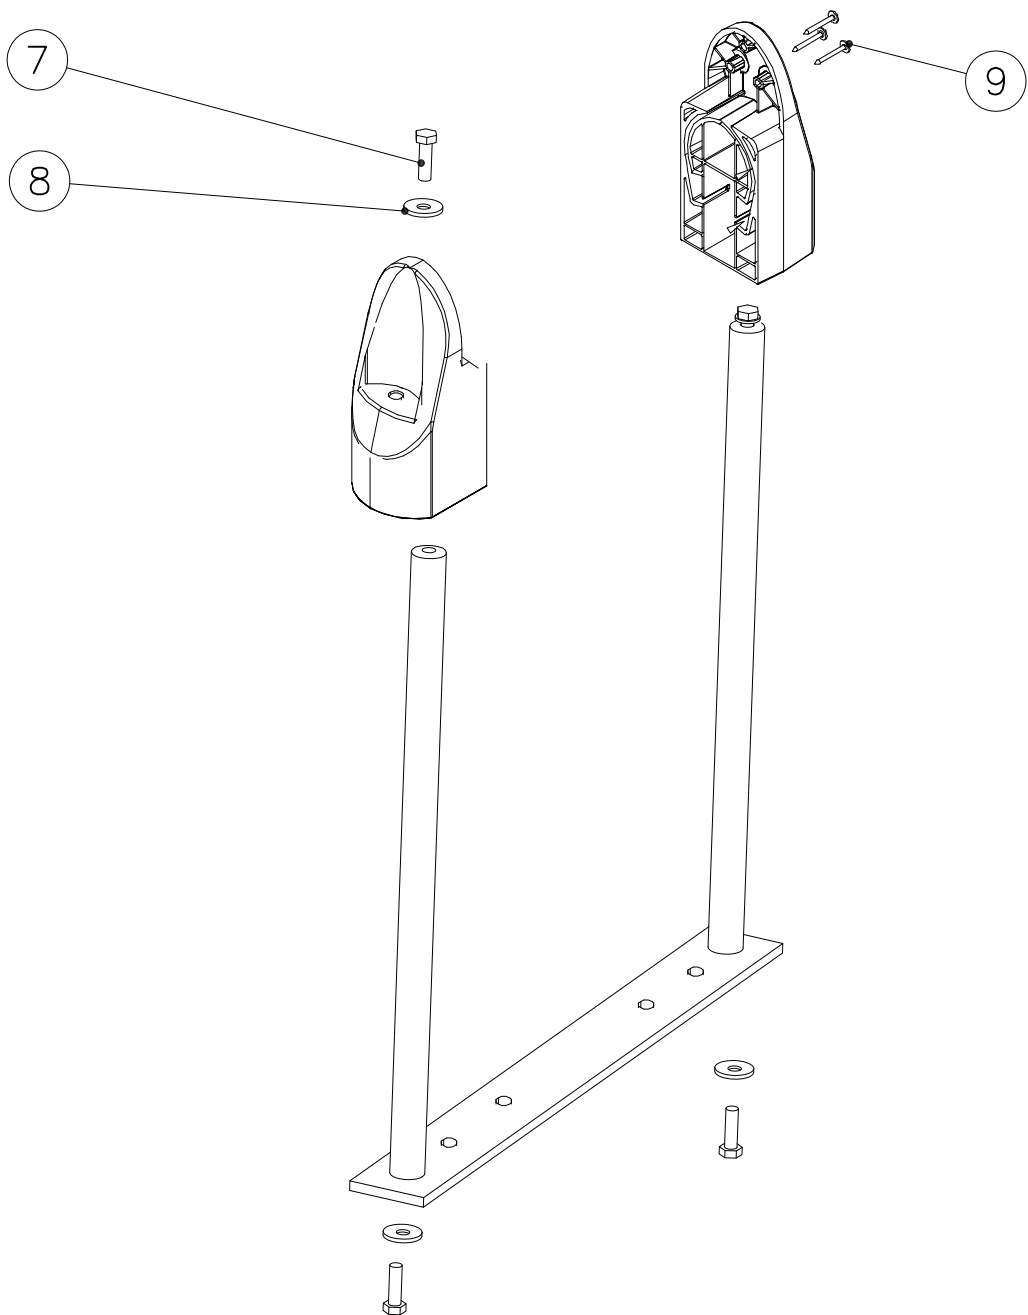

WINAM GROUP

DEEP FOUNDATION

DATE: 21.9.2016

○ 707133	PCS	○ 901868	PCS	○ 901879	PCS	⑦ 909210	PCS	⑧ 905051	PCS	⑨ 980128	PCS
	1		2		2		4		4		6
10x80x745		Ø30x598				M8x40		Ø24/8.4		Ø7x40