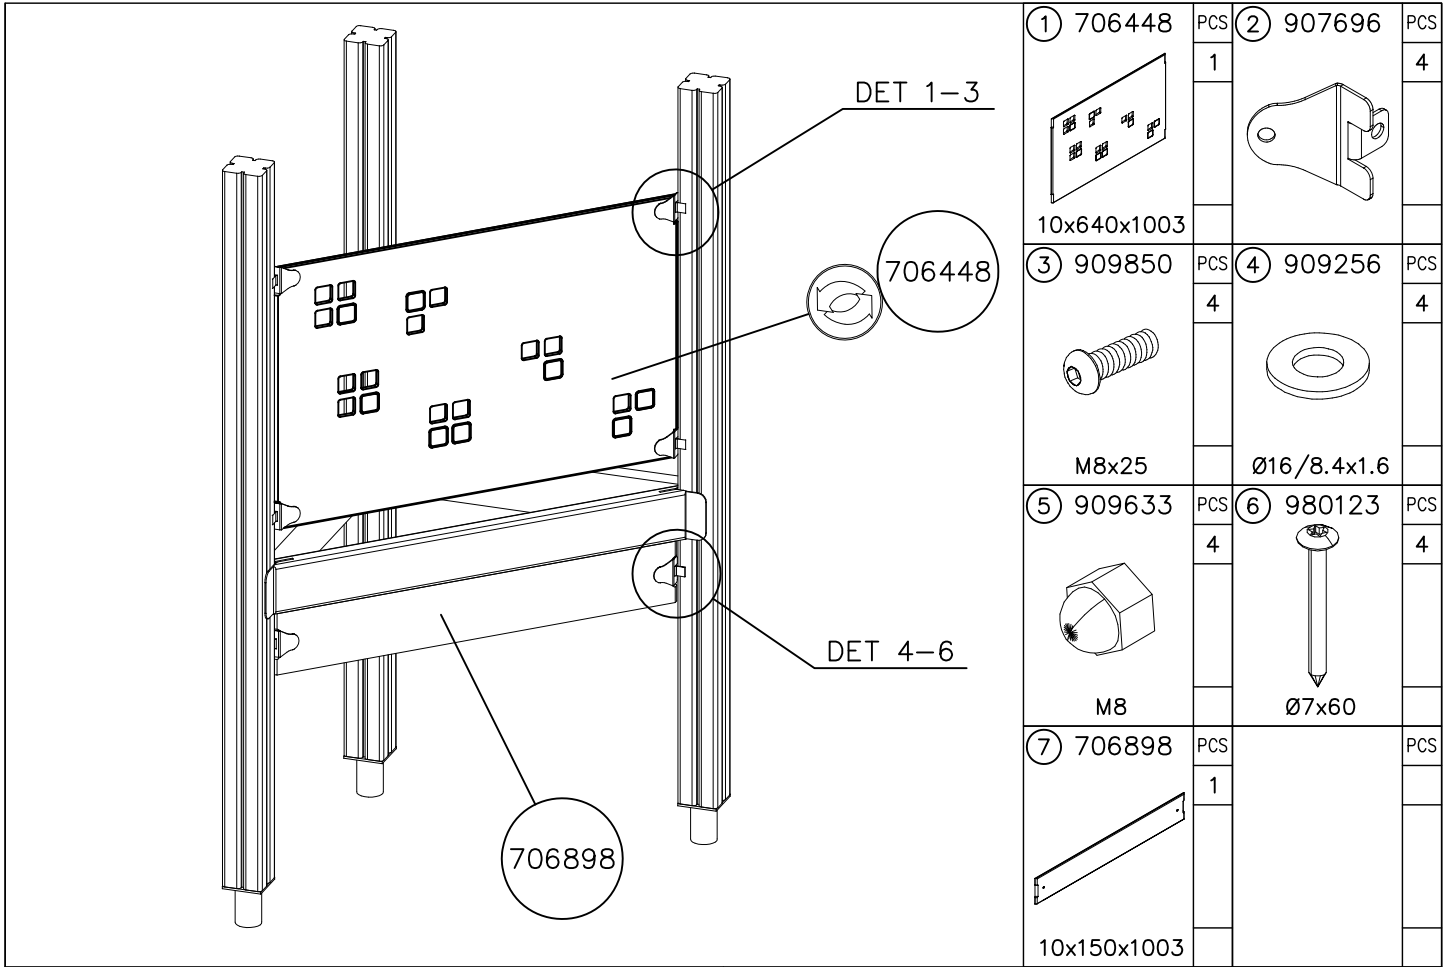

DIAG. WALL

FINNO

DATE: 19.11 2014.

1(2)

WALL OPTIONS

706448	706448-701	BLUE
	706448-702	YELLOW
10x640x1003	706448-703	LIME
	706448-704	DARK GRAY
	706448-705	LIGHT GRAY
	706448-706	RED
	706448-707	GREEN
	706448-708	FUXIA

WALL OPTIONS

706898	706898	DARK GRAY
10x150x1003