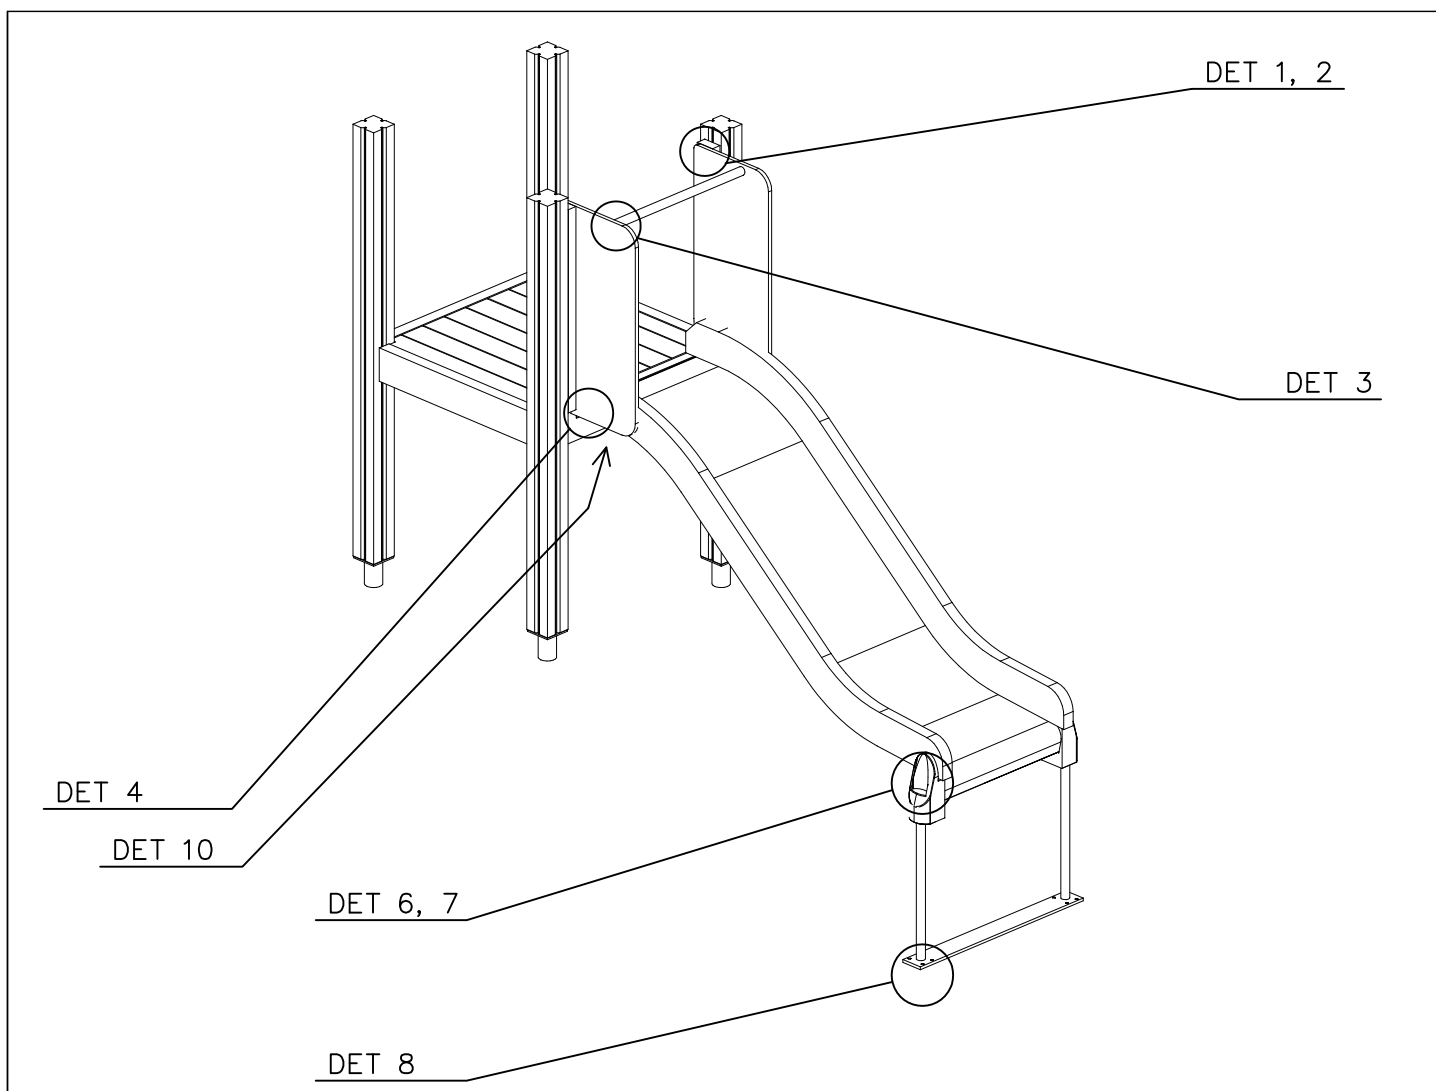

SLIDE OPTIONS

706450 +1470	706450-602 DARK BROWN 706450-603 LIGHT BROWN 706450-604 LIGHT GRAY	
706452 +870	706452-602 DARK BROWN 706452-603 LIGHT BROWN 706452-604 LIGHT GRAY	

WALL OPTIONS

706371	706371-701 BLUE 706371-702 YELLOW 706371-703 LIME 706371-704 DRARK GRAY 706371-705 LIGHT GRAY 706371-706 RED	706371-707 GREEN 706371-708 FUXIA