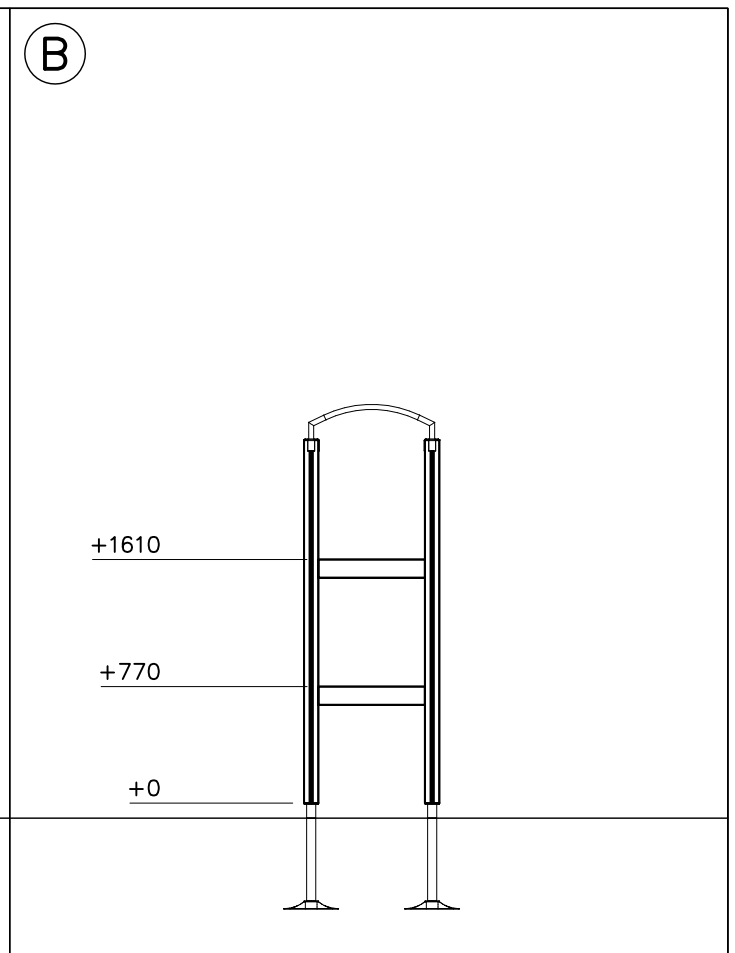

902487  65x65	PCS 2	903093  Ø8x90	PCS 88	905138  GRAY	PCS 5	905196  GRAY	PCS 5	905821  GRAY	PCS 4	905829  STRAIGHT CLE	PCS 4
908251  1100x1100x215	PCS 1	908330-216  Ø33,7x235x235	PCS 2	908355-216  Ø33,7x235x235	PCS 2	909506  Ø3.5x13	PCS 8	909511  90x90x650	PCS 12	909519  50x380x380	PCS 12
980131  Ø6x60	PCS 20		PCS		PCS		PCS		PCS		PCS
	PCS		PCS		PCS		PCS		PCS		PCS
	PCS		PCS		PCS		PCS		PCS		PCS
	PCS		PCS		PCS		PCS		PCS		PCS
	PCS		PCS		PCS		PCS		PCS		PCS

EN/AS Impact Area 32.2 m²
Grid Size 1000 mm

- EN/AS Impact Area 32.2 m²
- Falling Space 35.6 m²
Max Falling Height 1000 mm

WINAM GROUP BETON FOUNDATION

FOOT

DATE: 27.10.2015

② 905104	PCS		PCS
	4		
 M10			
	PCS		PCS