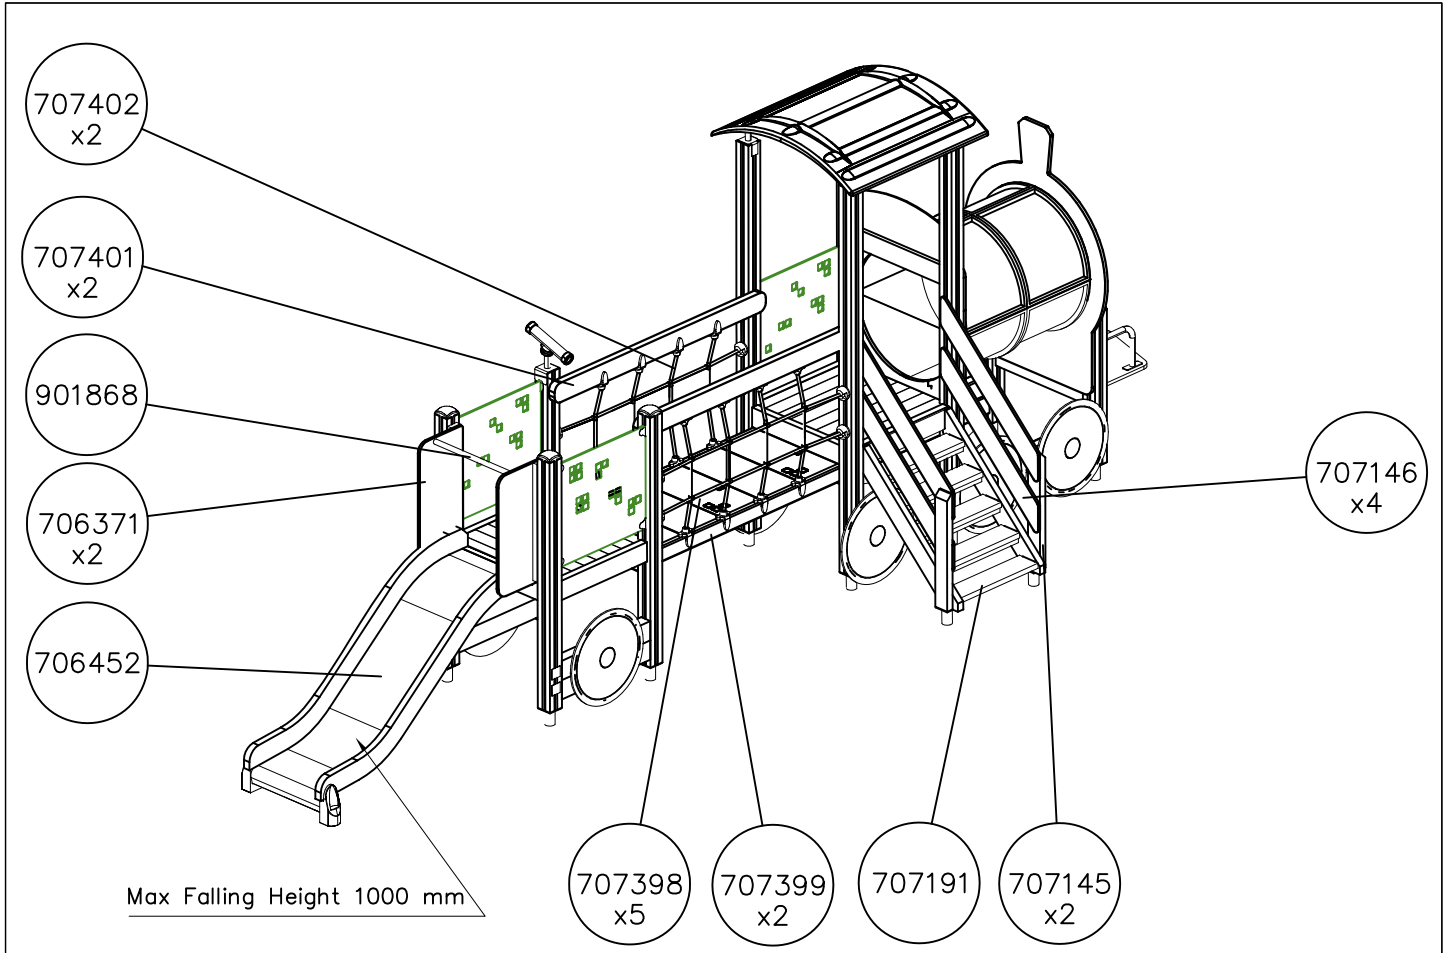

EN/AS Impact Area 32.2 m²
Grid Size 1000 mm

- EN/AS Impact Area 32.2 m²
- Falling Space 35.6 m²
Max Falling Height 1000 mm

WINAM GROUP BETON FOUNDATION

FOOT

DATE: 27.10.2015

② 905104	PCS		PCS
	4		
 M10			
	PCS		PCS

905104

WINAM GROUP DEEP FOUNDATION

FOOT

DATE: 15.5.2018

① 909511	PCS	② 909519	PCS
	1		1
90x90x650		50x380x380	
③ 909637	PCS	④ 909638	PCS
	4		8
M10		Ø20/10.5	
⑤ 909639	PCS	⑥ 905104	PCS
	4		4
M10x25		M10	
OPTION FOOT			
① 911155	PCS		PCS
	1		
90x90x650			