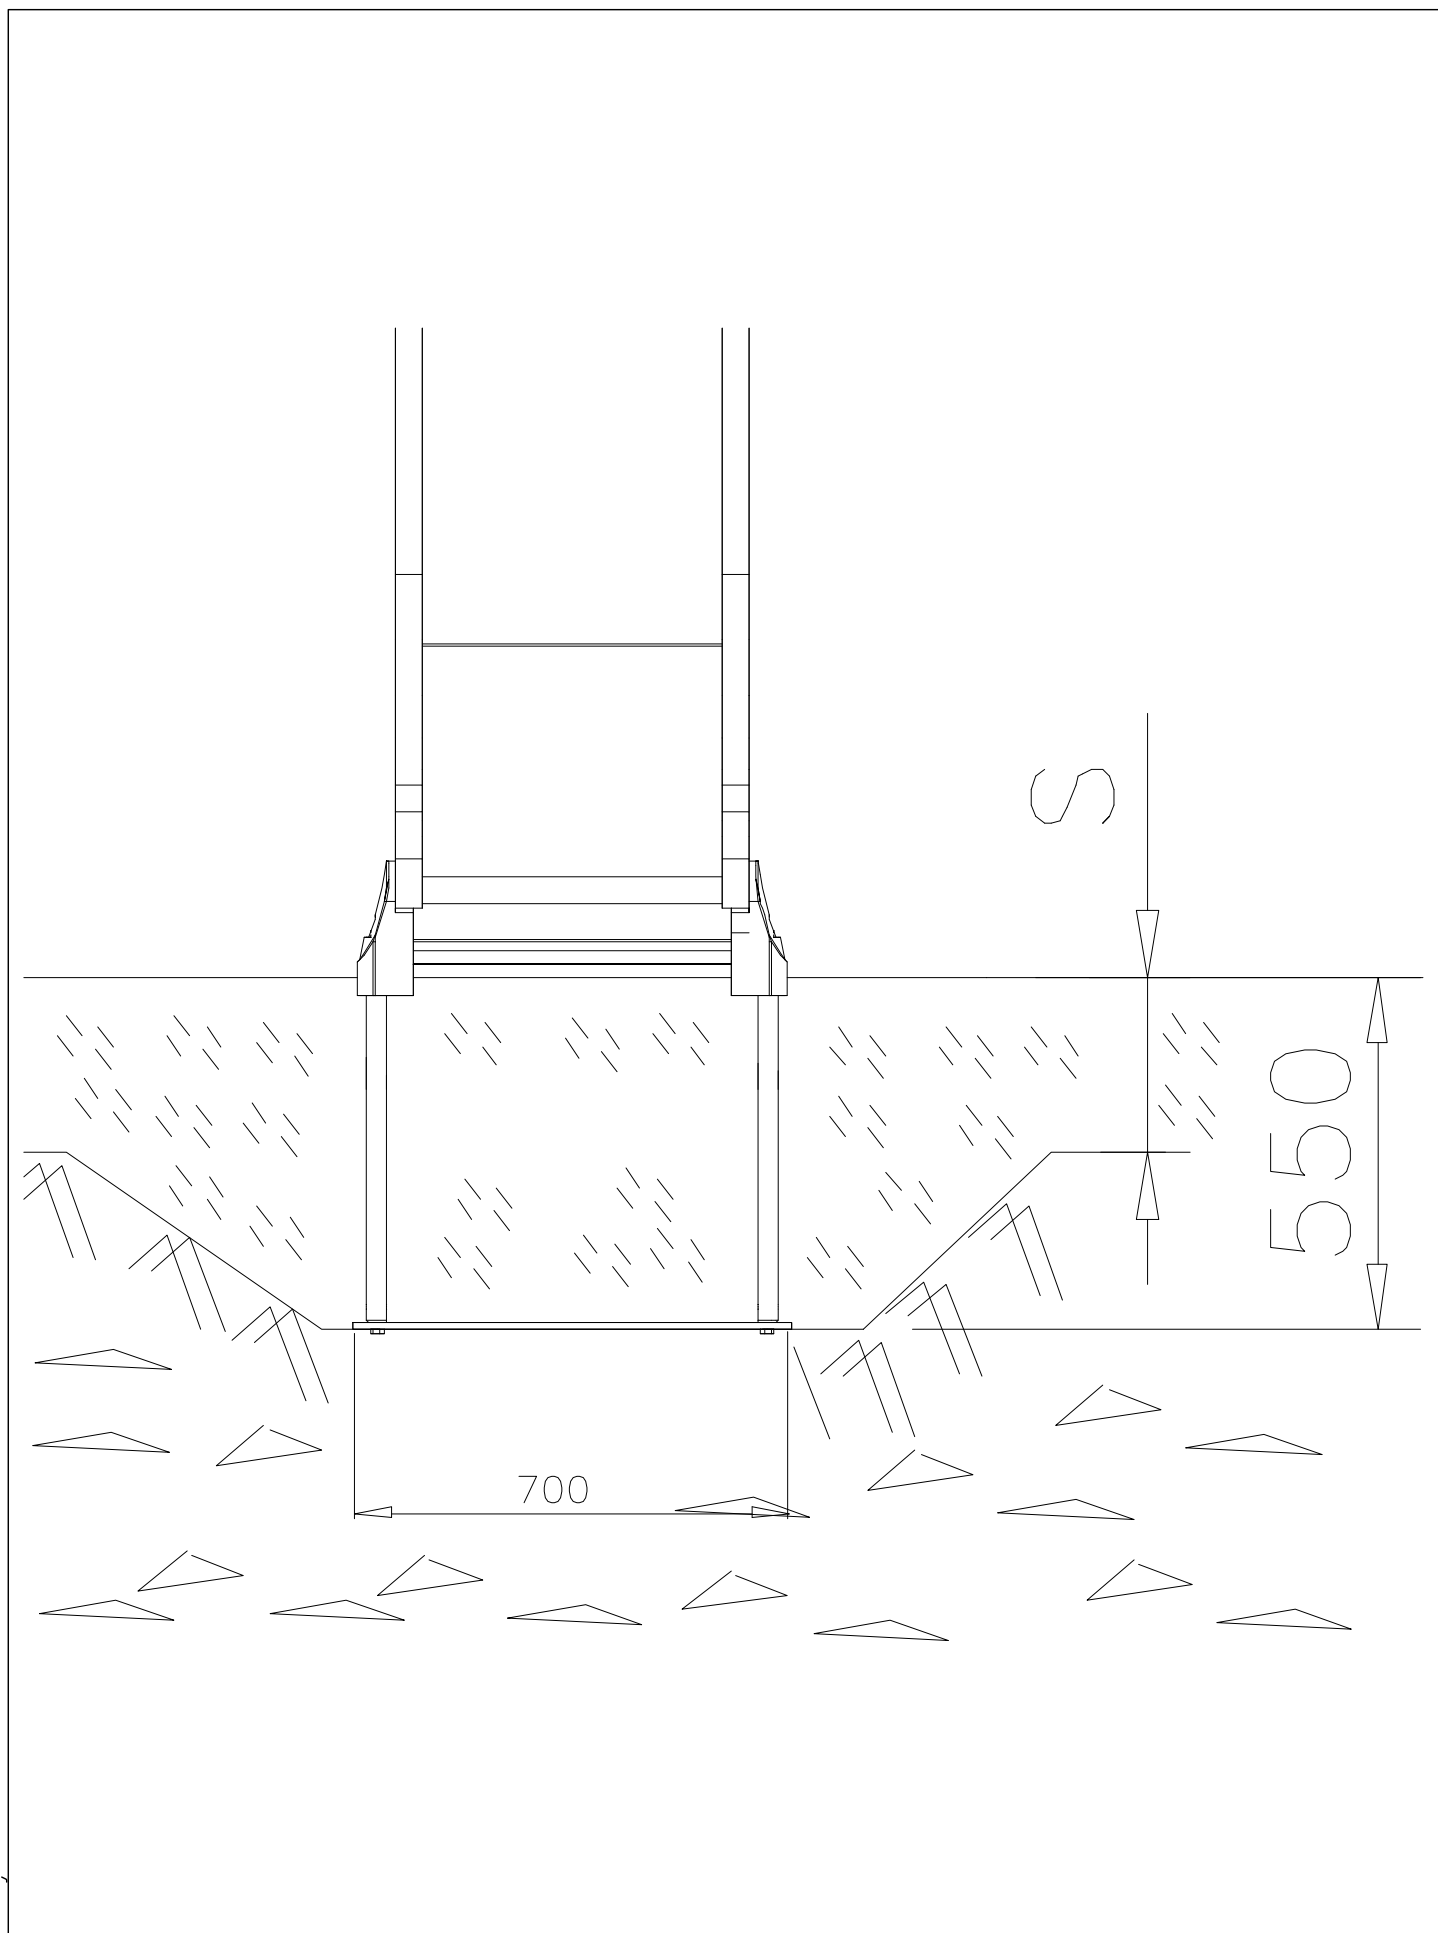

905104

WINAM GROUP DEEP FOUNDATION

FOOT

DATE: 15.5.2018

① 909511	PCS	② 909519	PCS
	1		1
90x90x650		50x380x380	
③ 909637	PCS	④ 909638	PCS
	4		8
M10		Ø20/10.5	
⑤ 909639	PCS	⑥ 905104	PCS
	4		4
M10x25		M10	
OPTION FOOT			
① 911155	PCS		PCS
	1		
90x90x650			