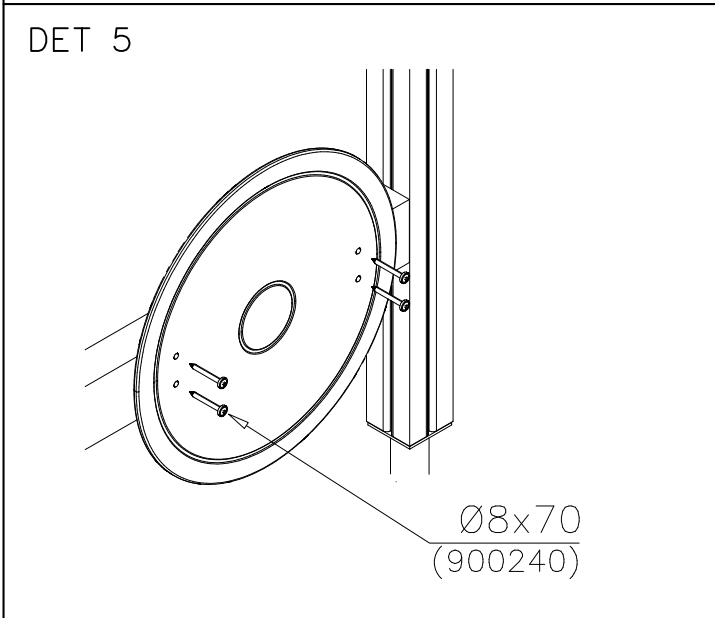

EN/AS Impact Area 32.2 m²
Grid Size 1000 mm

- EN/AS Impact Area 32.2 m²
- Falling Space 35.6 m²
Max Falling Height 1000 mm

WINAM GROUP BETON FOUNDATION

FOOT

DATE: 27.10.2015

② 905104	PCS		PCS
	4		
 M10			
	PCS		PCS