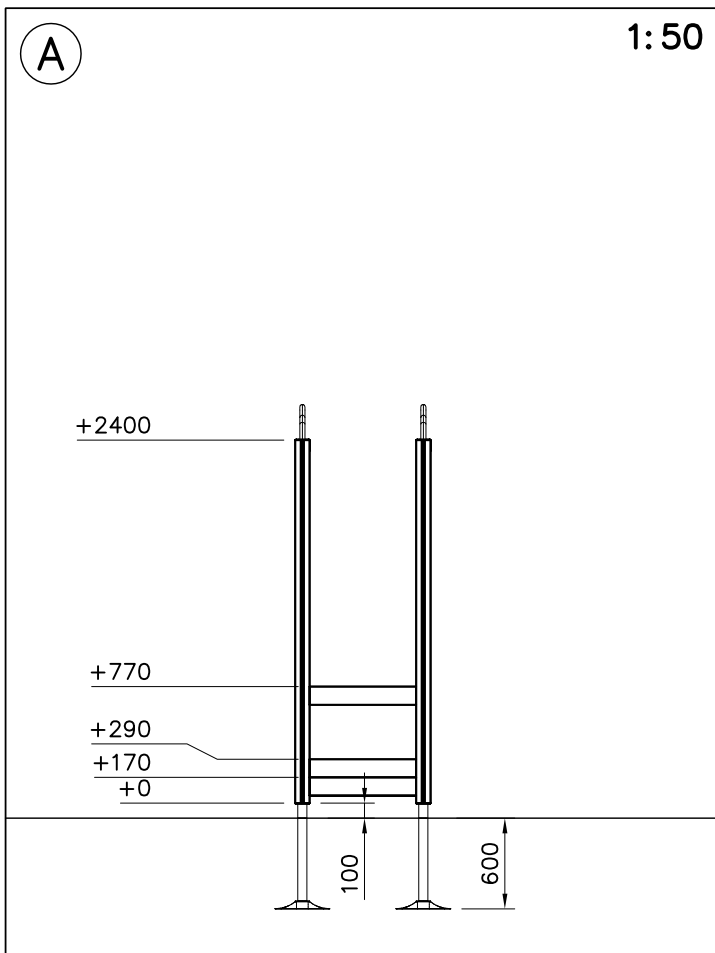

902487  65x65	PCS 2	903093  Ø8x90	PCS 88	905138  GRAY	PCS 5	905196  GRAY	PCS 5	905821  GRAY	PCS 4	905829  STRAIGHT CLE	PCS 4
908251  1100x1100x215	PCS 1	908330-216  Ø33,7x235x235	PCS 2	908355-216  Ø33,7x235x235	PCS 2	909506  Ø3.5x13	PCS 8	909511  90x90x650	PCS 12	909519  50x380x380	PCS 12
980131  Ø6x60	PCS 20		PCS		PCS		PCS		PCS		PCS
	PCS		PCS		PCS		PCS		PCS		PCS
	PCS		PCS		PCS		PCS		PCS		PCS
	PCS		PCS		PCS		PCS		PCS		PCS
	PCS		PCS		PCS		PCS		PCS		PCS

EN/AS Impact Area 32.2 m²
Grid Size 1000 mm

- EN/AS Impact Area 32.2 m²
- Falling Space 35.6 m²
Max Falling Height 1000 mm

WINAM GROUP BETON FOUNDATION

FOOT

DATE: 27.10.2015

② 905104	PCS		PCS
	4		
 M10			
	PCS		PCS