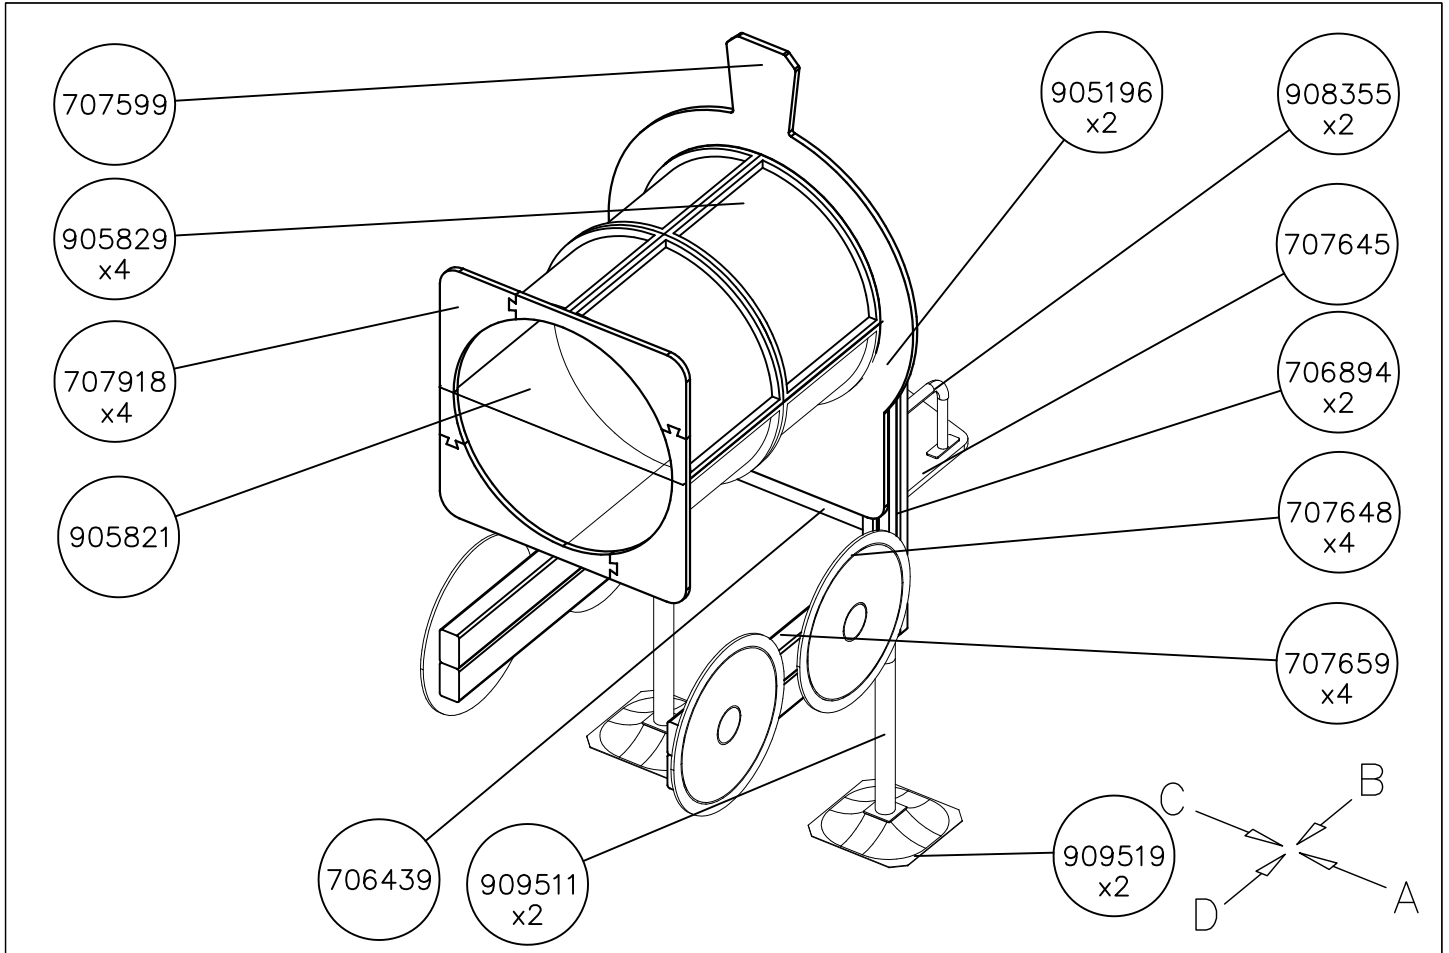

EN/AS Impact Area 32.2 m²
Grid Size 1000 mm

- EN/AS Impact Area 32.2 m²
- Falling Space 35.6 m²
Max Falling Height 1000 mm

WINAM GROUP BETON FOUNDATION

FOOT

DATE: 27.10.2015

② 905104	PCS		PCS
	4		
 M10			
	PCS		PCS