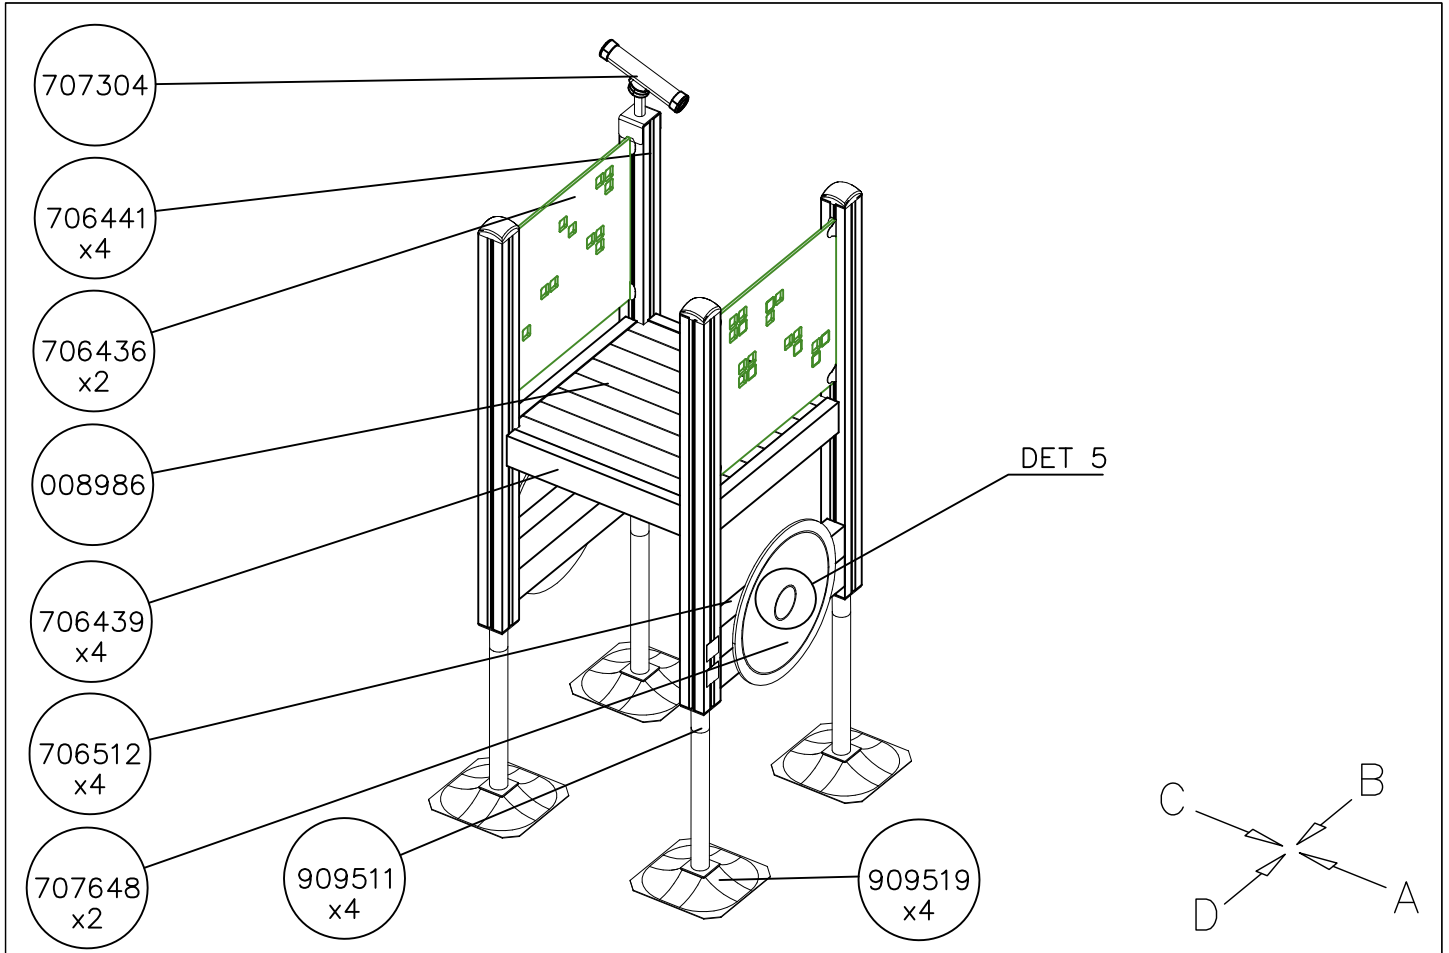

EN/AS Impact Area 32.2 m²
Grid Size 1000 mm

- EN/AS Impact Area 32.2 m²
- Falling Space 35.6 m²
Max Falling Height 1000 mm

WINAM GROUP BETON FOUNDATION

FOOT

DATE: 27.10.2015

② 905104	PCS		PCS
	4		
 M10			
	PCS		PCS