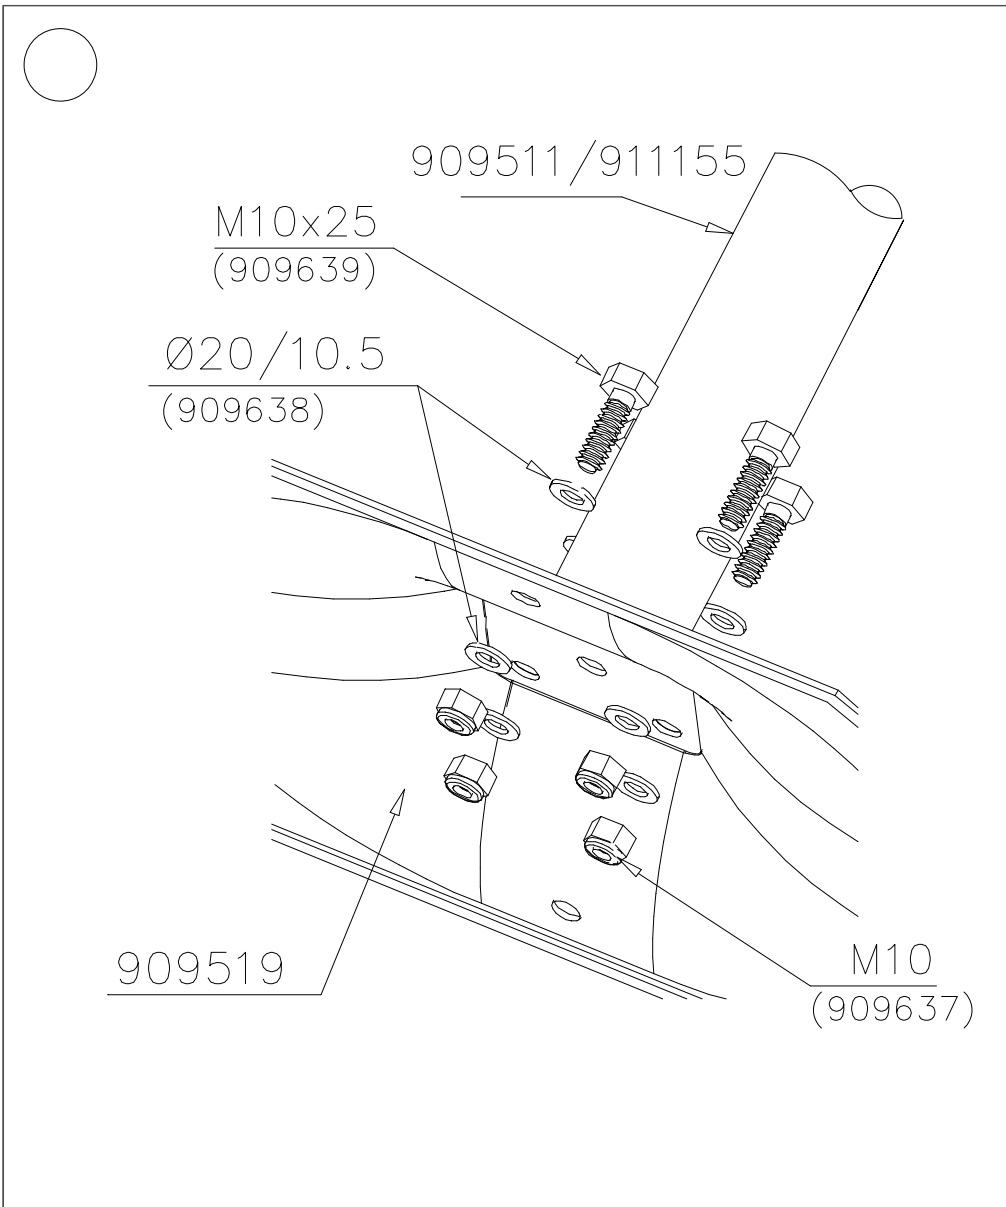

WINAM GROUP DEEP FOUNDATION

FOOT

DATE: 15.5.2018

① 909511	PCS	② 909519	PCS
	1		1
90x90x650		50x380x380	
③ 909637	PCS	④ 909638	PCS
	4		8
M10		Ø20/10.5	
⑤ 909639	PCS	⑥ 905104	PCS
	4		4
M10x25		M10	
OPTION FOOT			
① 911155	PCS		PCS
	1		
90x90x650