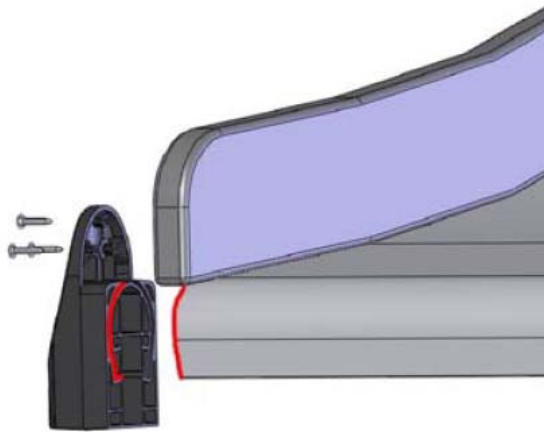

DET 6

Insert sheet metal IN to the plastic cover.