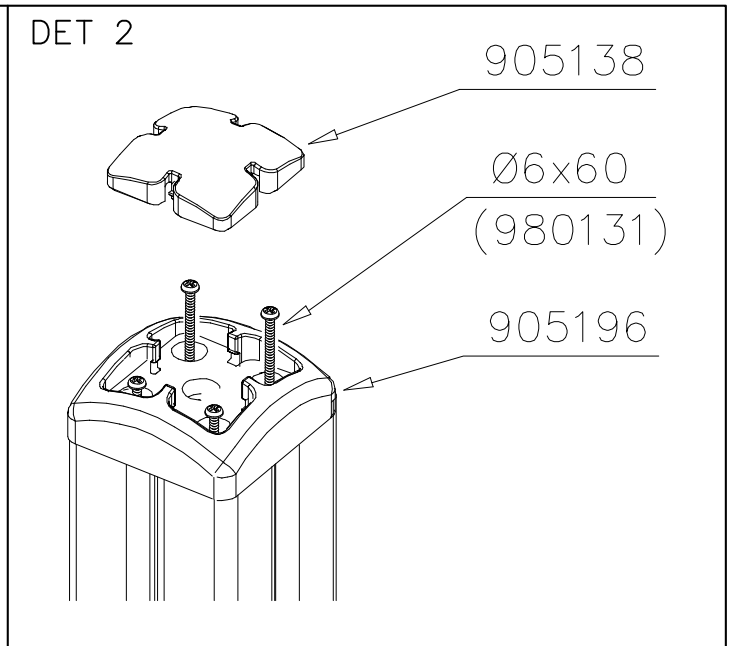

902487  65x65	PCS 2	903093  Ø8x90	PCS 88	905138  GRAY	PCS 5	905196  GRAY	PCS 5	905821  GRAY	PCS 4	905829  STRAIGHT CLE	PCS 4
908251  1100x1100x215	PCS 1	908330-216  Ø33,7x235x235	PCS 2	908355-216  Ø33,7x235x235	PCS 2	909506  Ø3.5x13	PCS 8	909511  90x90x650	PCS 12	909519  50x380x380	PCS 12
980131  Ø6x60	PCS 20		PCS		PCS		PCS		PCS		PCS
	PCS		PCS		PCS		PCS		PCS		PCS
	PCS		PCS		PCS		PCS		PCS		PCS
	PCS		PCS		PCS		PCS		PCS		PCS
	PCS		PCS		PCS		PCS		PCS		PCS

EN/AS Impact Area 32.2 m²
Grid Size 1000 mm

- EN/AS Impact Area 32.2 m²
- Falling Space 35.6 m²
Max Falling Height 1000 mm

WINAM GROUP BETON FOUNDATION

FOOT

DATE: 27.10.2015

② 905104	PCS		PCS
	4		
 M10			
	PCS		PCS