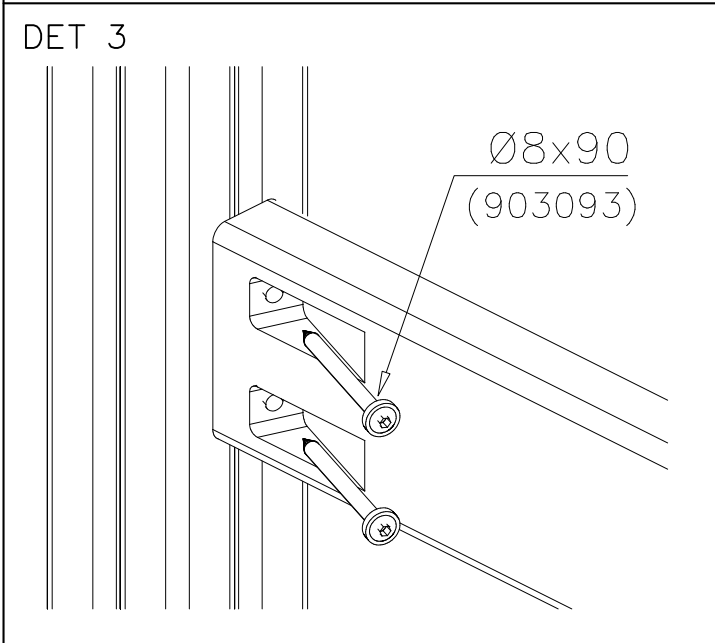

EN/AS Impact Area 32.2 m²
Grid Size 1000 mm

- EN/AS Impact Area 32.2 m²
- Falling Space 35.6 m²
Max Falling Height 1000 mm

WINAM GROUP BETON FOUNDATION

FOOT

DATE: 27.10.2015

② 905104	PCS		PCS
	4		
 M10			
	PCS		PCS