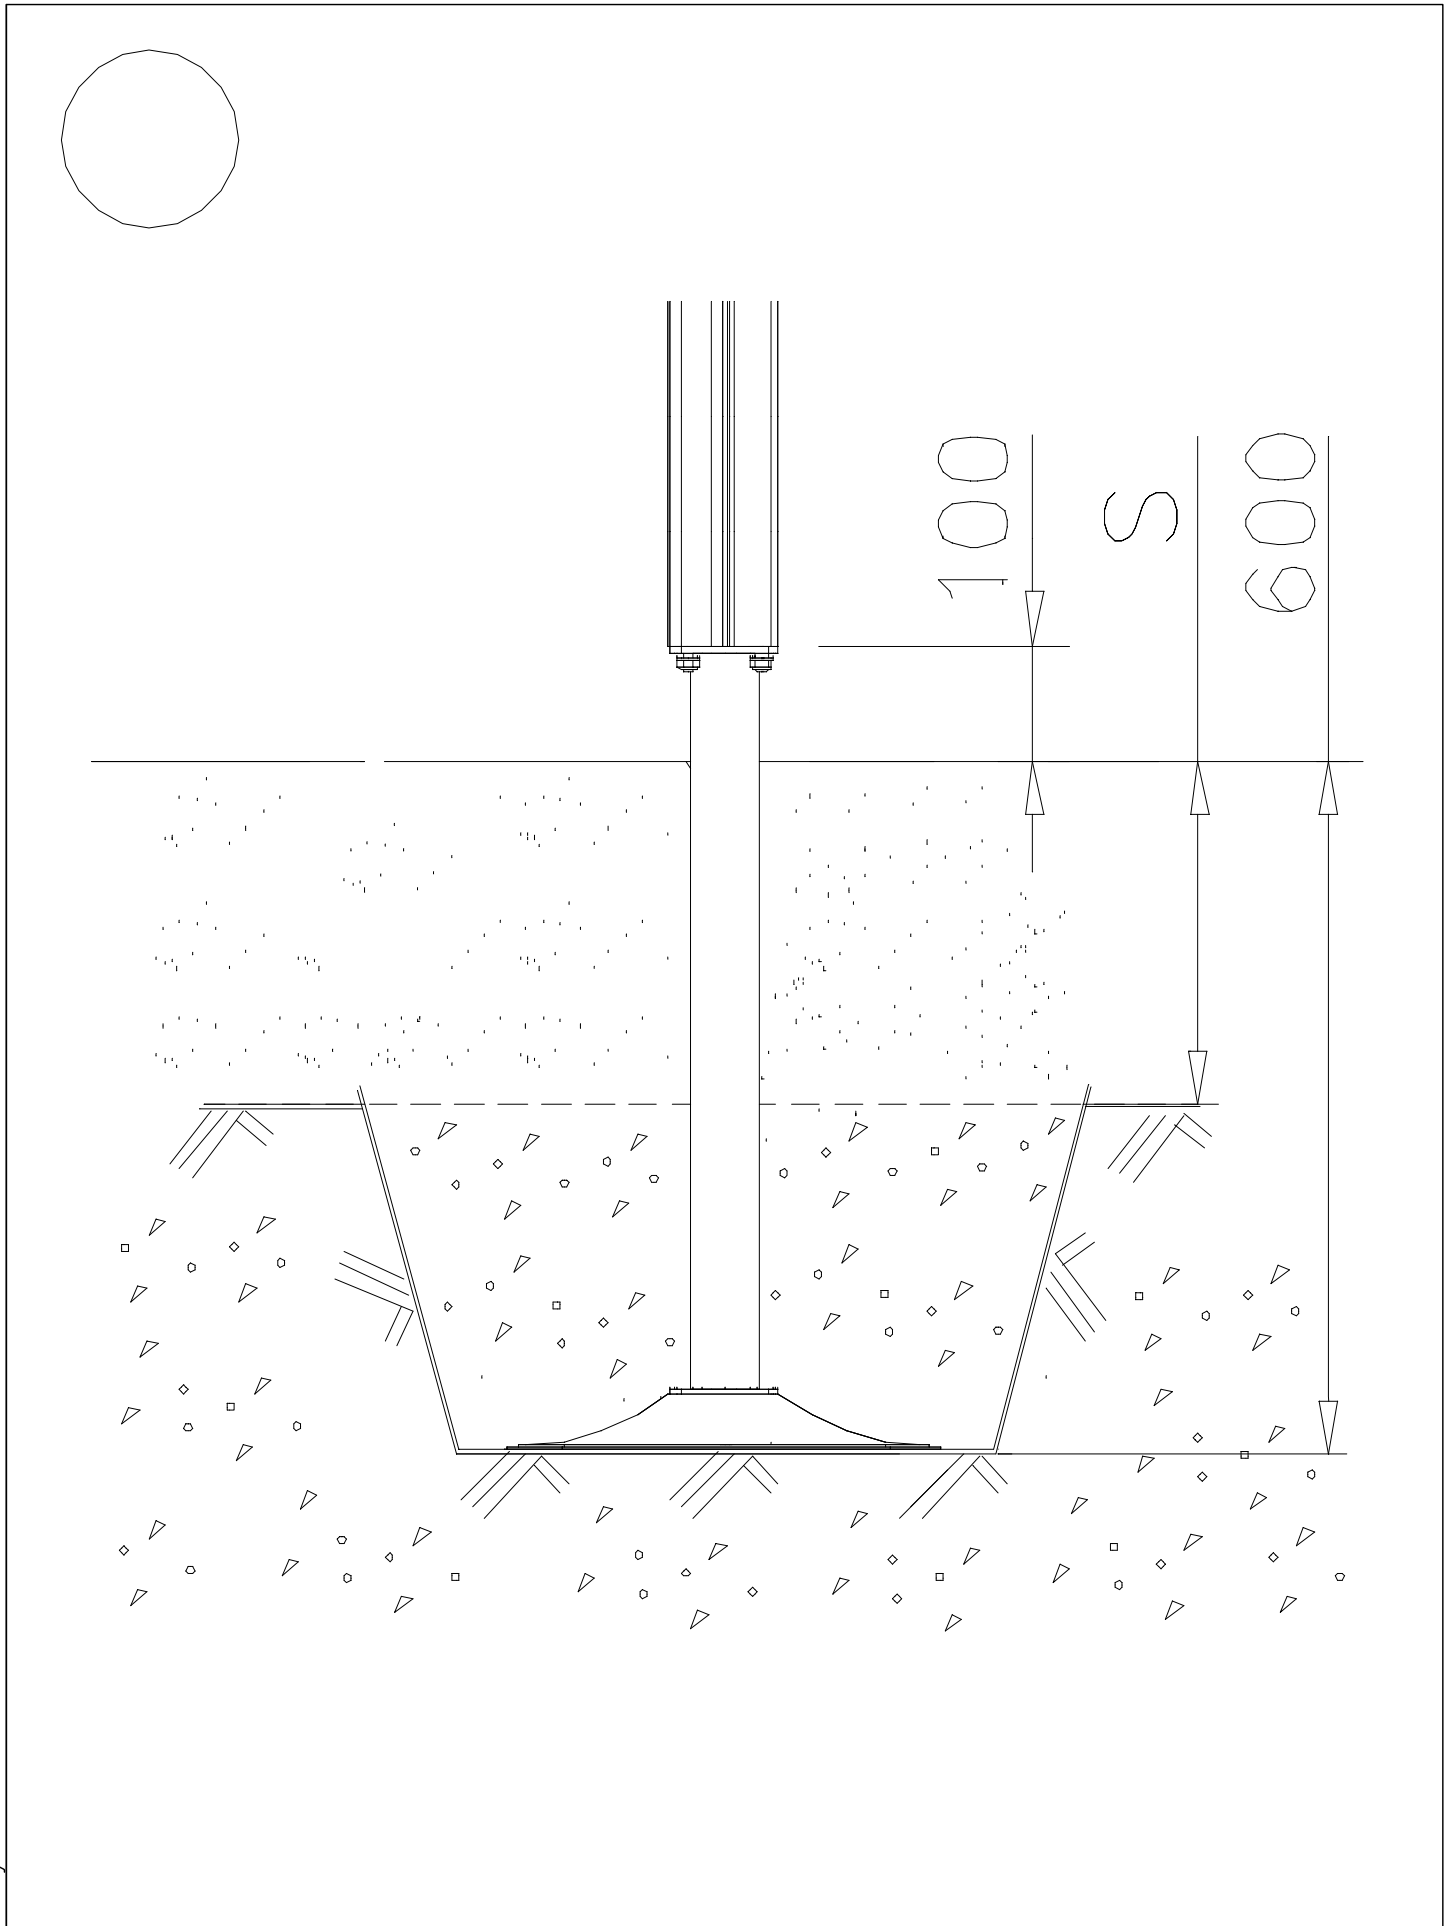

902487  65x65	PCS 2	903093  Ø8x90	PCS 88	905138  GRAY	PCS 5	905196  GRAY	PCS 5	905821  GRAY	PCS 4	905829  STRAIGHT CLE	PCS 4
908251  1100x1100x215	PCS 1	908330-216  Ø33,7x235x235	PCS 2	908355-216  Ø33,7x235x235	PCS 2	909506  Ø3.5x13	PCS 8	909511  90x90x650	PCS 12	909519  50x380x380	PCS 12
980131  Ø6x60	PCS 20		PCS		PCS		PCS		PCS		PCS
	PCS		PCS		PCS		PCS		PCS		PCS
	PCS		PCS		PCS		PCS		PCS		PCS
	PCS		PCS		PCS		PCS		PCS		PCS
	PCS		PCS		PCS		PCS		PCS		PCS

EN/AS Impact Area 32.2 m²
Grid Size 1000 mm

- EN/AS Impact Area 32.2 m²
- Falling Space 35.6 m²
Max Falling Height 1000 mm

WINAM GROUP BETON FOUNDATION

FOOT

DATE: 27.10.2015

② 905104	PCS		PCS
	4		
 M10			
	PCS		PCS