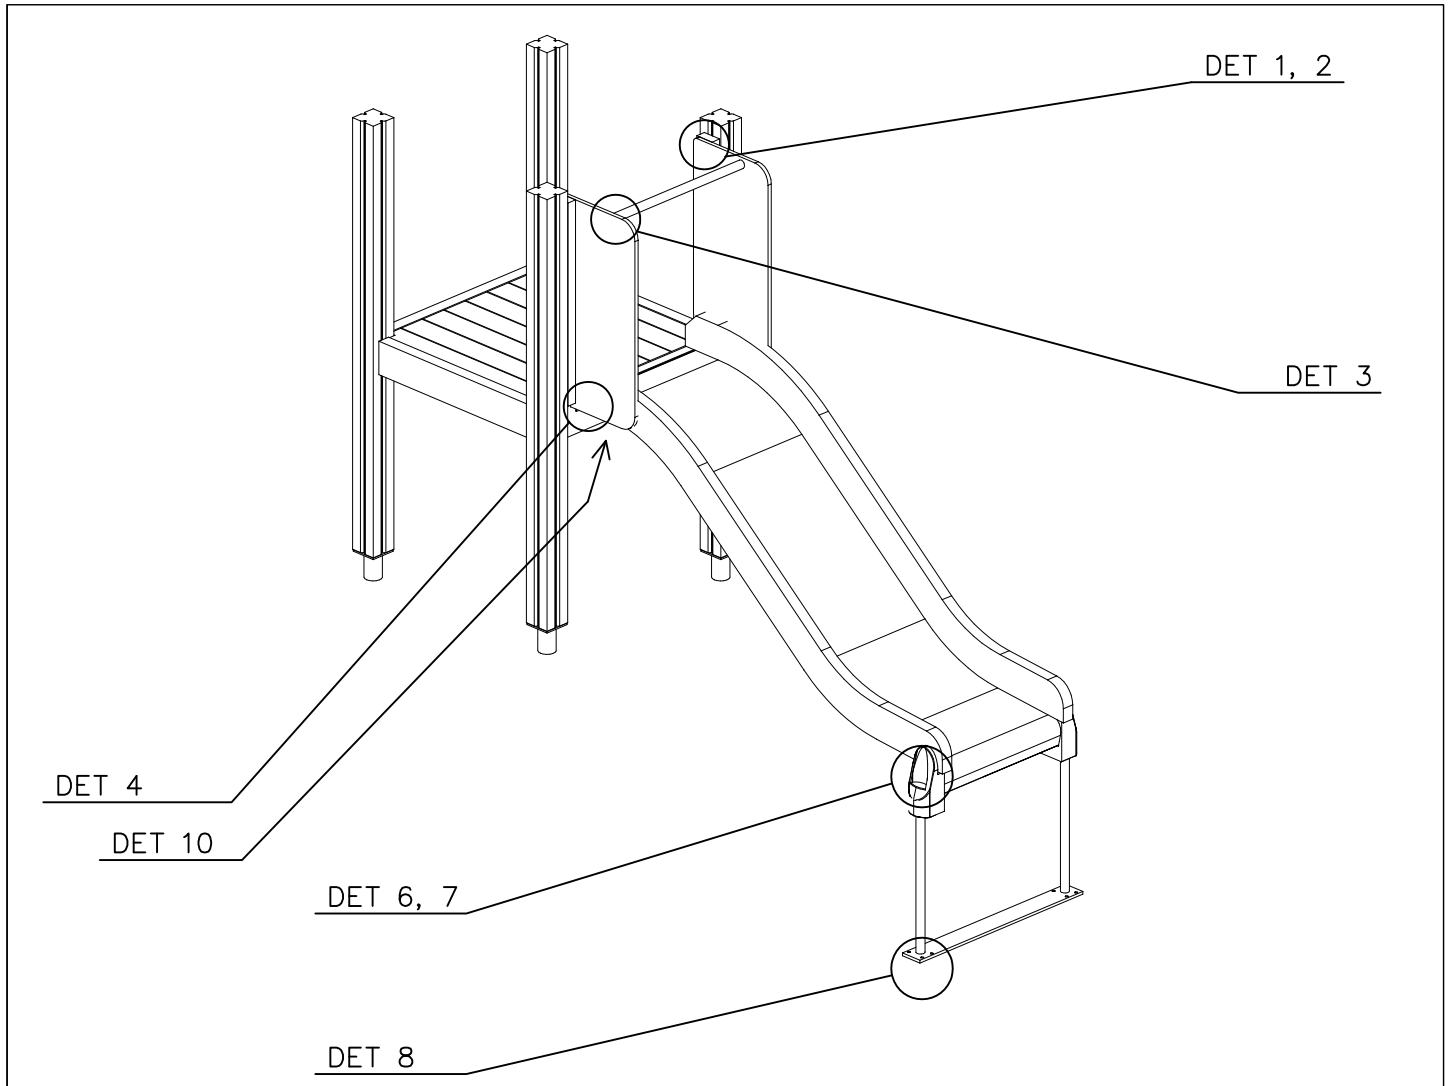

905104

WINAM GROUP DEEP FOUNDATION

FOOT

DATE: 15.5.2018

① 909511	PCS	② 909519	PCS
	1		1
90x90x650		50x380x380	
③ 909637	PCS	④ 909638	PCS
	4		8
M10		Ø20/10.5	
⑤ 909639	PCS	⑥ 905104	PCS
	4		4
M10x25		M10	
OPTION FOOT			
① 911155	PCS		PCS
	1		
90x90x650			