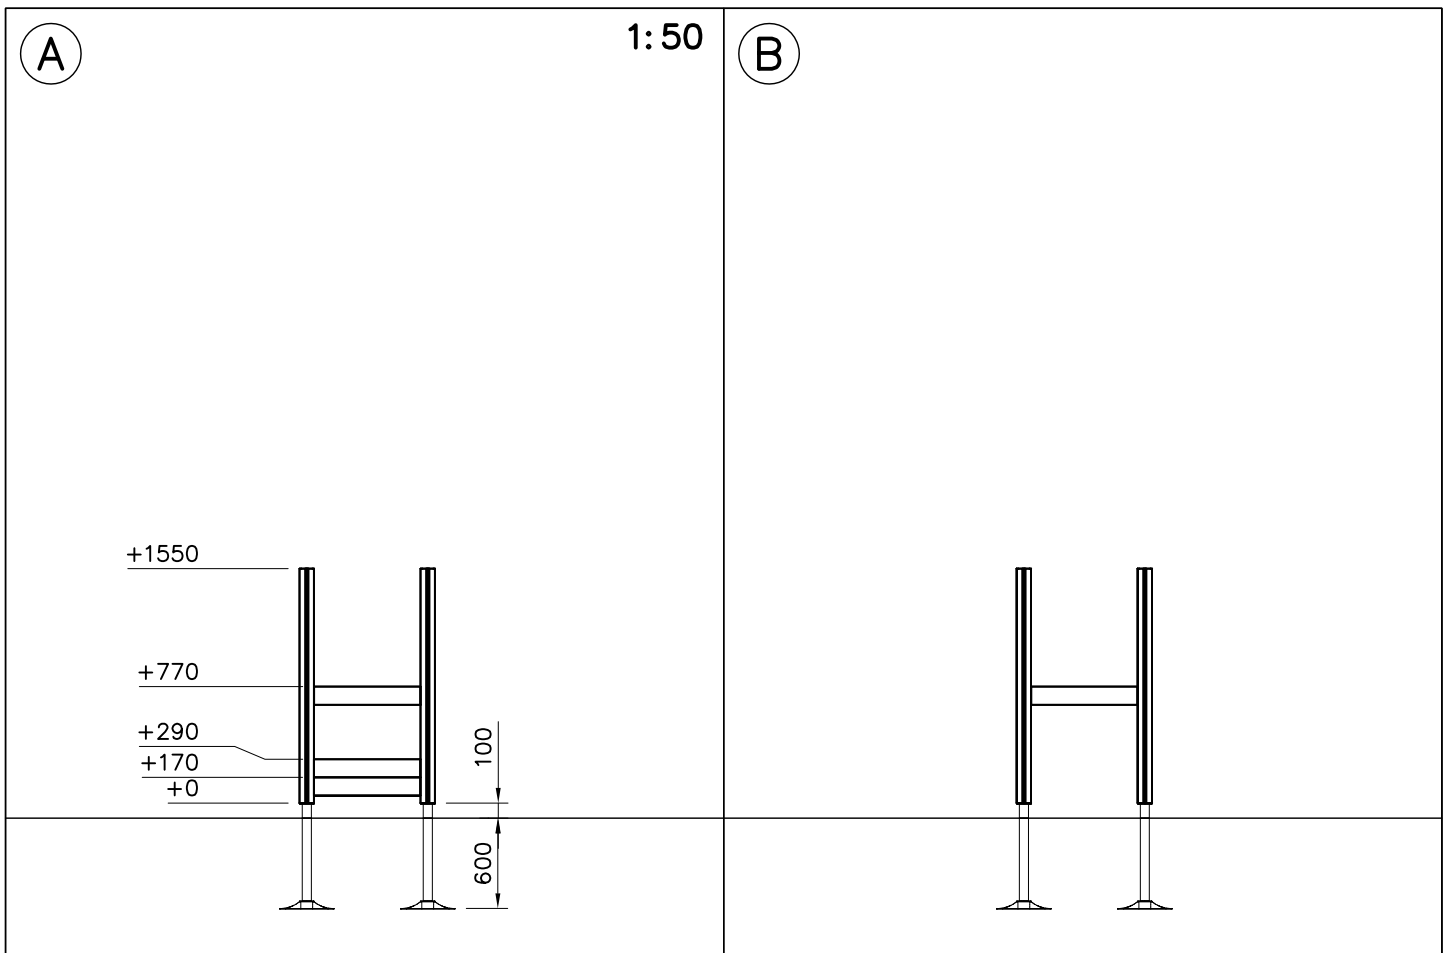

902487  65x65	PCS 2	903093  Ø8x90	PCS 88	905138  GRAY	PCS 5	905196  GRAY	PCS 5	905821  GRAY	PCS 4	905829  STRAIGHT CLE	PCS 4
908251  1100x1100x215	PCS 1	908330-216  Ø33,7x235x235	PCS 2	908355-216  Ø33,7x235x235	PCS 2	909506  Ø3.5x13	PCS 8	909511  90x90x650	PCS 12	909519  50x380x380	PCS 12
980131  Ø6x60	PCS 20		PCS		PCS		PCS		PCS		PCS
	PCS		PCS		PCS		PCS		PCS		PCS
	PCS		PCS		PCS		PCS		PCS		PCS
	PCS		PCS		PCS		PCS		PCS		PCS
	PCS		PCS		PCS		PCS		PCS		PCS

EN/AS Impact Area 32.2 m²
Grid Size 1000 mm

- EN/AS Impact Area 32.2 m²
- Falling Space 35.6 m²
Max Falling Height 1000 mm

WINAM GROUP BETON FOUNDATION

FOOT

DATE: 27.10.2015

② 905104	PCS		PCS
	4		
 M10			
	PCS		PCS