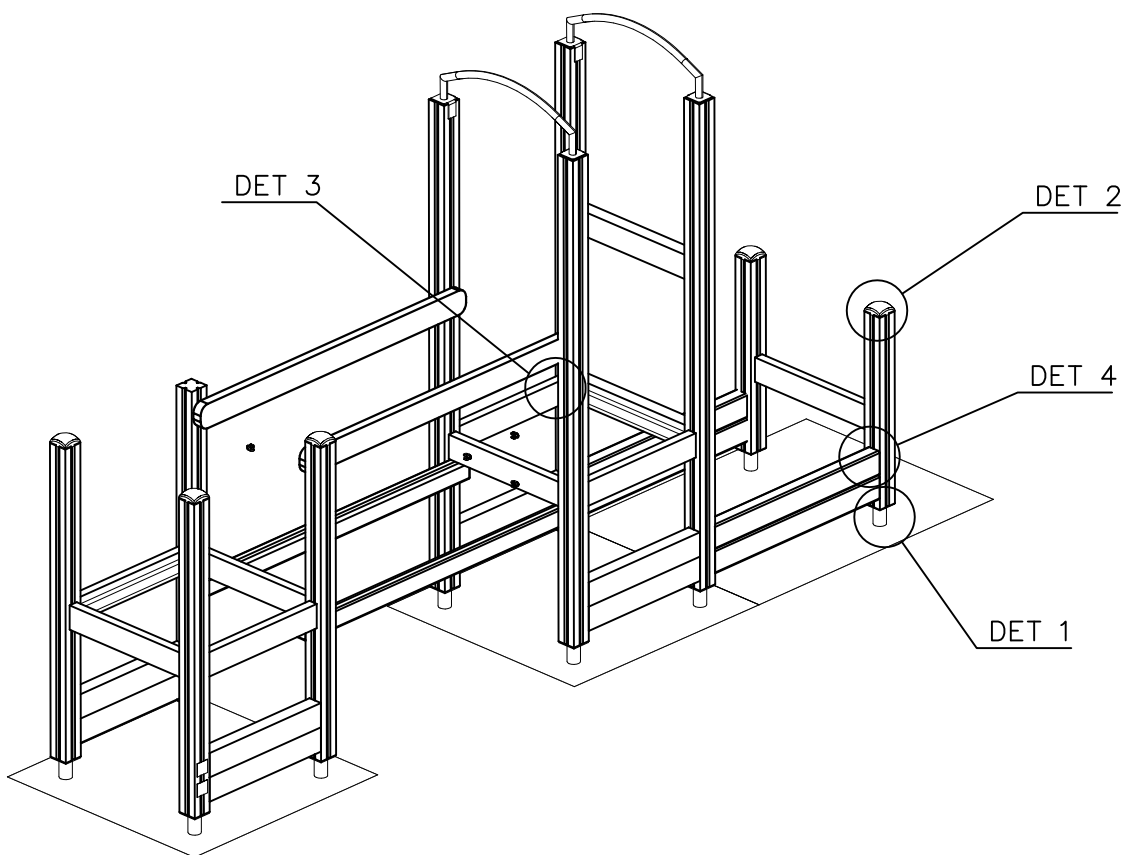

EN/AS Impact Area 32.2 m²
Grid Size 1000 mm

- EN/AS Impact Area 32.2 m²
- Falling Space 35.6 m²
Max Falling Height 1000 mm

WINAM GROUP BETON FOUNDATION

FOOT

DATE: 27.10.2015

② 905104	PCS		PCS
	4		
 M10			
	PCS		PCS

905104

WINAM GROUP DEEP FOUNDATION

FOOT

DATE: 15.5.2018

① 909511	PCS	② 909519	PCS
	1		1
90x90x650		50x380x380	
③ 909637	PCS	④ 909638	PCS
	4		8
M10		Ø20/10.5	
⑤ 909639	PCS	⑥ 905104	PCS
	4		4
M10x25		M10	
OPTION FOOT			
① 911155	PCS		PCS
	1		
90x90x650			