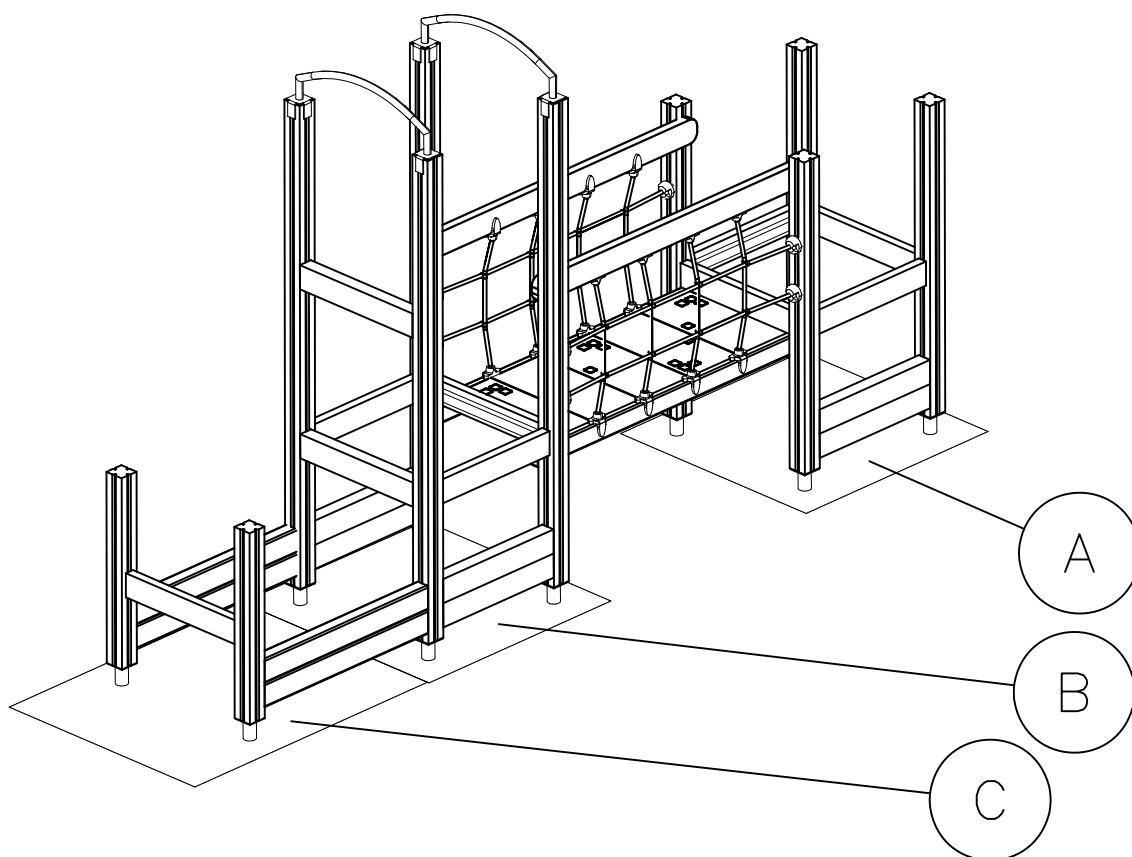

EN/AS Impact Area 32.2 m²
Grid Size 1000 mm

- EN/AS Impact Area 32.2 m²
- Falling Space 35.6 m²
Max Falling Height 1000 mm

WINAM GROUP BETON FOUNDATION

FOOT

DATE: 27.10.2015

② 905104	PCS		PCS
	4		
 M10			
	PCS		PCS

905104

WINAM GROUP DEEP FOUNDATION

FOOT

DATE: 15.5.2018

① 909511	PCS	② 909519	PCS
	1		1
90x90x650		50x380x380	
③ 909637	PCS	④ 909638	PCS
	4		8
M10		Ø20/10.5	
⑤ 909639	PCS	⑥ 905104	PCS
	4		4
M10x25		M10	
OPTION FOOT			
① 911155	PCS		PCS
	1		
90x90x650			