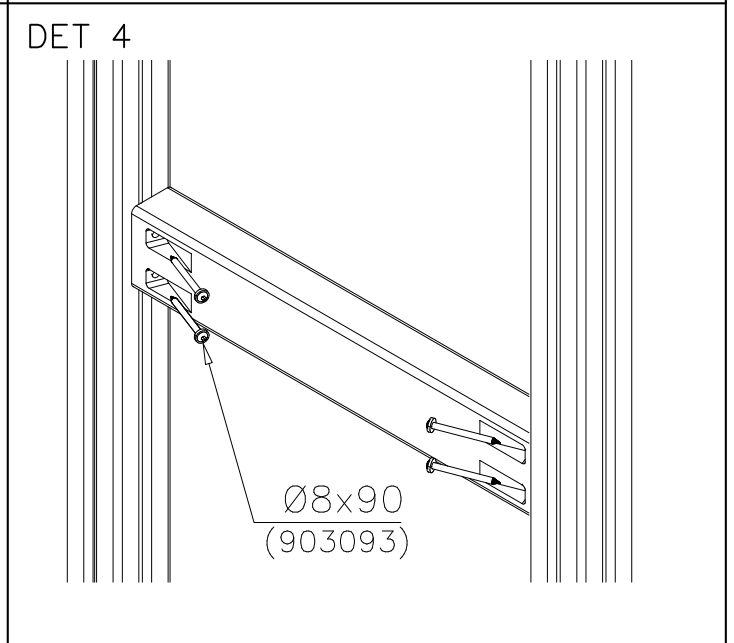

EN/AS Impact Area 32.2 m²
Grid Size 1000 mm

- EN/AS Impact Area 32.2 m²
- Falling Space 35.6 m²
Max Falling Height 1000 mm

WINAM GROUP BETON FOUNDATION

FOOT

DATE: 27.10.2015

② 905104	PCS		PCS
	4		
 M10			
	PCS		PCS