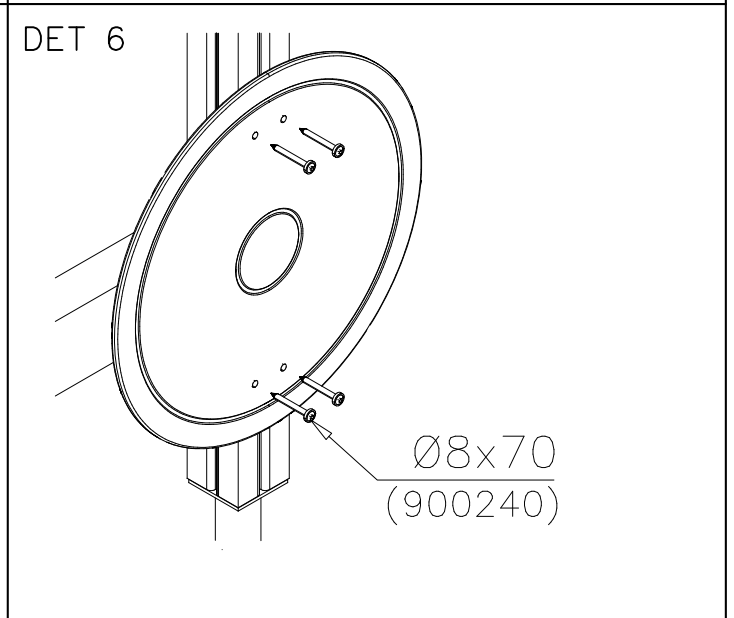

EN/AS Impact Area 32.2 m²
Grid Size 1000 mm

- EN/AS Impact Area 32.2 m²
- Falling Space 35.6 m²
Max Falling Height 1000 mm

WINAM GROUP BETON FOUNDATION

FOOT

DATE: 27.10.2015

② 905104	PCS		PCS
	4		
 M10			
	PCS		PCS