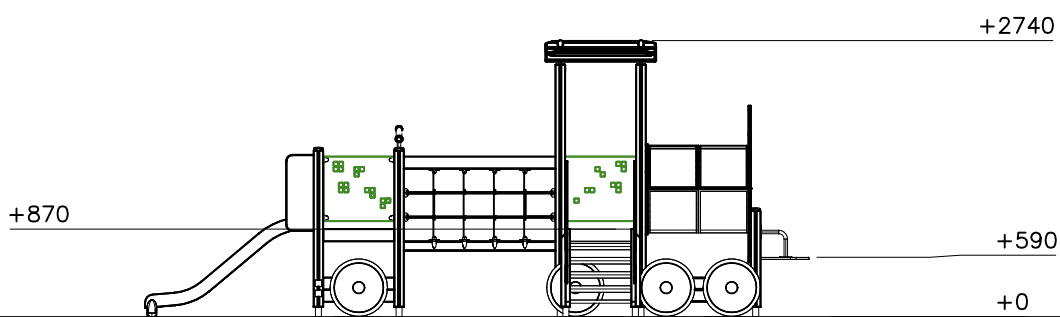

902487  65x65	PCS 2	903093  Ø8x90	PCS 88	905138  GRAY	PCS 5	905196  GRAY	PCS 5	905821  GRAY	PCS 4	905829  STRAIGHT CLE	PCS 4
908251  1100x1100x215	PCS 1	908330-216  Ø33,7x235x235	PCS 2	908355-216  Ø33,7x235x235	PCS 2	909506  Ø3.5x13	PCS 8	909511  90x90x650	PCS 12	909519  50x380x380	PCS 12
980131  Ø6x60	PCS 20		PCS		PCS		PCS		PCS		PCS
	PCS		PCS		PCS		PCS		PCS		PCS
	PCS		PCS		PCS		PCS		PCS		PCS
	PCS		PCS		PCS		PCS		PCS		PCS
	PCS		PCS		PCS		PCS		PCS		PCS

EN/AS Impact Area 32.2 m²
Grid Size 1000 mm

- EN/AS Impact Area 32.2 m²
- Falling Space 35.6 m²
Max Falling Height 1000 mm

WINAM GROUP BETON FOUNDATION

FOOT

DATE: 27.10.2015

② 905104	PCS		PCS
	4		
 M10			
	PCS		PCS