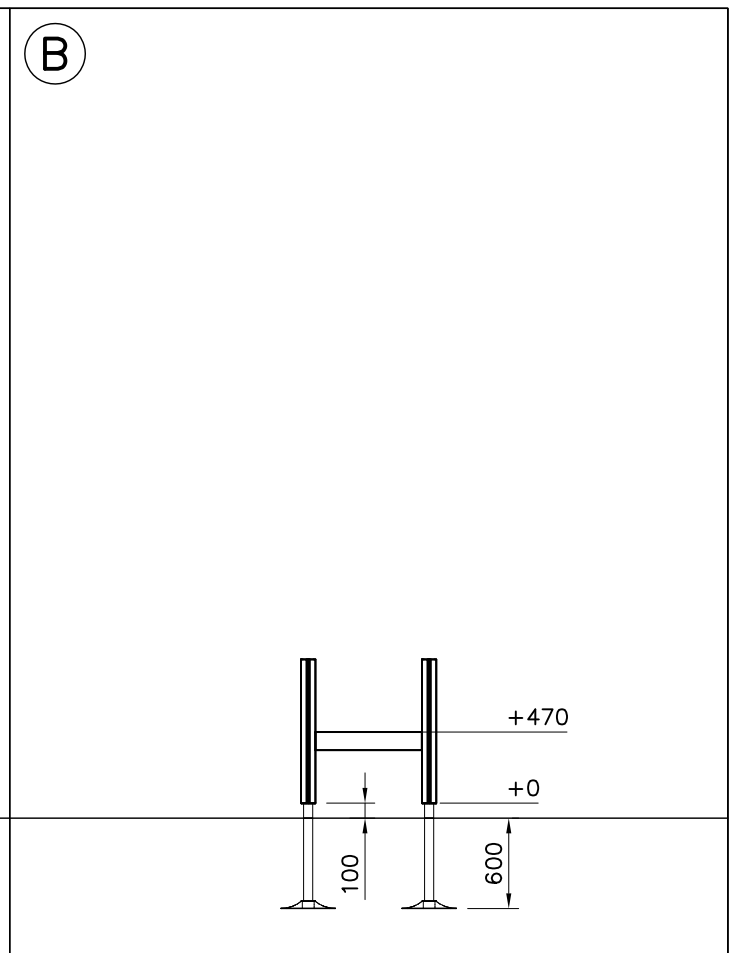

902487  65x65	PCS 2	903093  Ø8x90	PCS 88	905138  GRAY	PCS 5	905196  GRAY	PCS 5	905821  GRAY	PCS 4	905829  STRAIGHT CLE	PCS 4
908251  1100x1100x215	PCS 1	908330-216  Ø33,7x235x235	PCS 2	908355-216  Ø33,7x235x235	PCS 2	909506  Ø3.5x13	PCS 8	909511  90x90x650	PCS 12	909519  50x380x380	PCS 12
980131  Ø6x60	PCS 20		PCS		PCS		PCS		PCS		PCS
	PCS		PCS		PCS		PCS		PCS		PCS
	PCS		PCS		PCS		PCS		PCS		PCS
	PCS		PCS		PCS		PCS		PCS		PCS
	PCS		PCS		PCS		PCS		PCS		PCS

EN/AS Impact Area 32.2 m²
Grid Size 1000 mm

- EN/AS Impact Area 32.2 m²
- Falling Space 35.6 m²
Max Falling Height 1000 mm

WINAM GROUP BETON FOUNDATION

FOOT

DATE: 27.10.2015

② 905104	PCS		PCS
	4		
 M10			
	PCS		PCS