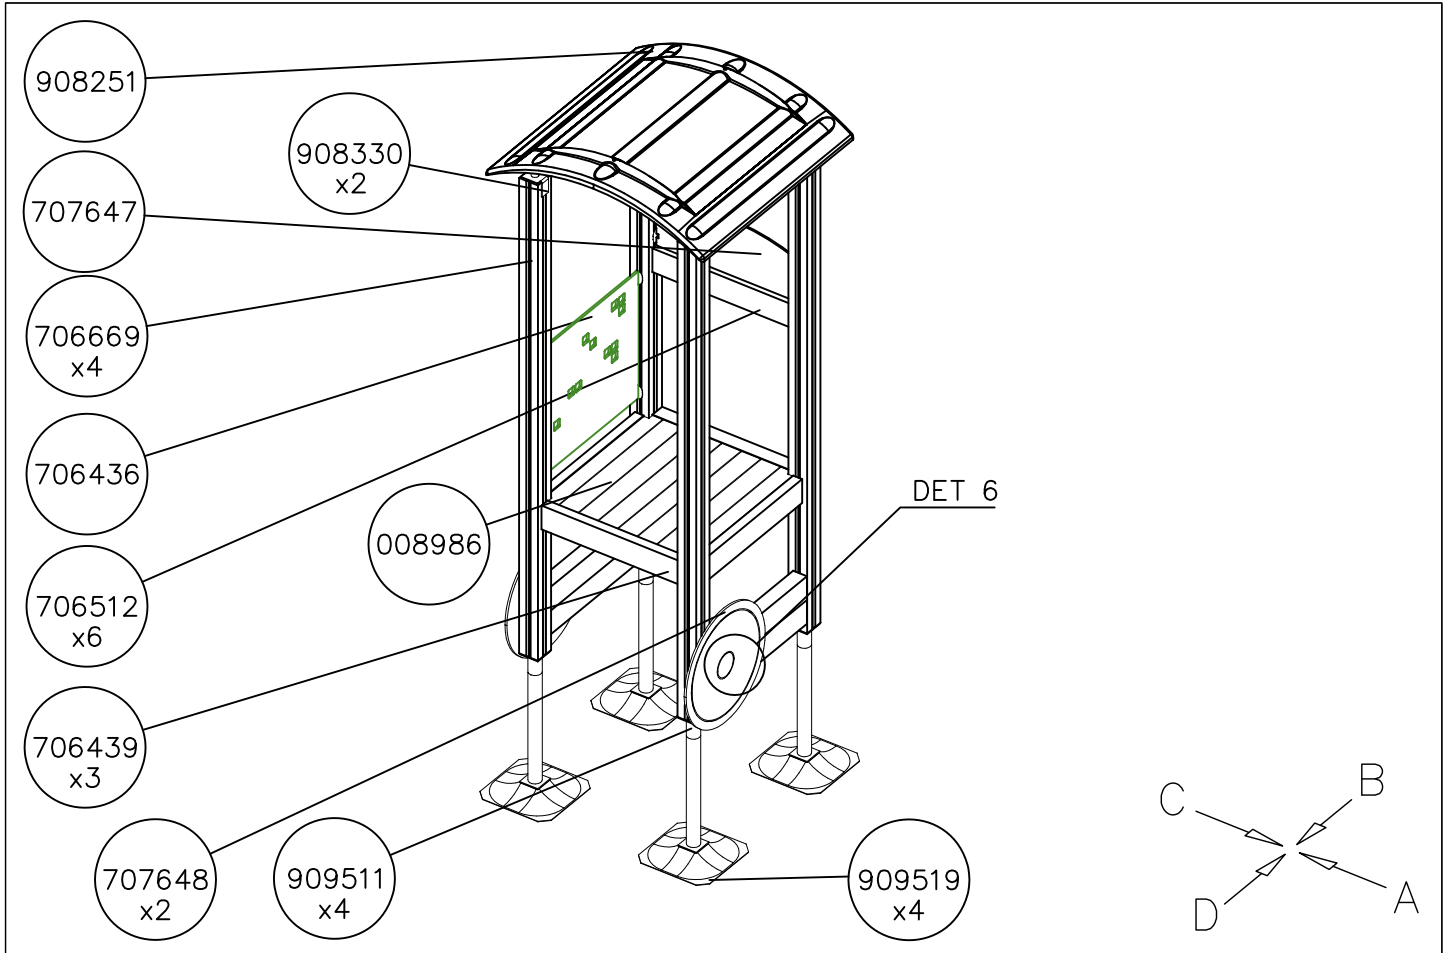

EN/AS Impact Area 32.2 m²
Grid Size 1000 mm

- EN/AS Impact Area 32.2 m²
- Falling Space 35.6 m²
Max Falling Height 1000 mm

WINAM GROUP BETON FOUNDATION

FOOT

DATE: 27.10.2015

② 905104	PCS		PCS
	4		
 M10			
	PCS		PCS