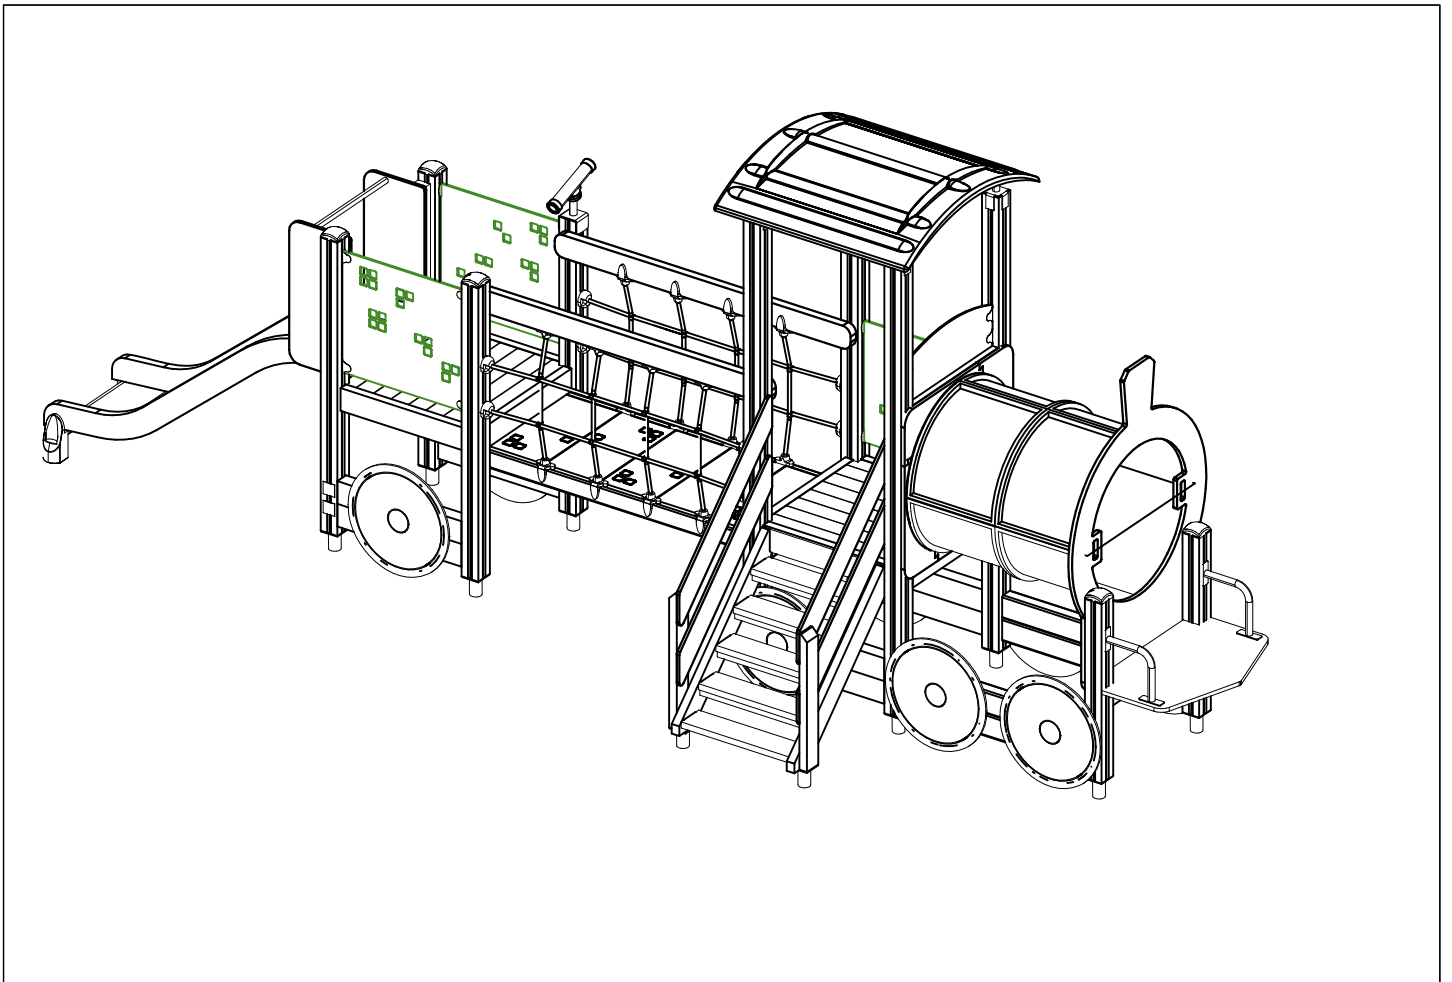

ASENNUSOHJE
MONTERINGSANSVISNING
INSTALLATION INSTRUCTION
AUFBAUANLEITUNG
NOTICE D'INSTALLATION

DATE: 9.6.2016

137935