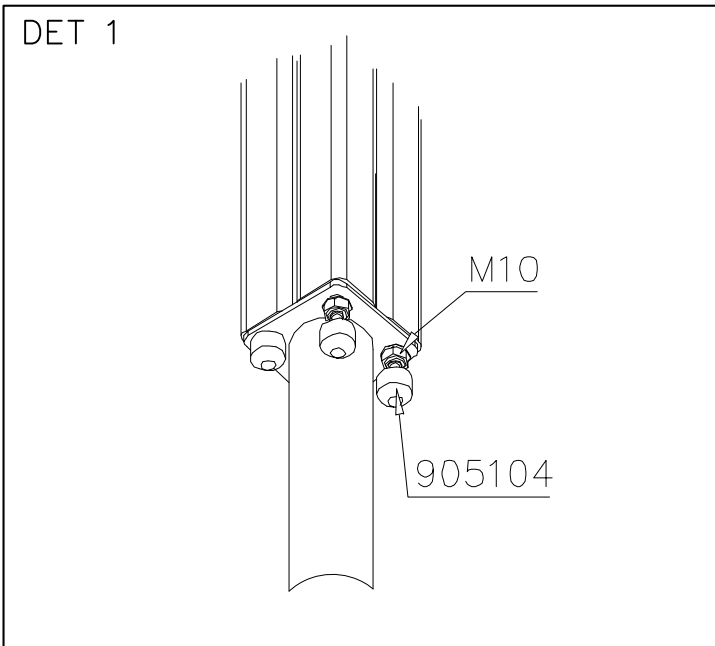

902487  65x65	PCS 2	903093  Ø8x90	PCS 88	905138  GRAY	PCS 5	905196  GRAY	PCS 5	905821  GRAY	PCS 4	905829  STRAIGHT CLE	PCS 4
908251  1100x1100x215	PCS 1	908330-216  Ø33,7x235x235	PCS 2	908355-216  Ø33,7x235x235	PCS 2	909506  Ø3.5x13	PCS 8	909511  90x90x650	PCS 12	909519  50x380x380	PCS 12
980131  Ø6x60	PCS 20		PCS		PCS		PCS		PCS		PCS
	PCS		PCS		PCS		PCS		PCS		PCS
	PCS		PCS		PCS		PCS		PCS		PCS
	PCS		PCS		PCS		PCS		PCS		PCS
	PCS		PCS		PCS		PCS		PCS		PCS

EN/AS Impact Area 32.2 m²
Grid Size 1000 mm

- EN/AS Impact Area 32.2 m²
- Falling Space 35.6 m²
Max Falling Height 1000 mm

WINAM GROUP BETON FOUNDATION

FOOT

DATE: 27.10.2015

② 905104	PCS		PCS
	4		
 M10			
	PCS		PCS

905104

WINAM GROUP DEEP FOUNDATION

FOOT

DATE: 15.5.2018

① 909511	PCS	② 909519	PCS
	1		1
90x90x650		50x380x380	
③ 909637	PCS	④ 909638	PCS
	4		8
M10		Ø20/10.5	
⑤ 909639	PCS	⑥ 905104	PCS
	4		4
M10x25		M10	
OPTION FOOT			
① 911155	PCS		PCS
	1		
90x90x650			