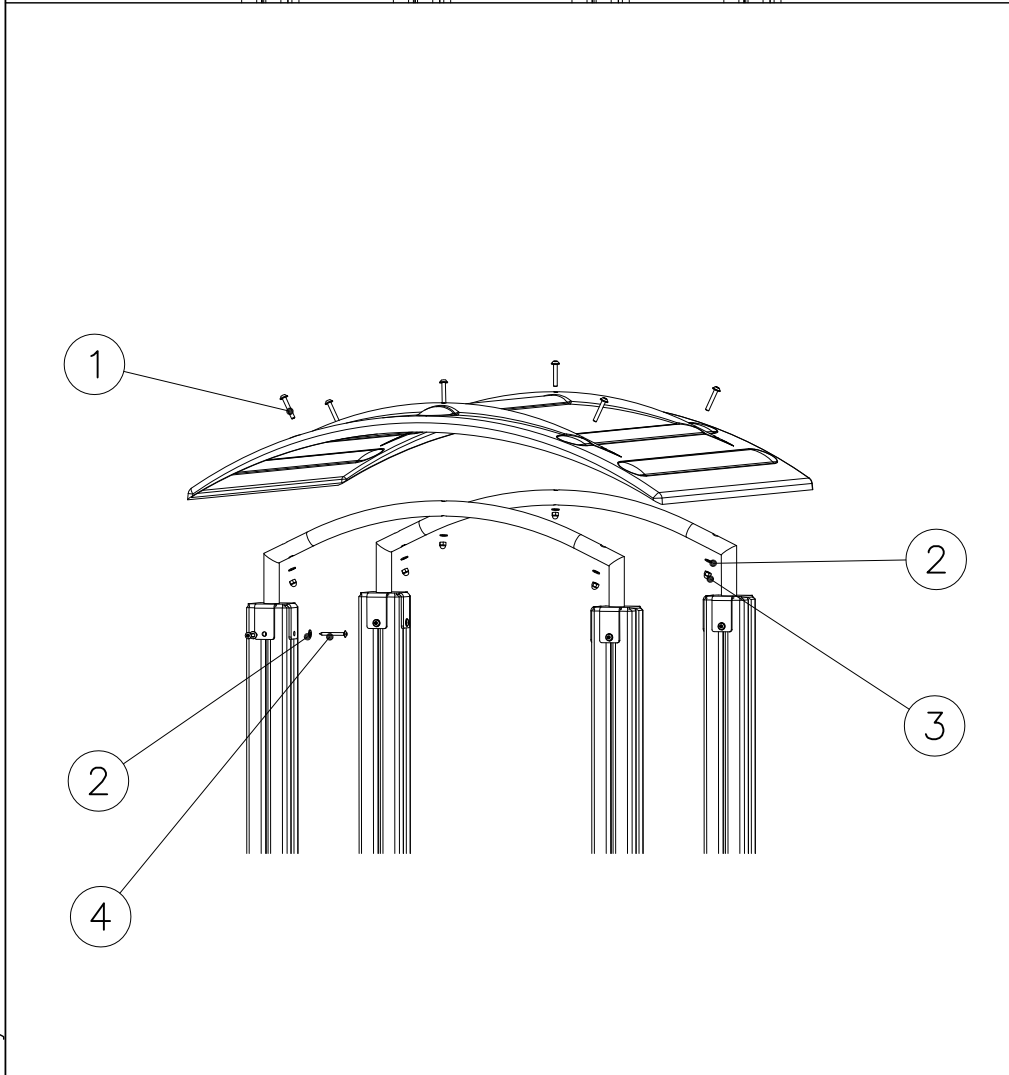

①	909868	PCS	②	909256	PCS
		6			14
	M8x50			Ø16/8.4	
③	909633	PCS	④	980123	PCS
		6			8
	M8			Ø7x60	
		PCS			PCS
		PCS			PCS
○	908330	PCS	○	908251	PCS
		2			1
				1100x1100x215	
		PCS			PCS
		PCS			PCS
		PCS			PCS