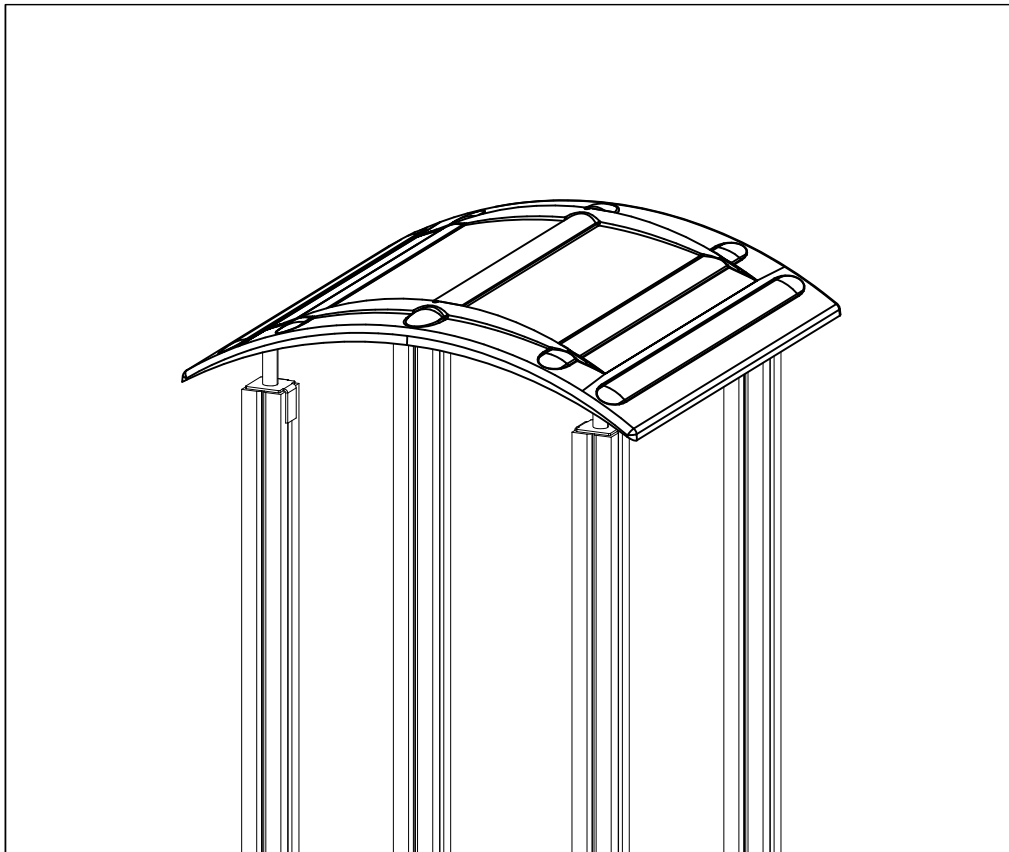

①	909868	PCS	②	909256	PCS
		6			14
	M8x50			Ø16/8.4	
③	909633	PCS	④	980123	PCS
		6			8
	M8			Ø7x60	
		PCS			PCS
		PCS			PCS
○	908330	PCS	○	908251	PCS
		2			1
				1100x1100x215	
		PCS			PCS
		PCS			PCS
		PCS			PCS