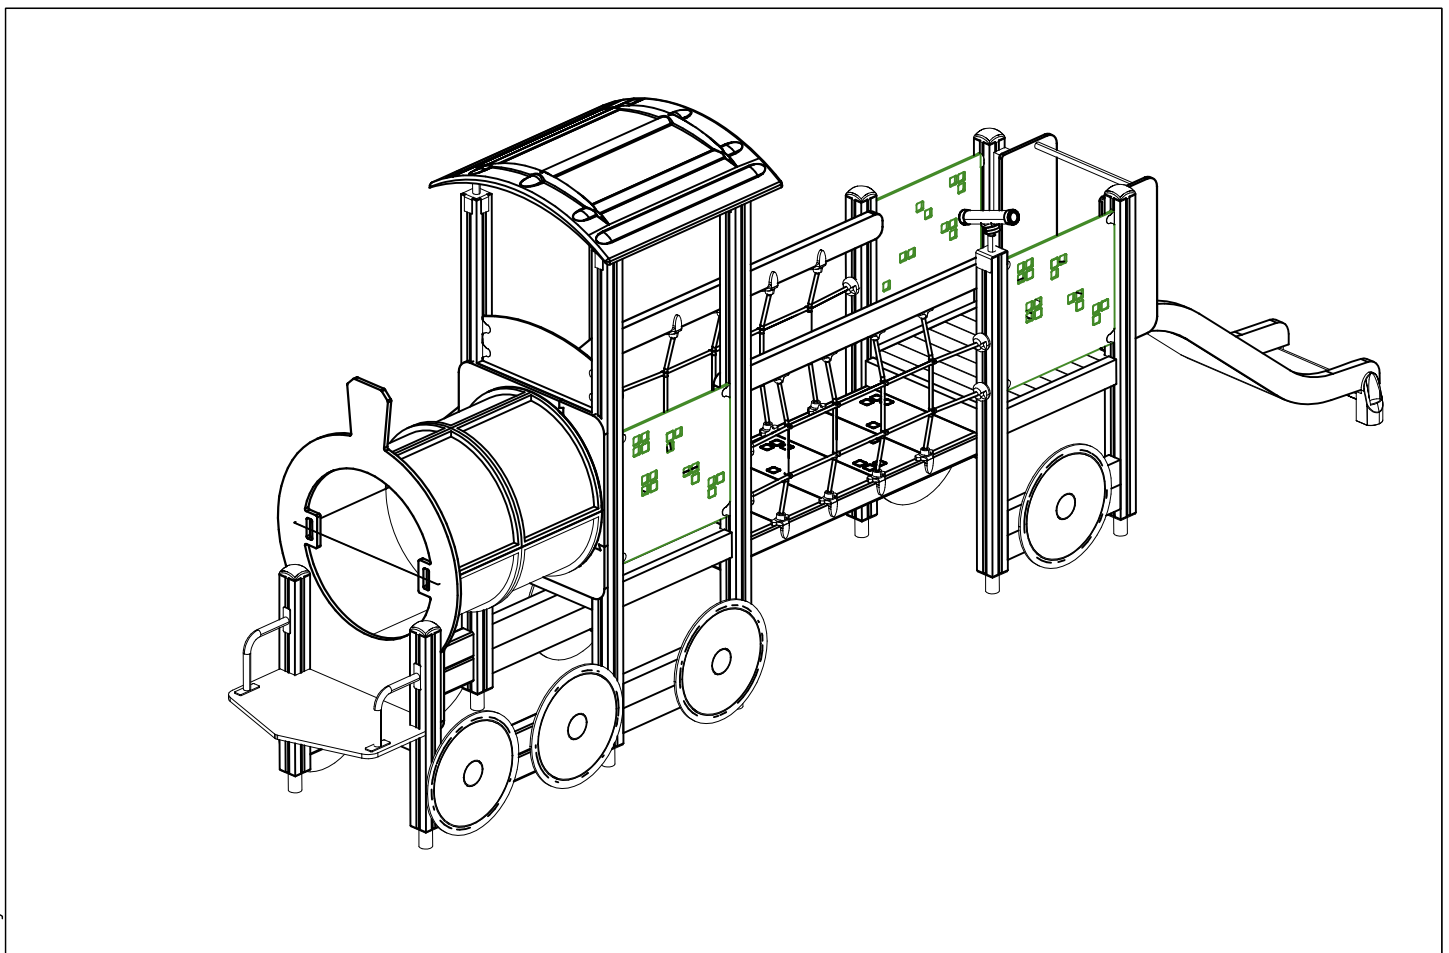

EN/AS Impact Area 32.2 m²
Grid Size 1000 mm

- EN/AS Impact Area 32.2 m²
- Falling Space 35.6 m²
Max Falling Height 1000 mm

WINAM GROUP BETON FOUNDATION

FOOT

DATE: 27.10.2015

② 905104	PCS		PCS
	4		
 M10			
	PCS		PCS

905104

WINAM GROUP DEEP FOUNDATION

FOOT

DATE: 15.5.2018

① 909511	PCS	② 909519	PCS
	1		1
90x90x650		50x380x380	
③ 909637	PCS	④ 909638	PCS
	4		8
M10		Ø20/10.5	
⑤ 909639	PCS	⑥ 905104	PCS
	4		4
M10x25		M10	
OPTION FOOT			
① 911155	PCS		PCS
	1		
90x90x650			