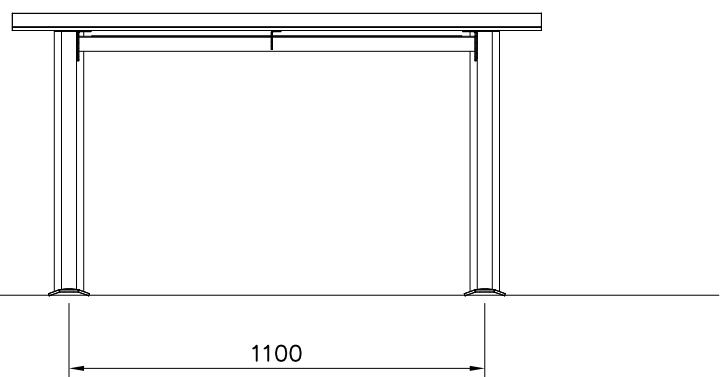

①		PCS	②		PCS
	1			2	
③	909850	PCS	④	909256	PCS
	8			16	
	M8x25			Ø17/8.5 RST	
⑤	980160	PCS			PCS
	8				
	M8 A2				
		PCS			PCS

060100		PCS	WOODEN PARTS COLOR OPTIONS:
		1	-651 (GREY) -652 (TEAK RED) -653 (LIGHT BROWN) -654 (DARK GREEN) -655 (DARK BROWN) -699 (SPECIAL COLOUR)
	905215	PCS	METAL PARTS COLOR OPTIONS:
		2	-205 (GRAPHIT GREY) -207 (BLACK) -209 (GREEN) -216 (PEARL LIGHT GREY) -299 (SPECIAL COLOUR)