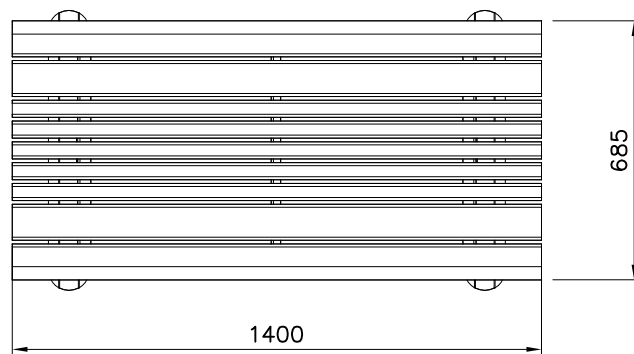

①		PCS	②		PCS
	1			2	
③	909850	PCS	④	909256	PCS
	8			16	
	M8x25			Ø17/8.5 RST	
⑤	980160	PCS			PCS
	8				
	M8 A2				
		PCS			PCS

060100		PCS	WOODEN PARTS COLOR OPTIONS:
		1	-651 (GREY) -652 (TEAK RED) -653 (LIGHT BROWN) -654 (DARK GREEN) -655 (DARK BROWN) -699 (SPECIAL COLOUR)
	905215	PCS	METAL PARTS COLOR OPTIONS:
		2	-205 (GRAPHIT GREY) -207 (BLACK) -209 (GREEN) -216 (PEARL LIGHT GREY) -299 (SPECIAL COLOUR)