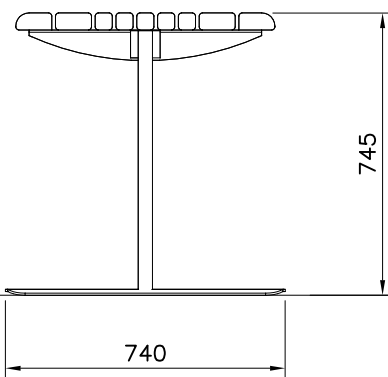

①		PCS	②		PCS
	1			2	
③	909850	PCS	④	909256	PCS
	8			16	
	M8x25			Ø17/8.5 RST	
⑤	980160	PCS			PCS
	8				
	M8 A2				
		PCS			PCS

060100		PCS	WOODEN PARTS COLOR OPTIONS:
		1	-651 (GREY) -652 (TEAK RED) -653 (LIGHT BROWN) -654 (DARK GREEN) -655 (DARK BROWN) -699 (SPECIAL COLOUR)
	905215	PCS	METAL PARTS COLOR OPTIONS:
		2	-205 (GRAPHIT GREY) -207 (BLACK) -209 (GREEN) -216 (PEARL LIGHT GREY) -299 (SPECIAL COLOUR)