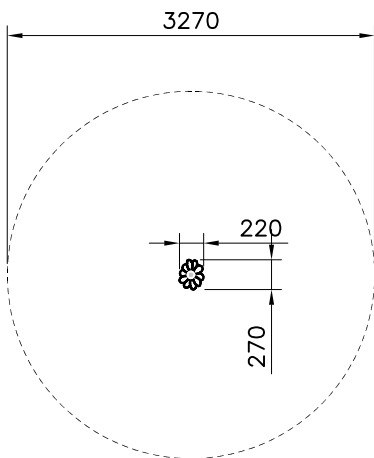

| | | | |
|---------------------------------------------------------------------------------------|-----|-------------------------------------------------------------------------------------|-----|
| * 709362 | PCS | ② 709363 | PCS |
|  | 1 |  | 1 |
| ③ 900958 | PCS | ④ 10986-217 | PCS |
|  | 1 |  | 1 |
| M10x30 | | Ø76,1x600 | |
| | PCS | | PCS |
| ⑤ 999570 | PCS | | PCS |
|  | 1 | | |
| 250 ml | | | |
| | PCS | | PCS |
| | PCS | | PCS |
| | PCS | | PCS |
| | PCS | | PCS |

----- Falling Space 8.4 m2

PLAY

WINAM GROUP

FLOWER DEEP

DATE: 5.3.2020

2(2)

| | | |
|--|------------------------------------------------------------------------|--|
| | <p>* Flower colors: -701 blue -702 yellow -706 red</p> | |
| | | |
| | | |