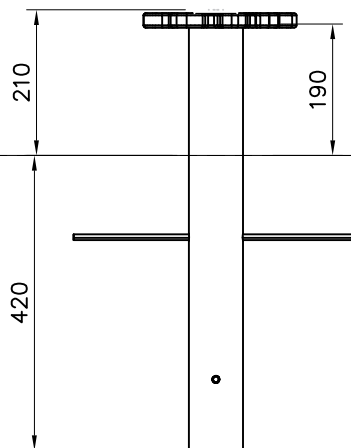

| | | | |
|---------------------------------------------------------------------------------------|-----|-------------------------------------------------------------------------------------|-----|
| * 709362 | PCS | ② 709363 | PCS |
|  | 1 |  | 1 |
| ③ 900958 | PCS | ④ 10986-217 | PCS |
|  | 1 |  | 1 |
| M10x30 | | Ø76,1x600 | |
| | PCS | | PCS |
| ⑤ 999570 | PCS | | PCS |
|  | 1 | | |
| 250 ml | | | |
| | PCS | | PCS |
| | PCS | | PCS |
| | PCS | | PCS |
| | PCS | | PCS |

----- Falling Space 8.4 m2

PLAY

WINAM GROUP

FLOWER DEEP

DATE: 5.3.2020

2(2)

| | | |
|--|------------------------------------------------------------------------|--|
| | <p>* Flower colors: -701 blue -702 yellow -706 red</p> | |
| | | |
| | | |