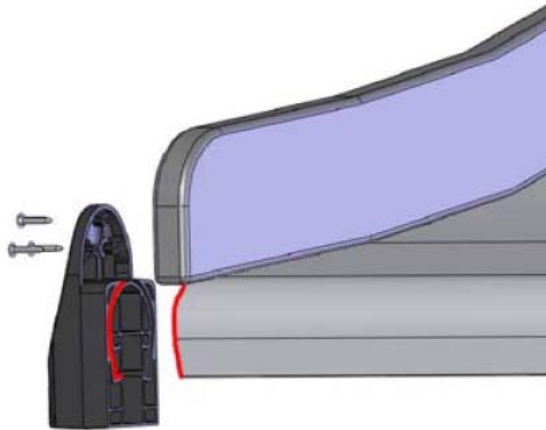

DET 7

Insert sheet metal IN to the plastic cover.