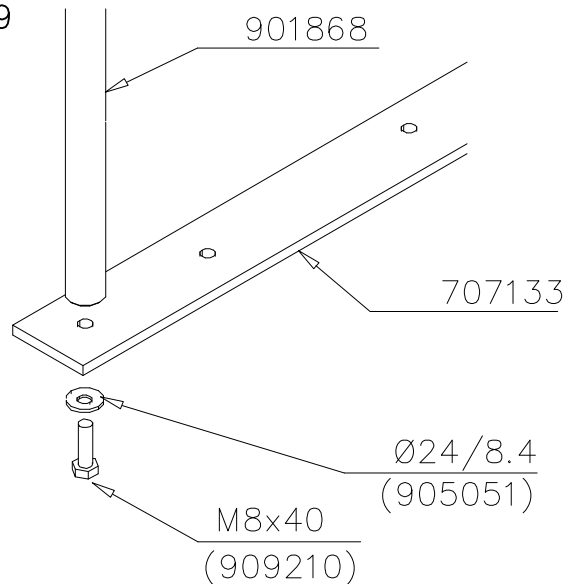

DET 9

901868

707133

Ø24/8.4
(905051)
M8x40
(909210)