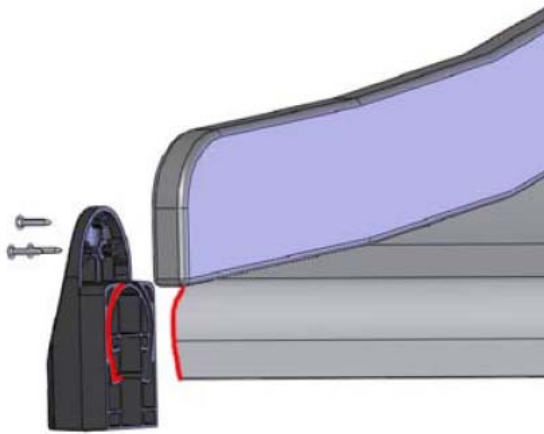

DET 6

Insert sheet metal IN to the plastic cover.