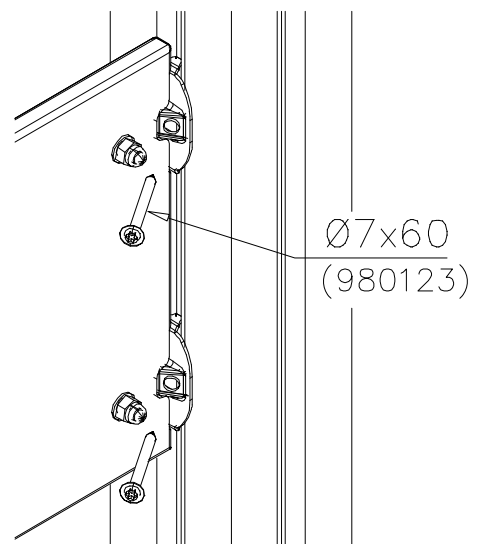

GAME WALL OPTIONS

706766	706772	706308	707453
640x702	640x702	640x702	640x702
707209	705705	707433	707386
640x702	640x702	640x702	640x702
709403	709358	709405	
640x702	640x702	420x702	

DET 1

DET 2