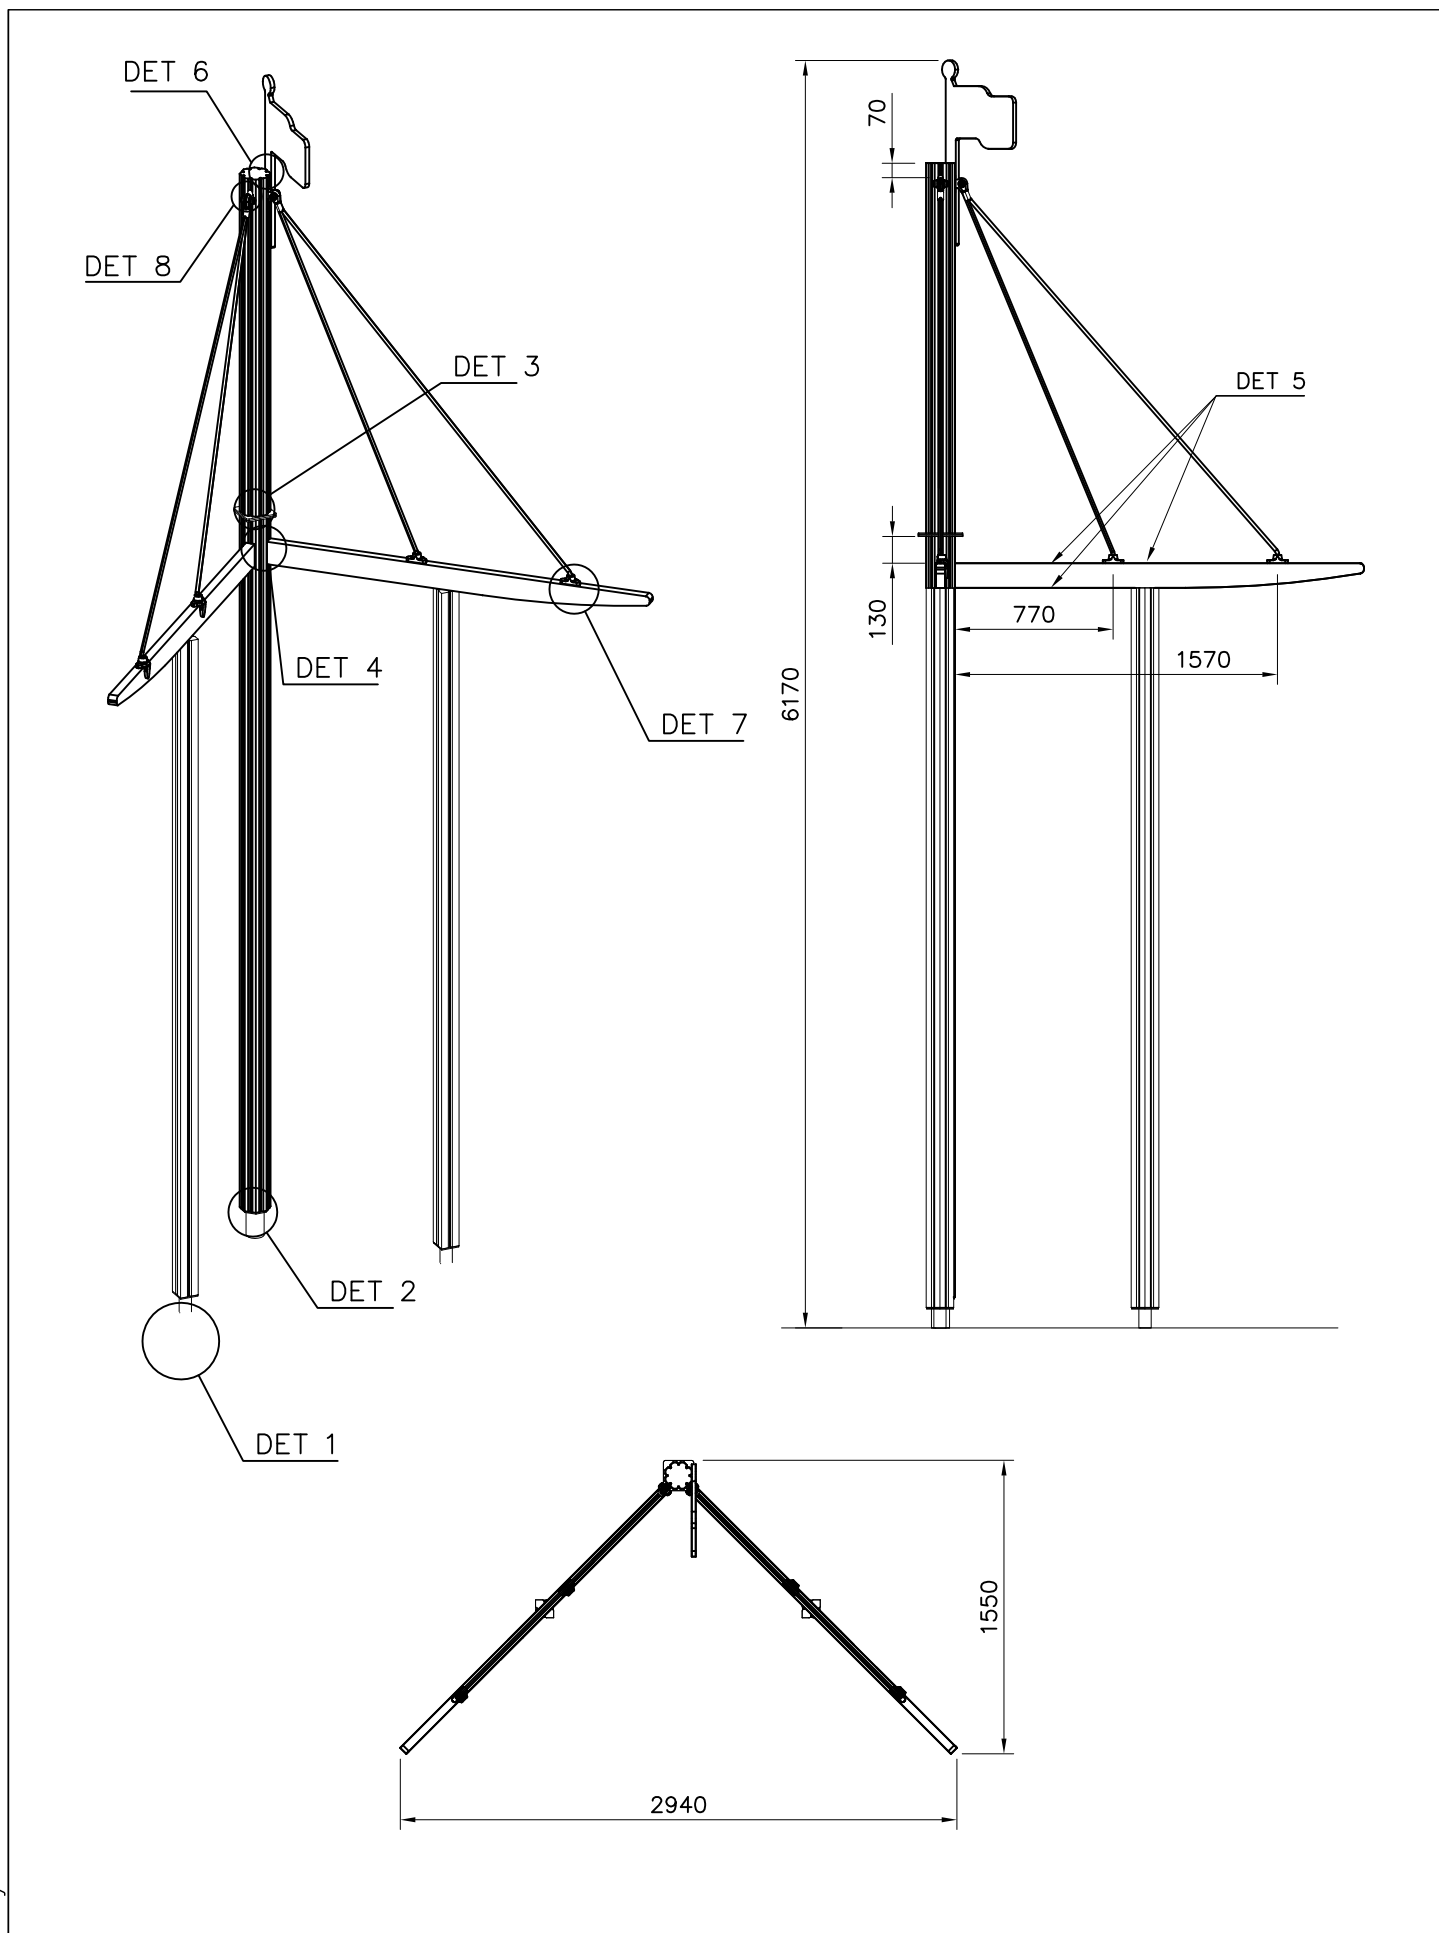

WINAM GROUP FANTASIA

707640

DATE: 13.4.2016