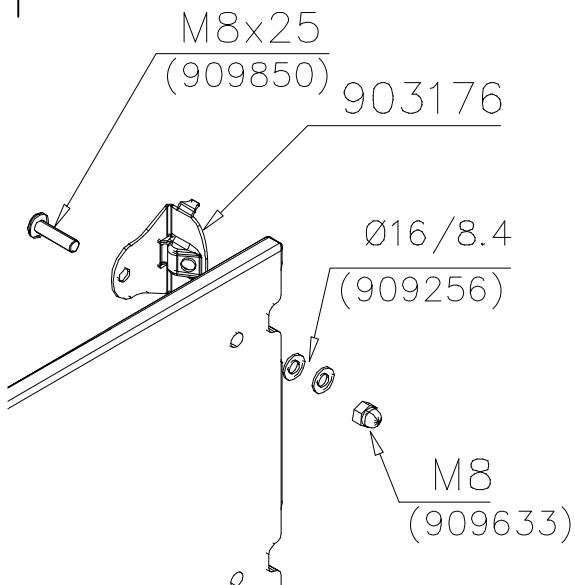

GAME WALL OPTIONS

706766	706772	706308	707453
640x702	640x702	640x702	640x702
707209	705705	707433	707386
640x702	640x702	640x702	640x702
709403	709358	709405	
640x702	640x702	420x702	

DET 1