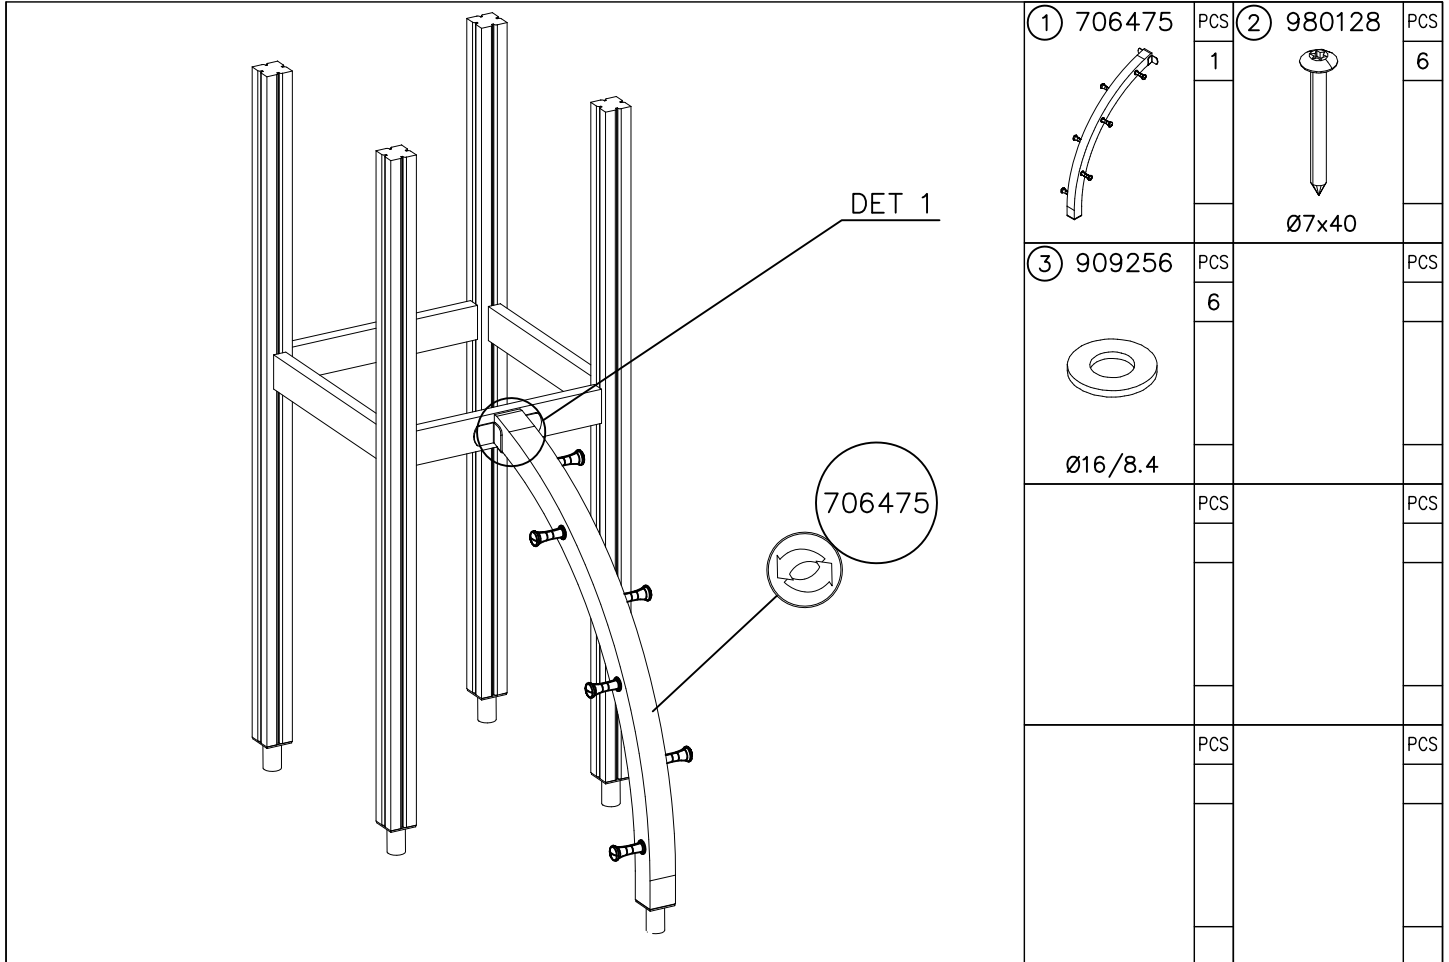

OPTIONS

706475		
	706475-602	DARK BROWN
	706475-603	LIGHT BROWN
	706475-604	LIGHT GRAY