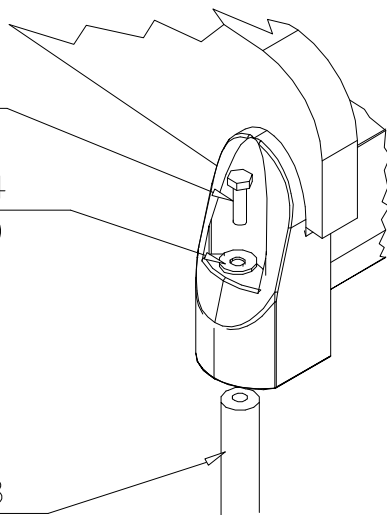

## DEEP FOUNDATION

DATE: 21.9.2016

DET 7

Insert sheet metal IN to the plastic cover.

DET 8

M8x40  
(909210)  
Ø24/8.4  
(905051)

901868

DET 9