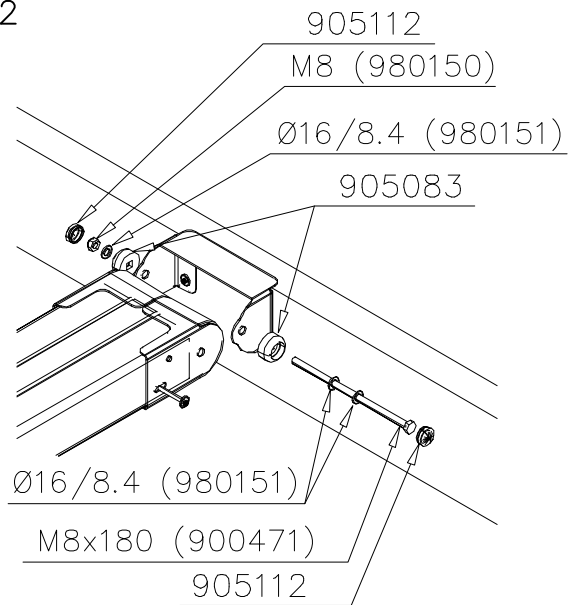

WINAM GROUP PLANK BRIDGE 16

FINNO

DATE: 5.4.2016

DET 2