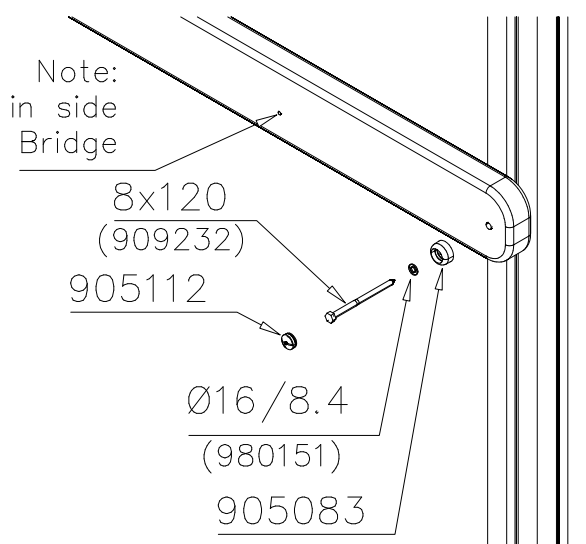

WINAM GROUP PLANK BRIDGE 16

FINNO

DATE: 5.4.2016

DET 3