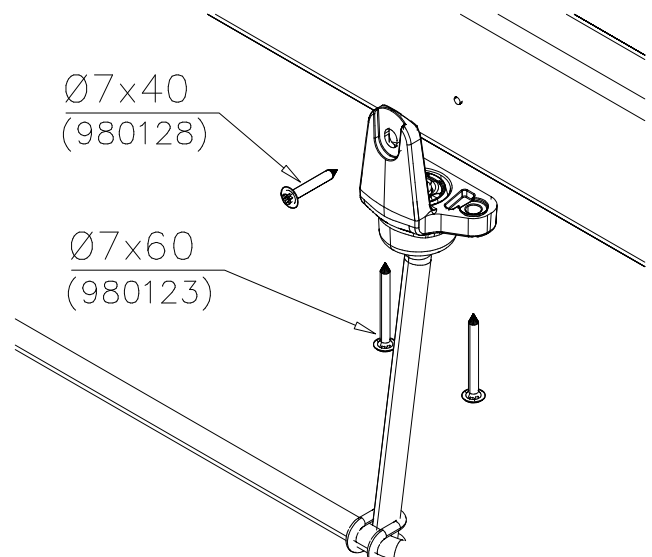

WINAM GROUP PLANK BRIDGE 16

FINNO

DATE: 5.4.2016

DET 4