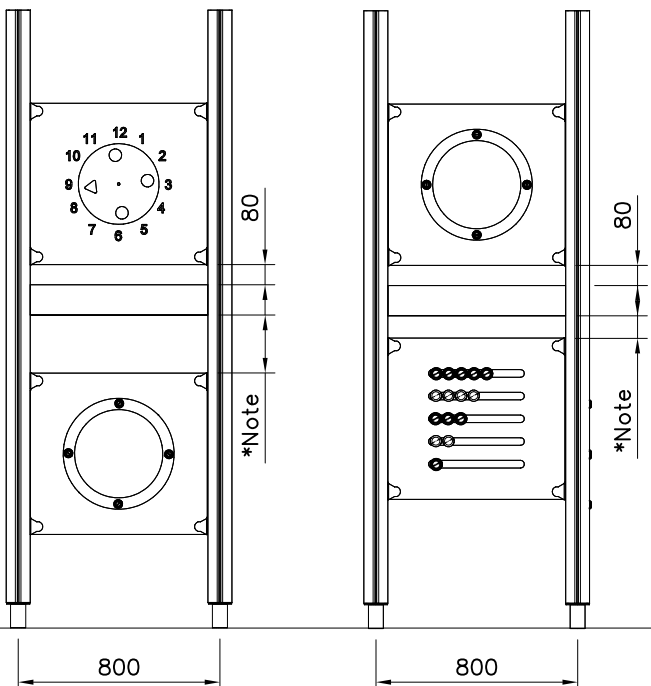

WINAM GROUP

M80

GAME WALL

DATE: 4.11.2019

① 903176	PCS	② 909850	PCS
	4		4
		M8x25	
③ 909256	PCS	④ 909633	PCS
	8		4
Ø16/8.4x1.6		M8	
⑤ 980123	PCS		PCS
	4		
Ø7x60			

*Note:

No gaps between:
8–25mm
89–230mm

COLOR OPTIONS

- -701 BLUE
- -702 YELLOW
- -703 LIME
- -704 DARK GRAY
- -705 LIGHT GRAY
- -706 RED
- -707 GREEN
- -708 FUXIA