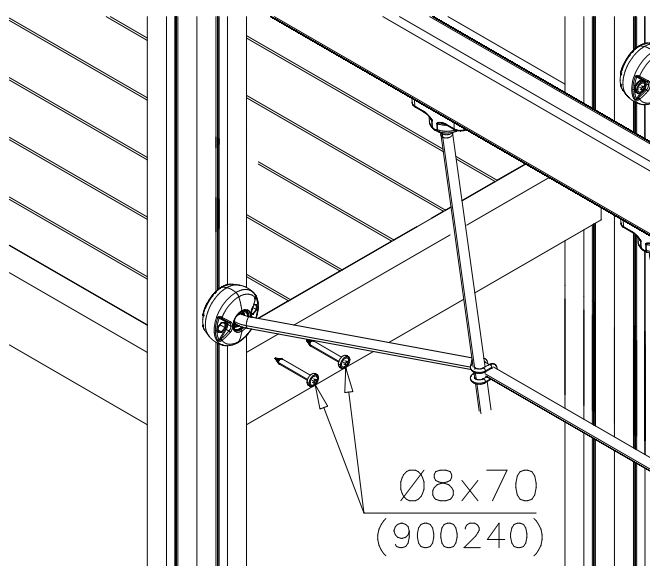

WINAM GROUP PLANK BRIDGE 16

FINNO

DATE: 5.4.2016

DET 5