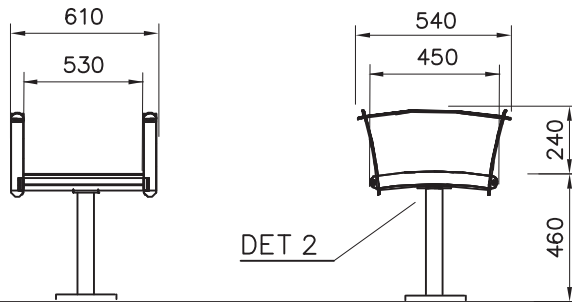

# WINAM GROUP NF4032, NF4033

DATE: 27.05.2020

ATTENTION! Product is delivered partly assembled A NF4032   
 NOTERA! Produkten levereras delvis monterad B NF4033

① N40201	PCS 2	② N40202	PCS 2
③ N40081	PCS 2	④ N40082	PCS 2
⑤ N40003	PCS 1	⑥ N40243	PCS 1
⑦ N40204	PCS 1	⑧ N00199	PCS 1
⑨ N00189	PCS 8	⑩ N03816	PCS 4
⑪ N30612	PCS 8		
⑫ N01816	PCS 4	⑭ N00192	PCS 4
⑬ N00191	PCS 8		