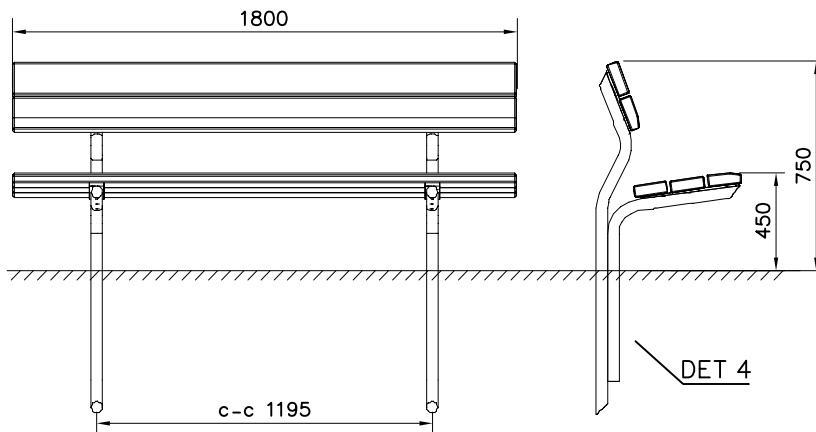

ATTENTION! Product is delivered partly assembled
 NOTERA! Produkten levereras delvis monterad

Note: Install the component N22713M on designed locations

① N22712M	PCS/ST	② N22713M	PCS/ST
	3		2
③ N22717	PCS/ST	④ N22716	PCS/ST
	2		2
seat		backrest	
⑤ N22711	PCS/ST	⑥ N00109	PCS/ST
	2		20
		7x30	
⑦ N01850	PCS/ST	⑧ N03816	PCS/ST
	8		8
M8x50		8,4x16x1,5	

DET 1

All wooden parts pre-drilled
 Alla träkomponenter är förborrade

DET 2

DET 3

DET 4