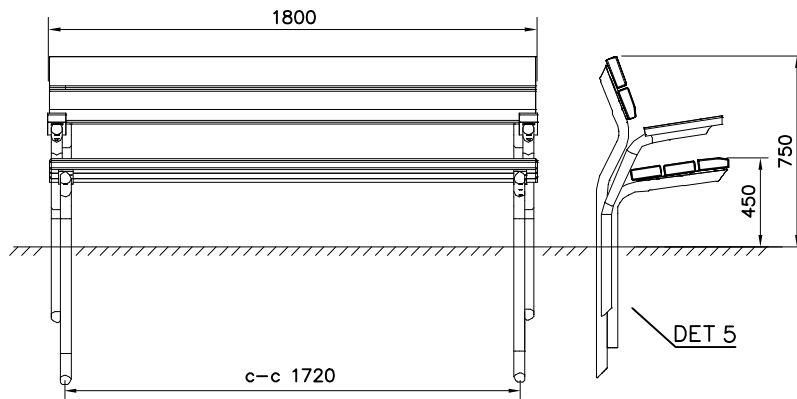

ATTENTION! Product is delivered partly assembled  
 NOTERA! Produkten levereras delvis monterad

Note: Install the component N22713M on designed locations

① N22712M	PCS/ST 3	② N22713M	PCS/ST 2
③ N22717	PCS/ST 2	④ N22716	PCS/ST 2
seat		backrest	
⑤ N23011	PCS/ST 1	⑥ N23018	PCS/ST 1
RIGHT		LEFT	
⑦ N23014	PCS/ST 2	⑧ N00109	PCS/ST 20
		7x30	
⑨ N01850	PCS/ST 8	⑩ N03816	PCS/ST 8
M8x50		8,4x16x1,5	
⑪ N50870	PCS/ST 4	⑫ N01801	PCS/ST 4
8x70		M8	

### DET 1

All wooden parts pre-drilled  
 Alla träkomponenter är förborrade