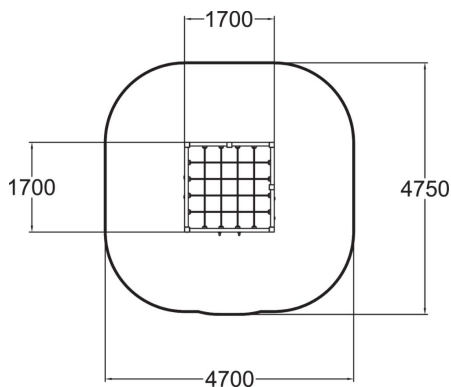

Climbing frame suitable for small children with many different climbing features such as rings, trapeze, ladders and a climbing wall.

User age	3+
Number of users	10
Product length, mm	1700
Product width, mm	1700
Product height, mm	1480
Impact area, m ²	20
Height required, mm	2970
Max. free fall height, mm	1470
Safety info	EN 1176-1 TÜV
Installation time (for 1), H	9
Foundation options	Deep mounting Surface mounting
Wood	
Metal colour	
Colour of walls and HPL	