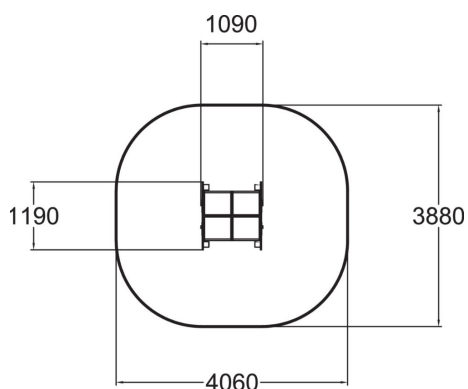

Do you dare to go through me? This inclusive tunnel is 1090 mm long. It is made of a high quality plastic tunnel with a see-through top section. The handles help to get in the tunnel making it easy to use for all.

User age	1+
Number of users	3
Product length, mm	1090
Product width, mm	1190
Product height, mm	1250
Impact area, m <sup>2</sup>	14
Falling space, m <sup>2</sup>	13.8
Height required, mm	2780
Max. free fall height, mm	980
Safety info	EN 1176-1 TÜV
Installation time (for 1), H	0
Foundation options	Deep mounting Surface mounting
Wood	
Colour of walls and HPL	