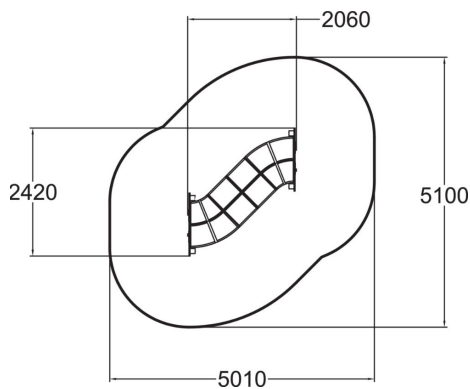

Do you dare to go through me? This inclusive tunnel is 2060 mm long. It is made of a high quality plastic tunnel with a partial see-through section. The handles help to get in the tunnel making it easy to use for all.

User age	1+
Number of users	5
Product length, mm	2060
Product width, mm	2420
Product height, mm	1250
Impact area, m ²	19
Falling space, m ²	19.1
Height required, mm	2780
Max. free fall height, mm	980
Safety info	EN 1176-1 TÜV
Installation time (for 1), H	4
Foundation options	Deep mounting Surface mounting
Wood	
Colour of walls and HPL	