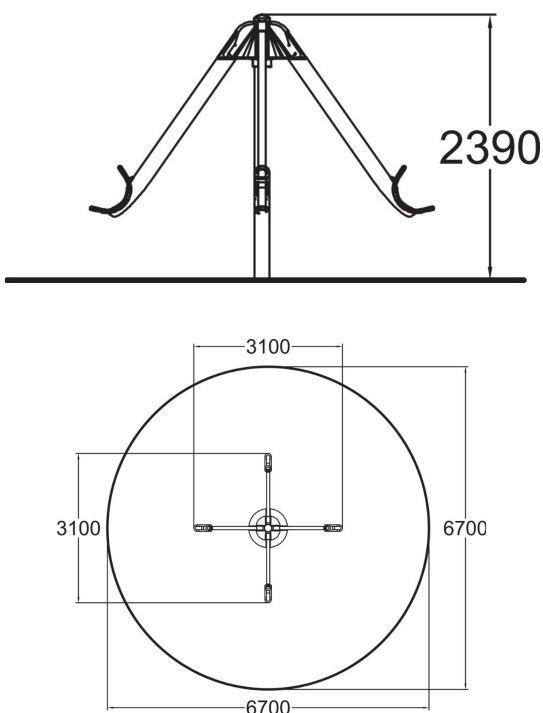

Waltz is a four-person rotating and smoothly rocking carousel with speed restrictor. When the players reduce gaining speed, the carousel also slows down. The play equipment combines two children's favorite equipment, a carousel and a spring rocker. These movements develop the sense of rhythm and communication skills in particular, as several people are needed to achieve the movement.

User age	6
Number of users	4
Product length, mm	3100
Product width, mm	3100
Product height, mm	2390
Height required, mm	2390
Max. free fall height, mm	1000
Safety info	EN 1176-1, 6 TÜV
Installation time (for 1), H	4
Foundation options	Deep mounting Surface mounting
Wood	
Metal colour	