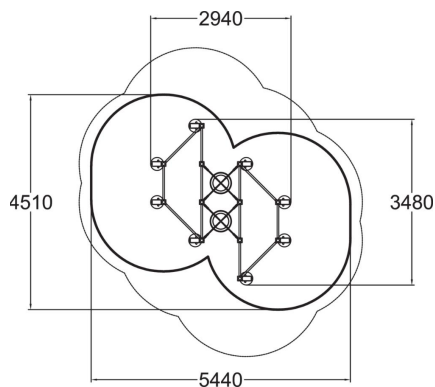

Circular track training for coordination and balance.

User age	3
Number of users	13
Product length, mm	2940
Product width, mm	3480
Product height, mm	1390
Impact area, m ²	17.6
Falling space, m ²	27.7
Height required, mm	2320
Max. free fall height, mm	1300
Safety info	EN 16630, EN 1176-1 TÜV
Installation time (for 1), H	16
Foundation options	Deep mounting Surface mounting