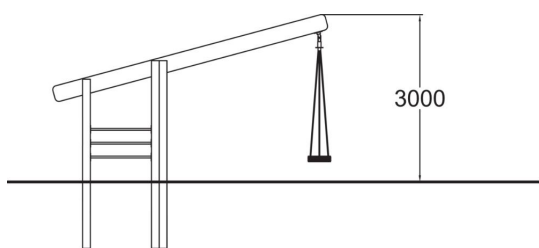

Fun swing frame for a group swing, matching the Clover family of products. The frame height is 3,00 mm. The metal bars in the swing frame can be used for climbing and spinning.

User age	4+
Number of users	4
Product length, mm	5000
Product width, mm	290
Product height, mm	3000
Impact area, m ²	54.5
Height required, mm	3000
Max. free fall height, mm	1450
Safety info	EN 1176-1, 2 TÜV
Installation time (for 1), H	10
Foundation options	Deep mounting