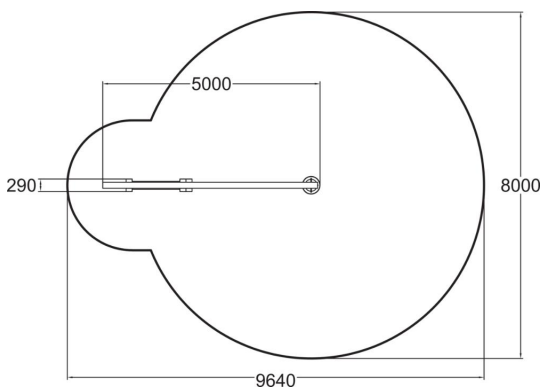

Fun swing frame for a group swing, matching the Clover family of products. The frame height is 3,00 mm. The metal bars in the swing frame can be used for climbing and spinning.

User age	4+
Number of users	4
Product length, mm	5000
Product width, mm	290
Product height, mm	3000
Impact area, m ²	54.5
Height required, mm	3000
Max. free fall height, mm	1450
Safety info	EN 1176-1, 2 TÜV
Installation time (for 1), H	10
Foundation options	Deep mounting