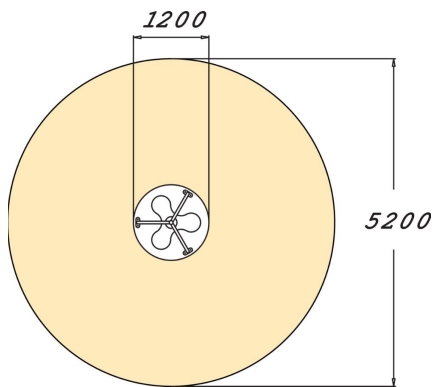

A carousel for four persons. The carousel houses a round plane at a height of 140mm, a triangular plane for seating at a height of 410mm and three metal poles which offer the riders support and allow them to rotate the device. Whirling around in the carousel offers children a fun way of developing their sense of balance.

|                               |   |
|-------------------------------|---|
| User age                      | 3+  |
| Number of users               | 3   |
| Product length, mm            | 1200  |
| Product width, mm             | 1200  |
| Product height, mm            | 770   |
| Impact area, m <sup>2</sup>   | 21.2  |
| Falling space, m <sup>2</sup> | 21.2  |
| Height required, mm           | 1930  |
| Max. free fall height, mm     | 1000  |
| Safety info                   | EN 1176-1, 5 TÜV  |
| Installation time (for 1), H  | 1.5   |
| Foundation options            | Deep mounting<br>Surface mounting   |
| Metal colour                  |  |
| Colour of walls and HPL       |  |