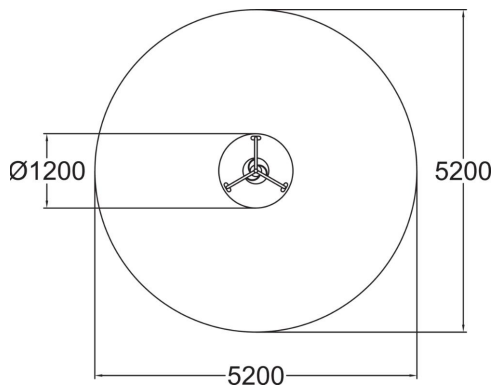

WINAM GROUP

137004M

Rumba

Rumba is a fun playground equipment that rotates around like a carousel swaying from side to side as well. Rumba is well suited to all the children, because it is easy to sit on using the handles.

| | |
|-------------------------------|-----------------------------------|
| User age | 3+ |
| Number of users | 6 |
| Product length, mm | 1200 |
| Product width, mm | 1200 |
| Product height, mm | 1020 |
| Impact area, m ² | 21.2 |
| Falling space, m ² | 21.2 |
| Height required, mm | 2220 |
| Max. free fall height, mm | 1000 |
| Safety info | EN 1176-1, 6 TÜV |
| Installation time (for 1), H | 2 |
| Foundation options | Deep mounting Surface mounting |
| Colour of walls and HPL | |