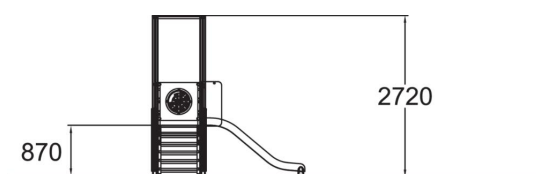

-  Play panels
1
-  Roofs
1
-  Slides
1
-  Towers
1

Playground equipment for younger children, including steps, 870 mm high platform with added play function in the form of a labyrinth wall, and a low slide. Safe and durable, it develops small children's motor skills. An updated version of the traditional slide, which is every child's favourite year after year.

User age	1+
Number of users	3
Product length, mm	1630
Product width, mm	2580
Product height, mm	2720
Impact area, m ²	19
Height required, mm	2760
Max. free fall height, mm	1000
Safety info	EN 1176-1, 3 TÜV
Installation time (for 1), H	6
Foundation options	Deep mounting Surface mounting