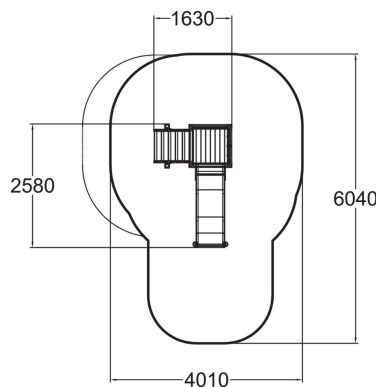

-  Play panels
1
-  Roofs
1
-  Slides
1
-  Towers
1

Playground equipment for younger children, including steps, 870 mm high platform with added play function in the form of a labyrinth wall, and a low slide. Safe and durable, it develops small children's motor skills. An updated version of the traditional slide, which is every child's favourite year after year.

User age	1+
Number of users	3
Product length, mm	1630
Product width, mm	2580
Product height, mm	2720
Impact area, m ²	19
Height required, mm	2760
Max. free fall height, mm	1000
Safety info	EN 1176-1, 3 TÜV
Installation time (for 1), H	6
Foundation options	Deep mounting Surface mounting