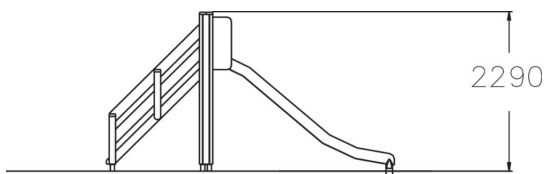

WINAM GROUP

137019M

Slide

User age	2+
Number of users	6
Product length, mm	4150
Product width, mm	900
Product height, mm	2290
Impact area, m ²	22
Falling space, m ²	24.2
Height required, mm	2990
Max. free fall height, mm	1470
Safety info	EN 1176-1, 3 TÜV
Installation time (for 1), H	5
Foundation options	Deep mounting Surface mounting