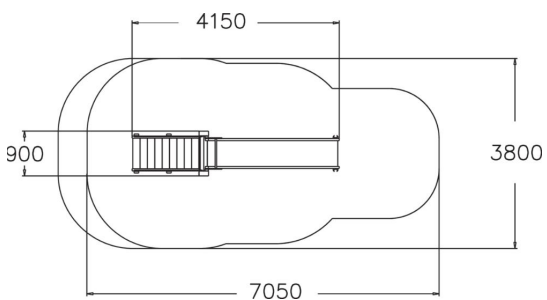

WINAM GROUP

137019M

Slide

User age	2+
Number of users	6
Product length, mm	4150
Product width, mm	900
Product height, mm	2290
Impact area, m ²	22
Falling space, m ²	24.2
Height required, mm	2990
Max. free fall height, mm	1470
Safety info	EN 1176-1, 3 TÜV
Installation time (for 1), H	5
Foundation options	Deep mounting Surface mounting