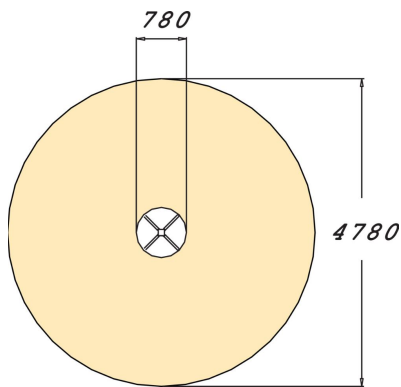

A carousel for four persons. The carousel houses a round plane at a height of 140mm, a supporting beam and four metal bars which children can grip for support. Whirling around in the carousel offers children a fun way of developing their sense of balance.

User age	2+
Number of users	4
Product length, mm	780
Product width, mm	780
Product height, mm	1030
Impact area, m ²	18
Falling space, m ²	18
Height required, mm	2140
Max. free fall height, mm	1000
Safety info	EN 1176-1, 5 TÜV
Installation time (for 1), H	3
Foundation options	Deep mounting Surface mounting