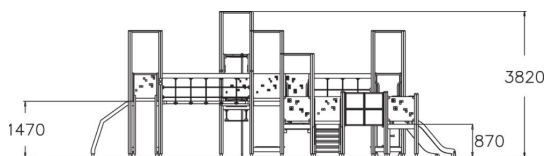

-  Bridges
4
-  Climbing
4
-  Play panels
2
-  Roofs
6
-  Slides
3
-  Towers
6

This is a large and diverse playground set that is bound to inspire all children. A lower (870 mm) and a higher (1,470 mm) tower make it exciting, and various different climbing elements work together to diversely develop the children's motor skills. The steps, tunnel and slide are suitable for safe sliding by the youngest ones. The taller tower can also be accessed by a rung net, curved climbing wall with rope, climbing frame with rungs or curved ladder and the exhilarating descent at high speed is via the slide or a fireman's pole. There is a fun board bridge and rung bridge for safe passage between the towers. Beneath the tower equipment there are labyrinth and roulette walls as well as 6 seats for having a rest when necessary.

User age	1+
Number of users	51
Product length, mm	9610
Product width, mm	9330
Product height, mm	3820
Impact area, m ²	104.3
Falling space, m ²	108
Height required, mm	3860
Max. free fall height, mm	1970
Safety info	EN 1176-1, 3 TÜV
Installation time (for 1), H	44
Foundation options	Deep mounting Surface mounting