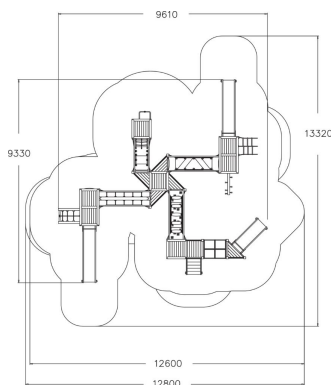

-  Bridges
4
-  Climbing
4
-  Play panels
2
-  Roofs
6
-  Slides
3
-  Towers
6

This is a large and diverse playground set that is bound to inspire all children. A lower (870 mm) and a higher (1,470 mm) tower make it exciting, and various different climbing elements work together to diversely develop the children's motor skills. The steps, tunnel and slide are suitable for safe sliding by the youngest ones. The taller tower can also be accessed by a rung net, curved climbing wall with rope, climbing frame with rungs or curved ladder and the exhilarating descent at high speed is via the slide or a fireman's pole. There is a fun board bridge and rung bridge for safe passage between the towers. Beneath the tower equipment there are labyrinth and roulette walls as well as 6 seats for having a rest when necessary.

User age	1+
Number of users	51
Product length, mm	9610
Product width, mm	9330
Product height, mm	3820
Impact area, m ²	104.3
Falling space, m ²	108
Height required, mm	3860
Max. free fall height, mm	1970
Safety info	EN 1176-1, 3 TÜV
Installation time (for 1), H	44
Foundation options	Deep mounting Surface mounting