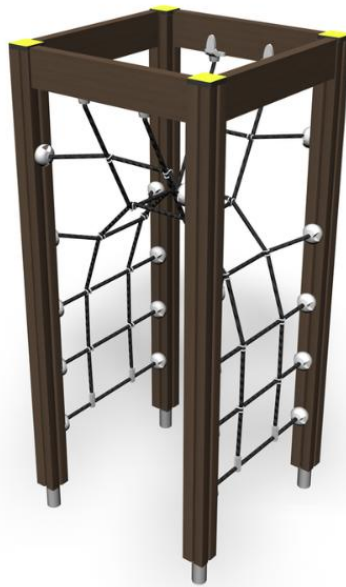

## Climbing Frame

-  Climbing  
4
-  Towers  
1

User age	4+
Number of users	4
Product length, mm	890
Product width, mm	890
Product height, mm	1980
Impact area, m <sup>2</sup>	17.6
Falling space, m <sup>2</sup>	17.6
Height required, mm	3470
Max. free fall height, mm	1970
Safety info	EN 1176-1 TÜV
Installation time (for 1), H	3
Foundation options	Deep mounting Surface mounting