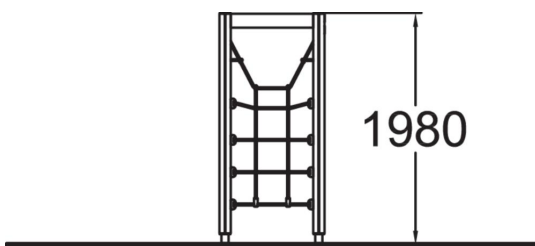

## Climbing Frame

-  Climbing  
4
-  Towers  
1

User age	4+
Number of users	4
Product length, mm	890
Product width, mm	890
Product height, mm	1980
Impact area, m <sup>2</sup>	17.6
Falling space, m <sup>2</sup>	17.6
Height required, mm	3470
Max. free fall height, mm	1970
Safety info	EN 1176-1 TÜV
Installation time (for 1), H	3
Foundation options	Deep mounting Surface mounting