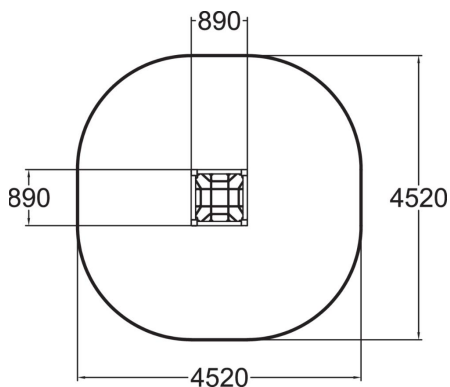

## Climbing Frame

-  Climbing  
4
-  Towers  
1

User age	4+
Number of users	4
Product length, mm	890
Product width, mm	890
Product height, mm	1980
Impact area, m <sup>2</sup>	17.6
Falling space, m <sup>2</sup>	17.6
Height required, mm	3470
Max. free fall height, mm	1970
Safety info	EN 1176-1 TÜV
Installation time (for 1), H	3
Foundation options	Deep mounting Surface mounting