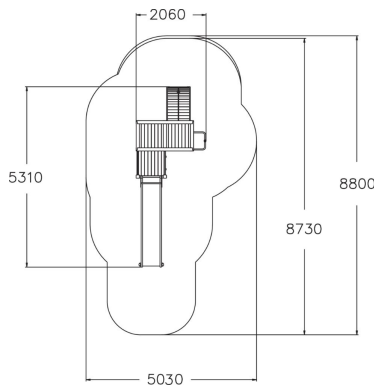

WINAM GROUP

137100M

Activity Tower

	Climbing 3
	Roofs 2
	Slides 1
	Towers 2

Multifunctional play tower with long slide. The high (1,470 mm) tower can be accessed by rung ladder or a curved climbing wall with a rope, and the exhilarating descent at high speed is via the slide or fireman's pole.

User age	4+
Number of users	9
Product length, mm	5310
Product width, mm	2060
Product height, mm	3320
Impact area, m ²	31.2
Falling space, m ²	31.5
Height required, mm	3360
Max. free fall height, mm	1470
Safety info	EN 1176-1, 3 TÜV
Installation time (for 1), H	12
Foundation options	Deep mounting Surface mounting
Wood	
Metal colour	
Colour of walls and HPL	
Ropes	