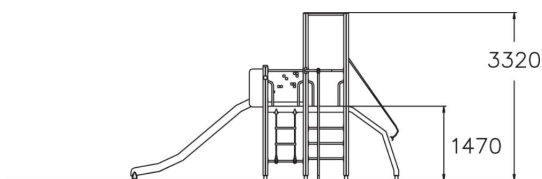

WINAM GROUP

137100M

Activity Tower

	Climbing 3
	Roofs 2
	Slides 1
	Towers 2

Multifunctional play tower with long slide. The high (1,470 mm) tower can be accessed by rung ladder or a curved climbing wall with a rope, and the exhilarating descent at high speed is via the slide or fireman's pole.

User age	4+
Number of users	9
Product length, mm	5310
Product width, mm	2060
Product height, mm	3320
Impact area, m ²	31.2
Falling space, m ²	31.5
Height required, mm	3360
Max. free fall height, mm	1470
Safety info	EN 1176-1, 3 TÜV
Installation time (for 1), H	12
Foundation options	Deep mounting Surface mounting
Wood	
Metal colour	
Colour of walls and HPL	
Ropes	