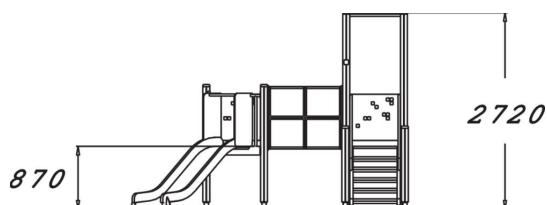

-  Roofs  
1
-  Slides  
1
-  Towers  
2

Playground equipment for younger children, including steps, tunnel and a 870 mm high platform, and a low slide. Safe and durable, it develops small children's motor skills. An updated version of the traditional slide, which is every child's favourite year after year. The frame top is made of laminate and pine.

User age	1+
Number of users	6
Product length, mm	3830
Product width, mm	1890
Product height, mm	2720
Impact area, m <sup>2</sup>	23.9
Falling space, m <sup>2</sup>	25.9
Height required, mm	2760
Max. free fall height, mm	1000
Safety info	EN 1176-1, 3 TÜV
Installation time (for 1), H	10
Foundation options	Deep mounting Surface mounting