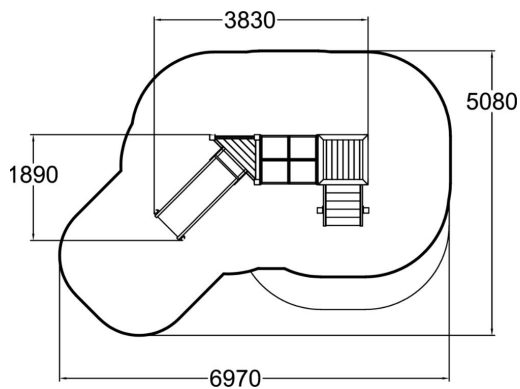

-  Roofs  
1
-  Slides  
1
-  Towers  
2

Playground equipment for younger children, including steps, tunnel and a 870 mm high platform, and a low slide. Safe and durable, it develops small children's motor skills. An updated version of the traditional slide, which is every child's favourite year after year. The frame top is made of laminate and pine.

User age	1+
Number of users	6
Product length, mm	3830
Product width, mm	1890
Product height, mm	2720
Impact area, m <sup>2</sup>	23.9
Falling space, m <sup>2</sup>	25.9
Height required, mm	2760
Max. free fall height, mm	1000
Safety info	EN 1176-1, 3 TÜV
Installation time (for 1), H	10
Foundation options	Deep mounting Surface mounting