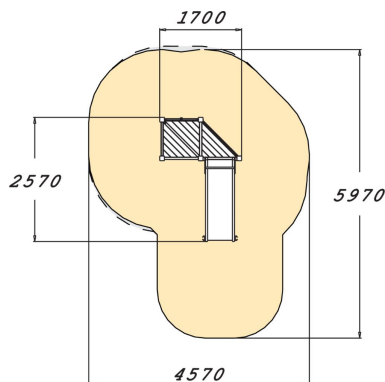

Playground product with a climbing frame with triangular steps to a 870 mm high platform and a small slide.

User age	1+
Number of users	5
Product length, mm	1700
Product width, mm	2570
Product height, mm	1690
Impact area, m <sup>2</sup>	20
Falling space, m <sup>2</sup>	20.2
Height required, mm	2670
Max. free fall height, mm	1000
Safety info	EN 1176-1, 3 TÜV
Installation time (for 1), H	6
Foundation options	Deep mounting Surface mounting