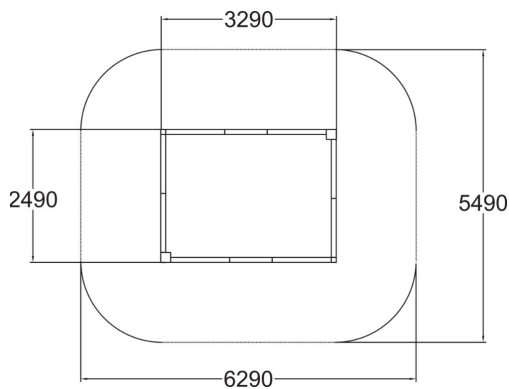

A wooden sandbox with clean lines, 2,490 mm x 3,290 mm in size. With its wide side walls, topped with HPL paneling, this sandbox offers children an opportunity to test their balance, as well as providing a comfortable seat for adults. The opposite corners of the sandbox are equipped with effect coloured HPL plates for seating or sand cakes. The HPL paneling is durable against wear and different weather conditions, and it is easy to wipe clean from sand and water. The sandbox offers children a good opportunity to use their imagination and improve their three-dimensional perception.

User age	1+
Number of users	14
Product length, mm	3290
Product width, mm	2490
Product height, mm	310
Falling space, m <sup>2</sup>	32.6
Height required, mm	2110
Max. free fall height, mm	310
Safety info	EN 1176-1 TÜV
Installation time (for 1), H	2
Foundation options	Deep mounting