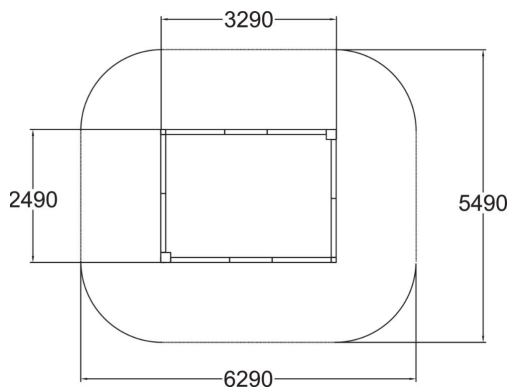

A wooden sandbox with clean lines, 2,490 mm x 3,290 mm in size. With its wide side walls, top part coated with HPL panelling, this sandbox offers children an opportunity to test their balance and provides a comfortable seat for adults. The opposite corners of the sandbox are equipped with effect coloured HPL plates for seating or sand cakes. The HPL panelling is durable against wear and different weather conditions, and it is easy to wipe clean from sand and water. The sandbox offers children a good opportunity to use their imagination and improve their three-dimensional perception.

User age	1+
Number of users	14
Product length, mm	3290
Product width, mm	2490
Product height, mm	310
Falling space, m ²	32.6
Height required, mm	2110
Max. free fall height, mm	310
Safety info	EN 1176-1:2008
Installation time (for 1), H	2
Foundation options	Deep mounting