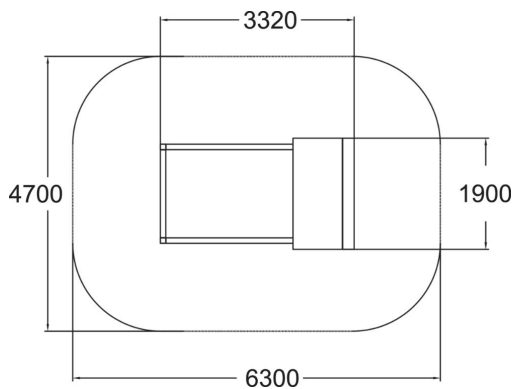

-  Play panels
2
-  Roofs
1

This playground equipment comprises a sandbox and a hut with a saddleback roof. A wooden sandbox with clean lines, 2,100mm x 3,150m in size. With its wide side walls, this sandbox offers children an opportunity to test their balance and provides a comfortable seat for adults. The hut consists of a kiosk window, a seat and a roulette wall outside the hut. The sandbox offers children a good opportunity to use their imagination and improve their three-dimensional perception. Role-playing games give children an opportunity to experience feelings and to develop their social and communicative skills.

User age	1+
Number of users	10
Product length, mm	1900
Product width, mm	2920
Product height, mm	2320
Falling space, m ²	25.7
Height required, mm	2360
Max. free fall height, mm	310
Safety info	EN 1176-1 TÜV
Installation time (for 1), H	6
Foundation options	Deep mounting