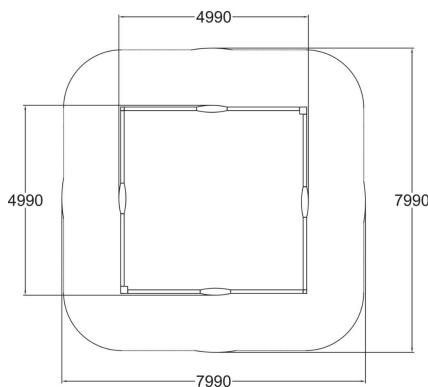

WINAM GROUP

137410M

Sandbox

User age	1+
Number of users	46
Product length, mm	4990
Product width, mm	4990
Product height, mm	310
Height required, mm	2110
Max. free fall height, mm	310
Safety info	EN 1176-1 TÜV
Installation time (for 1), H	2
Foundation options	Deep mounting