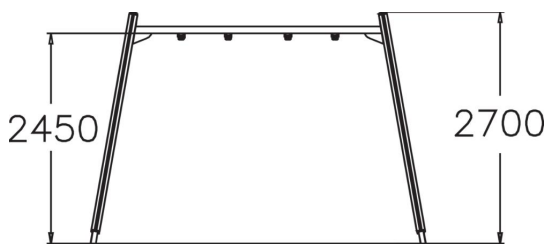

Swing frame for two swings, matching the Finno family of products. The frame height is 2,70 mm. The chain is 210 cm long. Swinging stimulates the vestibular system located in the inner ear, which in turn develops motor coordination and balance. The swinging motion also soothes the mind.

User age	4+
Number of users	2
Product length, mm	3910
Product width, mm	1750
Product height, mm	2700
Impact area, m <sup>2</sup>	25.5
Falling space, m <sup>2</sup>	25.5
Height required, mm	2900
Max. free fall height, mm	1400
Safety info	EN 1176-1, 2 TÜV
Installation time (for 1), H	6
Foundation options	Deep mounting Surface mounting