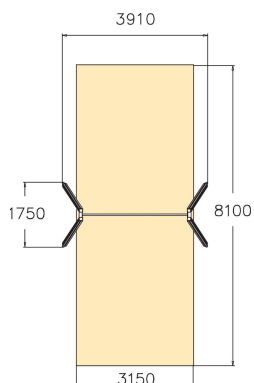

Swing frame for two swings, matching the Finno family of products. The frame height is 2,70 mm. The chain is 210 cm long. Swinging stimulates the vestibular system located in the inner ear, which in turn develops motor coordination and balance. The swinging motion also soothes the mind.

User age	4+
Number of users	2
Product length, mm	3910
Product width, mm	1750
Product height, mm	2700
Impact area, m <sup>2</sup>	25.5
Falling space, m <sup>2</sup>	25.5
Height required, mm	2900
Max. free fall height, mm	1400
Safety info	EN 1176-1, 2 TÜV
Installation time (for 1), H	6
Foundation options	Deep mounting Surface mounting