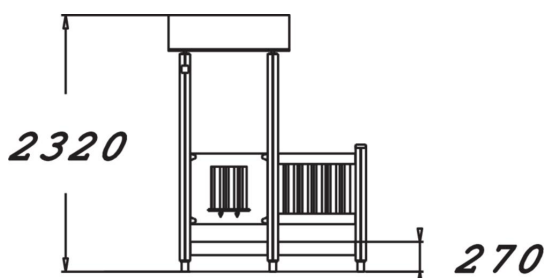

User age	1+
Number of users	5
Product length, mm	1800
Product width, mm	1050
Product height, mm	2320
Falling space, m ²	16.4
Height required, mm	2410
Max. free fall height, mm	270
Safety info	EN 1176-1 TÜV
Installation time (for 1), H	6
Foundation options	Deep mounting Surface mounting