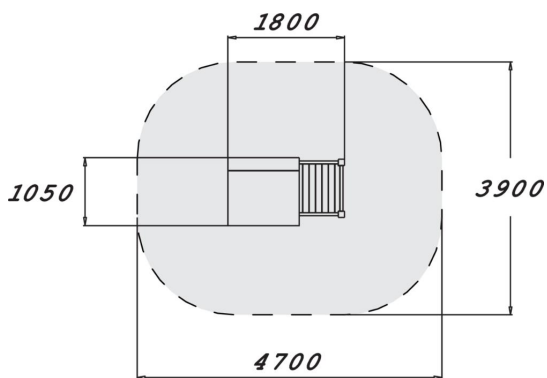

User age	1+
Number of users	5
Product length, mm	1800
Product width, mm	1050
Product height, mm	2320
Falling space, m ²	16.4
Height required, mm	2410
Max. free fall height, mm	270
Safety info	EN 1176-1 TÜV
Installation time (for 1), H	6
Foundation options	Deep mounting Surface mounting