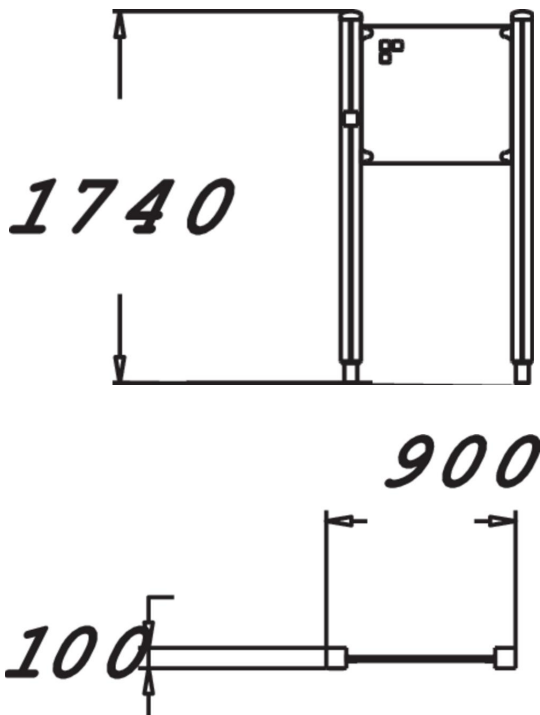

Product length, mm	900
Product width, mm	100
Product height, mm	1740
Installation time (for 1), H	1
Foundation options	Deep mounting Surface mounting