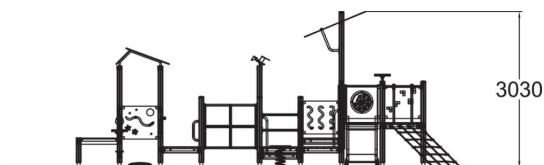

WINAM GROUP

137601

Play Centre S

-  Climbing
2
-  Play panels
7
-  Roofs
2
-  Slides
1
-  Towers
1

User age	1+
Number of users	12
Product length, mm	5910
Product width, mm	7530
Product height, mm	3040
Impact area, m ²	45.5
Falling space, m ²	56.2
Height required, mm	3040
Max. free fall height, mm	1000
Safety info	EN 1176-1, 3 TÜV
Installation time (for 1), H	18
Foundation options	Deep mounting
Colour of walls and HPL	