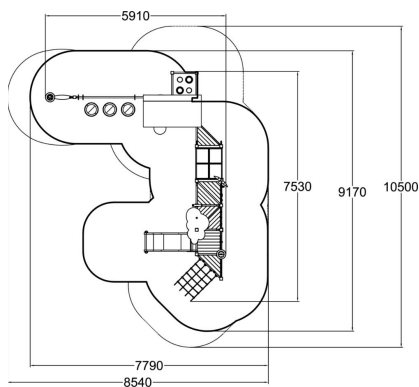

WINAM GROUP

137601

Play Centre S

-  Climbing
2
-  Play panels
7
-  Roofs
2
-  Slides
1
-  Towers
1

User age	1+
Number of users	12
Product length, mm	5910
Product width, mm	7530
Product height, mm	3040
Impact area, m ²	45.5
Falling space, m ²	56.2
Height required, mm	3040
Max. free fall height, mm	1000
Safety info	EN 1176-1, 3 TÜV
Installation time (for 1), H	18
Foundation options	Deep mounting
Colour of walls and HPL	