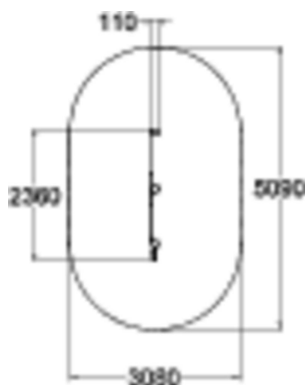

Communication spot is an important support in everyday life for a child who does not speak or has difficulty producing or understanding speech. The product is useful for interaction and coordination support for all children. With the help of the communication board, the pictures can be used, for example, to look together in which the order the events will occur during the day. Children and families who are learning a new language can also benefit from the picture boards. Please note! The picture symbols or stickers are not available from Lappset.

User age	1+
Product length, mm	2360
Product width, mm	110
Product height, mm	2230
Falling space, m ²	13.6
Height required, mm	2230
Foundation options	Deep mounting Surface mounting
Wood	
Colour of walls and HPL	