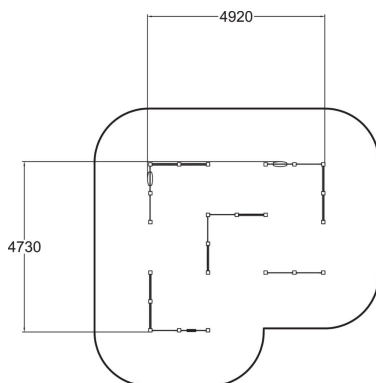

 Play panels
11

User age	1+
Number of users	16
Product length, mm	4920
Product width, mm	4730
Product height, mm	1690
Falling space, m ²	53.2
Height required, mm	1800
Safety info	EN 1176-1 TÜV
Installation time (for 1), H	11
Foundation options	Deep mounting
Colour of walls and HPL	