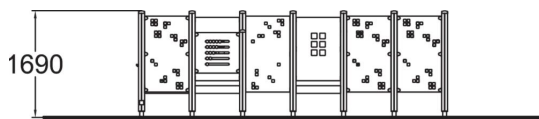

 Play panels
11

User age	1+
Number of users	16
Product length, mm	4920
Product width, mm	4730
Product height, mm	1690
Falling space, m ²	53.2
Height required, mm	1800
Safety info	EN 1176-1 TÜV
Installation time (for 1), H	11
Foundation options	Deep mounting
Colour of walls and HPL	