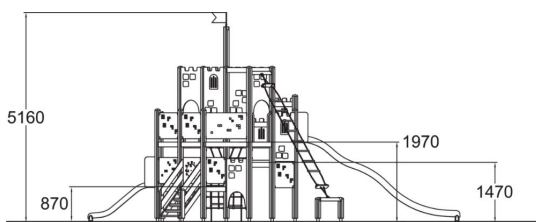

-  Climbing
3
-  Play panels
1
-  Slides
3
-  Towers
2

The Castle is a favorite of themed play for many ages. The youngest players can climb to the lower wooden slide by stairs. There is a double rope ladder to climb higher and a special feature of this product: the rotating ladder! It allows children to develop their climbing skills, endurance and agility. The long slide and the fireman's pole offer a quick exit from the tower. Below the tower there is an arch-shaped net, perfect for exercising spatial perception.

User age	3+
Number of users	25
Product length, mm	6090
Product width, mm	9190
Product height, mm	5160
Impact area, m ²	66.7
Falling space, m ²	69.2
Height required, mm	5160
Max. free fall height, mm	2900
Safety info	EN 1176-1, 3 TÜV
Installation time (for 1), H	30
Foundation options	Deep mounting
Colour of walls and HPL	