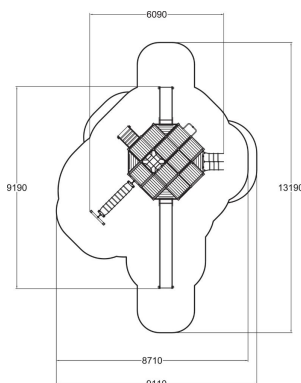

-  Climbing
3
-  Play panels
1
-  Slides
3
-  Towers
2

The Castle is a favorite of themed play for many ages. The youngest players can climb to the lower wooden slide by stairs. There is a double rope ladder to climb higher and a special feature of this product: the rotating ladder! It allows children to develop their climbing skills, endurance and agility. The long slide and the fireman's pole offer a quick exit from the tower. Below the tower there is an arch-shaped net, perfect for exercising spatial perception.

User age	3+
Number of users	25
Product length, mm	6090
Product width, mm	9190
Product height, mm	5160
Impact area, m ²	66.7
Falling space, m ²	69.2
Height required, mm	5160
Max. free fall height, mm	2900
Safety info	EN 1176-1, 3 TÜV
Installation time (for 1), H	30
Foundation options	Deep mounting
Colour of walls and HPL	