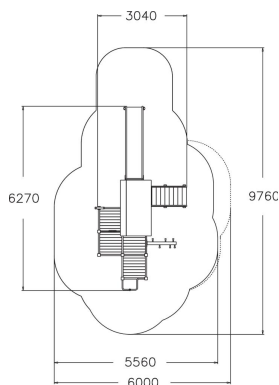

WINAM GROUP

137740

FARM HOUSE

-  Climbing
1
-  Play panels
6
-  Roofs
1
-  Slides
1
-  Towers
3

User age	3+
Number of users	25
Product length, mm	3040
Product width, mm	6270
Product height, mm	3450
Impact area, m ²	38.2
Falling space, m ²	40
Height required, mm	3450
Max. free fall height, mm	1470
Safety info	EN 1176-1, 3 TÜV
Installation time (for 1), H	9
Foundation options	Deep mounting