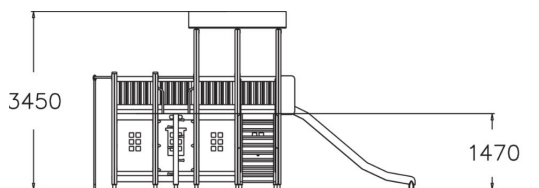

WINAM GROUP

137740

FARM HOUSE

-  Climbing
1
-  Play panels
6
-  Roofs
1
-  Slides
1
-  Towers
3

User age	3+
Number of users	25
Product length, mm	3040
Product width, mm	6270
Product height, mm	3450
Impact area, m ²	38.2
Falling space, m ²	40
Height required, mm	3450
Max. free fall height, mm	1470
Safety info	EN 1176-1, 3 TÜV
Installation time (for 1), H	9
Foundation options	Deep mounting