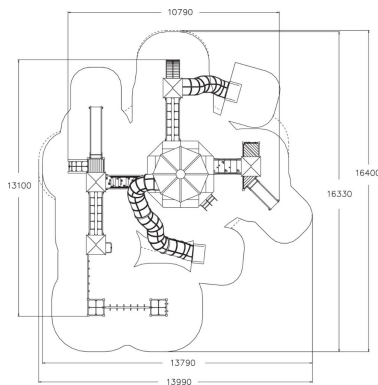

WINAM GROUP

137750

ACTIVITY CENTRE

-  Bridges
4
-  Climbing
9
-  Play panels
8
-  Roofs
6
-  Slides
5
-  Towers
7

User age	3+
Number of users	80
Product length, mm	10790
Product width, mm	13100
Product height, mm	6440
Impact area, m ²	147.4
Falling space, m ²	151.3
Height required, mm	6440
Max. free fall height, mm	1970
Safety info	EN 1176-1, 3 TÜV
Installation time (for 1), H	80
Foundation options	Deep mounting
Colour of walls and HPL	