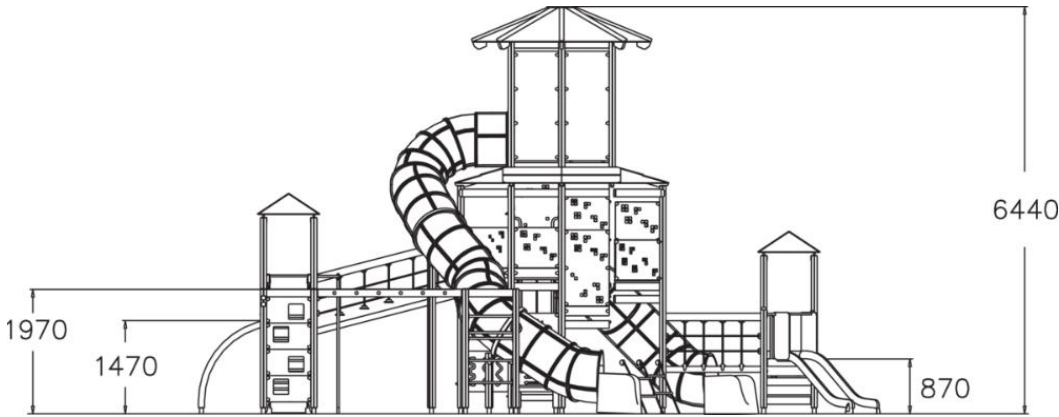

WINAM GROUP

137750

ACTIVITY CENTRE

-  Bridges
4
-  Climbing
9
-  Play panels
8
-  Roofs
6
-  Slides
5
-  Towers
7

User age	3+
Number of users	80
Product length, mm	10790
Product width, mm	13100
Product height, mm	6440
Impact area, m ²	147.4
Falling space, m ²	151.3
Height required, mm	6440
Max. free fall height, mm	1970
Safety info	EN 1176-1, 3 TÜV
Installation time (for 1), H	80
Foundation options	Deep mounting
Colour of walls and HPL	