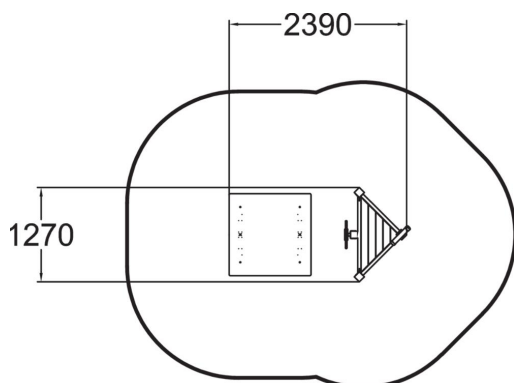

-  Play panels
2
-  Roofs
1
-  Towers
2

User age	1+
Number of users	4
Product length, mm	2390
Product width, mm	1270
Product height, mm	2210
Falling space, m ²	17.5
Height required, mm	2210
Max. free fall height, mm	270
Safety info	EN 1176-1 TÜV
Installation time (for 1), H	5
Foundation options	Deep mounting