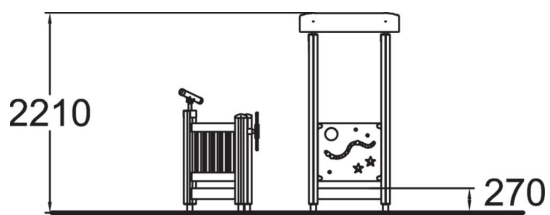

-  Play panels
2
-  Roofs
1
-  Towers
2

User age	1+
Number of users	4
Product length, mm	2390
Product width, mm	1270
Product height, mm	2210
Falling space, m ²	17.5
Height required, mm	2210
Max. free fall height, mm	270
Safety info	EN 1176-1 TÜV
Installation time (for 1), H	5
Foundation options	Deep mounting