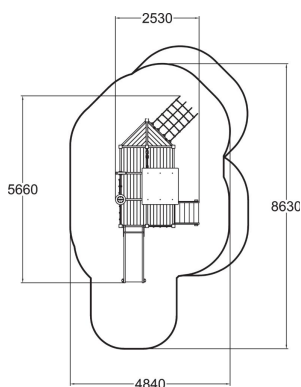

WINAM GROUP

137820

Little Ship

-  Climbing
1
-  Play panels
8
-  Roofs
1
-  Slides
1
-  Towers
1

User age	1+
Number of users	8
Product length, mm	5660
Product width, mm	2530
Product height, mm	2740
Impact area, m ²	32.2
Falling space, m ²	37
Height required, mm	2740
Max. free fall height, mm	1000
Safety info	EN 1176-1, 3 TÜV
Installation time (for 1), H	14
Foundation options	Deep mounting