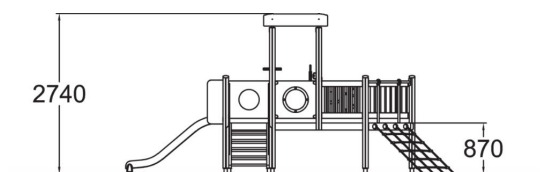

WINAM GROUP

137820

Little Ship

-  Climbing
1
-  Play panels
8
-  Roofs
1
-  Slides
1
-  Towers
1

User age	1+
Number of users	8
Product length, mm	5660
Product width, mm	2530
Product height, mm	2740
Impact area, m ²	32.2
Falling space, m ²	37
Height required, mm	2740
Max. free fall height, mm	1000
Safety info	EN 1176-1, 3 TÜV
Installation time (for 1), H	14
Foundation options	Deep mounting