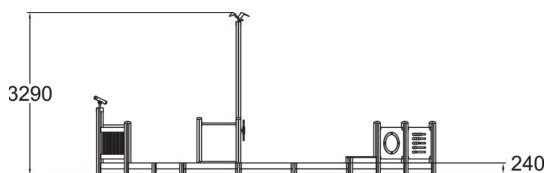

WINAM GROUP

137850

Sandbox Boat

Play panels
6

User age	1+
Number of users	19
Product length, mm	6930
Product width, mm	3530
Product height, mm	3290
Impact area, m ²	2
Falling space, m ²	49.7
Height required, mm	3290
Max. free fall height, mm	380
Safety info	EN 1176-1 TÜV
Installation time (for 1), H	8.5
Foundation options	Deep mounting