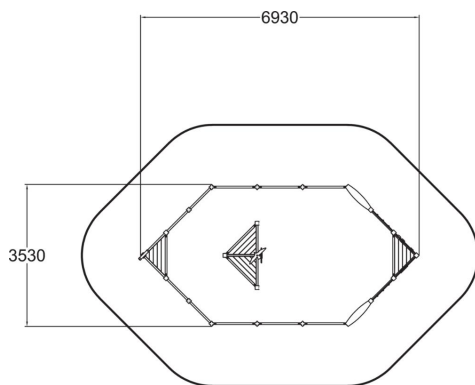

WINAM GROUP

137850

Sandbox Boat

Play panels
6

User age	1+
Number of users	19
Product length, mm	6930
Product width, mm	3530
Product height, mm	3290
Impact area, m ²	2
Falling space, m ²	49.7
Height required, mm	3290
Max. free fall height, mm	380
Safety info	EN 1176-1 TÜV
Installation time (for 1), H	8.5
Foundation options	Deep mounting