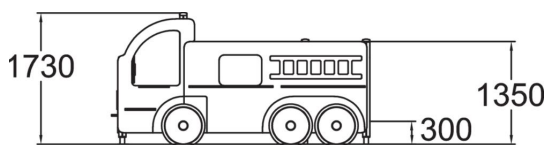

Play panels
2

Towers
2

User age	1+
Number of users	6
Product length, mm	3390
Product width, mm	1890
Product height, mm	1730
Impact area, m ²	5
Falling space, m ²	27.6
Height required, mm	2100
Max. free fall height, mm	570
Safety info	EN 1176-1 TÜV
Installation time (for 1), H	8
Foundation options	Deep mounting