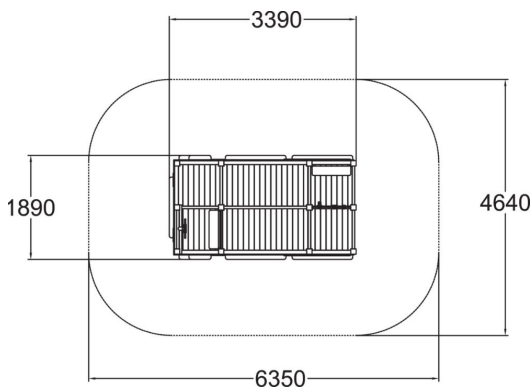

Play panels
2

Towers
2

User age	1+
Number of users	6
Product length, mm	3390
Product width, mm	1890
Product height, mm	1730
Impact area, m ²	5
Falling space, m ²	27.6
Height required, mm	2100
Max. free fall height, mm	570
Safety info	EN 1176-1 TÜV
Installation time (for 1), H	8
Foundation options	Deep mounting