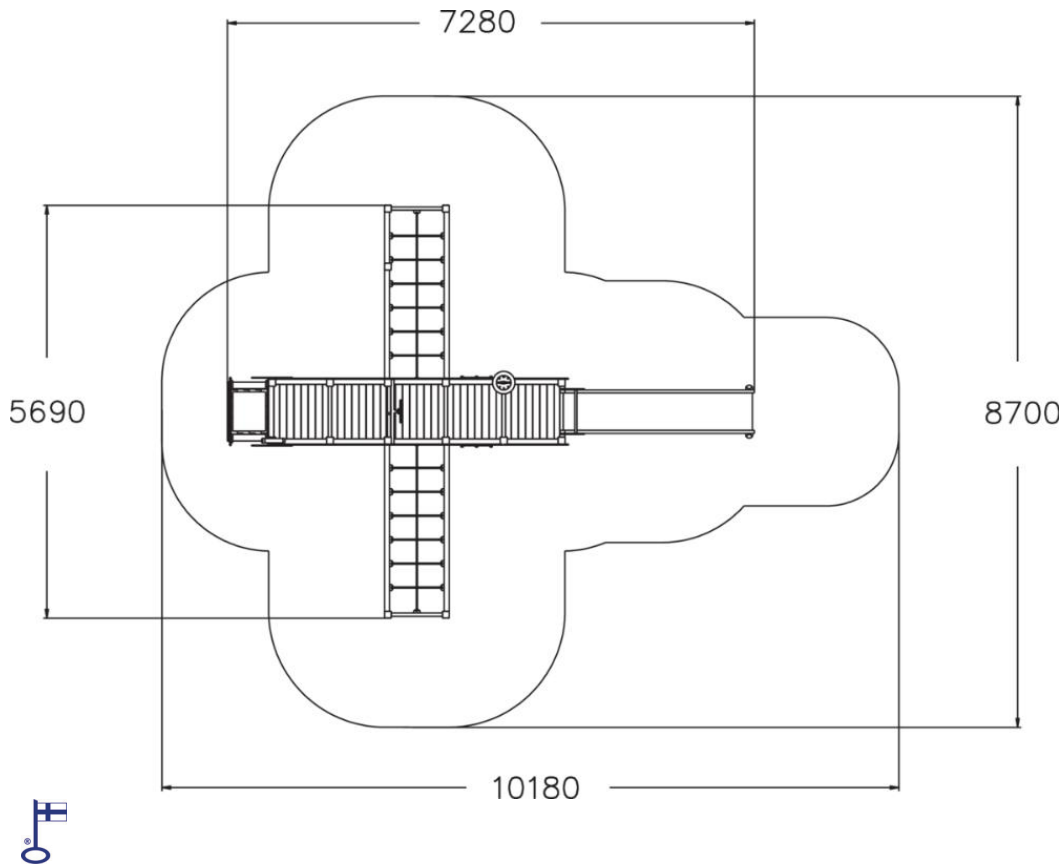

WINAM GROUP

137920

Airplane

- Bridges 1
- Climbing 4
- Play panels 2
- Slides 1
- Towers 1

User age	3+
Number of users	10
Product length, mm	7280
Product width, mm	5690
Product height, mm	2770
Impact area, m ²	51.9
Falling space, m ²	51.9
Height required, mm	3270
Max. free fall height, mm	1970
Safety info	EN 1176-1, 3 TÜV
Installation time (for 1), H	9
Foundation options	Deep mounting