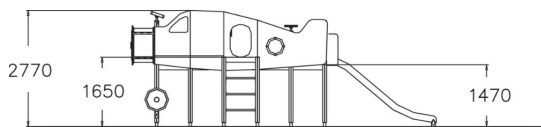

WINAM GROUP

137920

Airplane

- Bridges 1
- Climbing 4
- Play panels 2
- Slides 1
- Towers 1

User age	3+
Number of users	10
Product length, mm	7280
Product width, mm	5690
Product height, mm	2770
Impact area, m ²	51.9
Falling space, m ²	51.9
Height required, mm	3270
Max. free fall height, mm	1970
Safety info	EN 1176-1, 3 TÜV
Installation time (for 1), H	9
Foundation options	Deep mounting