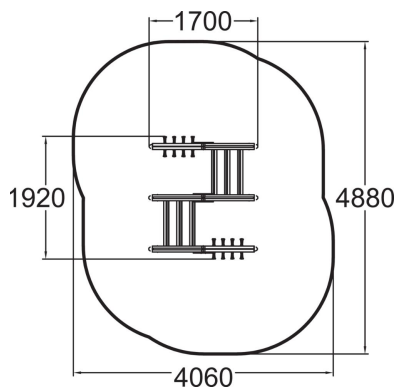

Climbing frame suitable for a small space. Thanks to its design, it is an excellent part of a sporty track for school yards. Climbing develops children's sense of balance and strength.

User age	3+
Number of users	4
Product length, mm	1700
Product width, mm	1920
Product height, mm	1460
Impact area, m ²	16.5
Height required, mm	2950
Max. free fall height, mm	1160
Safety info	EN 1176-1 TÜV
Installation time (for 1), H	5
Foundation options	Deep mounting