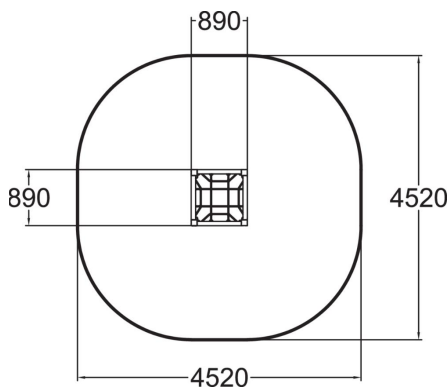

WINAM GROUP

175009

Climbing Frame

User age	4+
Number of users	4
Product length, mm	890
Product width, mm	890
Product height, mm	1980
Impact area, m ²	18
Falling space, m ²	17.6
Height required, mm	3780
Max. free fall height, mm	1970
Safety info	EN 1176-1 TÜV
Installation time (for 1), H	3
Foundation options	Deep mounting