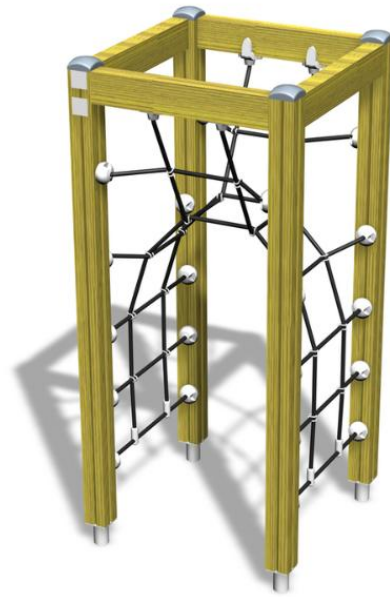

WINAM GROUP

175009

Climbing Frame

User age	4+
Number of users	4
Product length, mm	890
Product width, mm	890
Product height, mm	1980
Impact area, m ²	18
Falling space, m ²	17.6
Height required, mm	3780
Max. free fall height, mm	1970
Safety info	EN 1176-1 TÜV
Installation time (for 1), H	3
Foundation options	Deep mounting