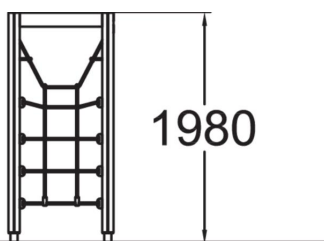

WINAM GROUP

175009

Climbing Frame

User age	4+
Number of users	4
Product length, mm	890
Product width, mm	890
Product height, mm	1980
Impact area, m ²	18
Falling space, m ²	17.6
Height required, mm	3780
Max. free fall height, mm	1970
Safety info	EN 1176-1 TÜV
Installation time (for 1), H	3
Foundation options	Deep mounting