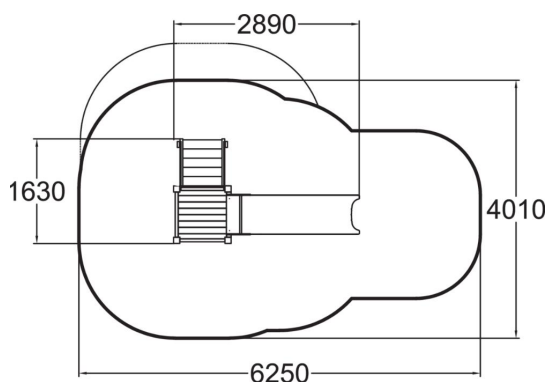

WINAM GROUP

175025

Slide

Slides
1

Towers
1

Safe and simple, this playground product has stairs to a 870 mm high platform and a small plastic slide.

User age	1+
Number of users	4
Product length, mm	2890
Product width, mm	1630
Product height, mm	1690
Impact area, m ²	19.9
Falling space, m ²	22
Height required, mm	3270
Max. free fall height, mm	1000
Safety info	EN 1176-1, 3 TÜV
Installation time (for 1), H	5
Foundation options	Deep mounting