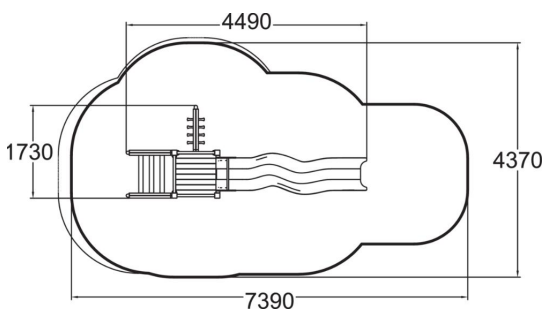

-  Climbing
2
-  Slides
1
-  Towers
1

Playground product with two types of ladders to a 1470 mm high platform and a plastic slide.

User age	4+
Number of users	5
Product length, mm	4490
Product width, mm	1730
Product height, mm	2290
Impact area, m ²	24.9
Falling space, m ²	26
Height required, mm	3270
Max. free fall height, mm	1470
Safety info	EN 1176-1, 3 TÜV
Installation time (for 1), H	6
Foundation options	Deep mounting