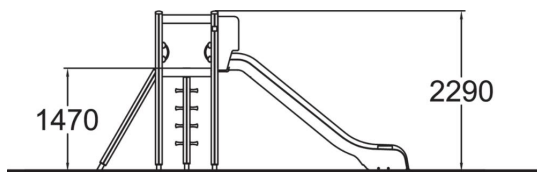

-  Climbing
2
-  Slides
1
-  Towers
1

Playground product with two types of ladders to a 1470 mm high platform and a plastic slide.

User age	4+
Number of users	5
Product length, mm	4490
Product width, mm	1730
Product height, mm	2290
Impact area, m ²	24.9
Falling space, m ²	26
Height required, mm	3270
Max. free fall height, mm	1470
Safety info	EN 1176-1, 3 TÜV
Installation time (for 1), H	6
Foundation options	Deep mounting