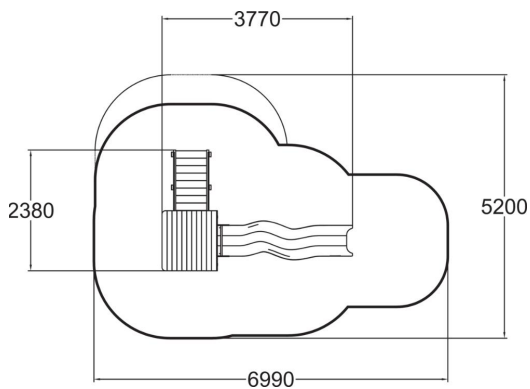

-  Roofs
1
-  Slides
1
-  Towers
1

Playground product with stairs to a 1470 mm high platform, a roof and a plastic slide.

User age	1+
Number of users	6
Product length, mm	3770
Product width, mm	2380
Product height, mm	3320
Impact area, m ²	25
Height required, mm	3320
Max. free fall height, mm	1470
Safety info	EN 1176-1, 3 TÜV
Installation time (for 1), H	8
Foundation options	Deep mounting