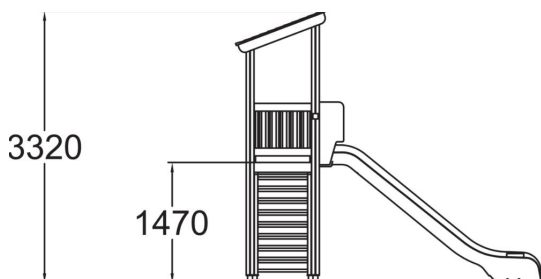

-  Roofs
1
-  Slides
1
-  Towers
1

Playground product with stairs to a 1470 mm high platform, a roof and a plastic slide.

User age	1+
Number of users	6
Product length, mm	3770
Product width, mm	2380
Product height, mm	3320
Impact area, m ²	25
Height required, mm	3320
Max. free fall height, mm	1470
Safety info	EN 1176-1, 3 TÜV
Installation time (for 1), H	8
Foundation options	Deep mounting