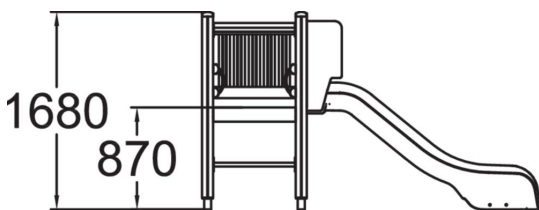

-  Climbing
1
-  Slides
1
-  Towers
1

Playground product with ladder to a 870 mm high platform and a plastic slide, suitable for playgrounds and parks.

User age	3+
Number of users	4
Product length, mm	2900
Product width, mm	900
Product height, mm	1660
Impact area, m ²	20
Height required, mm	2670
Max. free fall height, mm	1000
Safety info	EN 1176-1, 3 TÜV
Installation time (for 1), H	5
Foundation options	Deep mounting