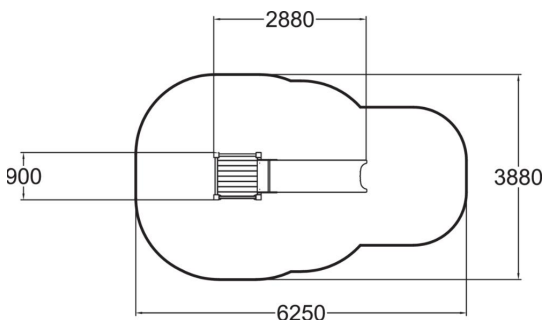

-  Climbing
1
-  Slides
1
-  Towers
1

Playground product with ladder to a 870 mm high platform and a plastic slide, suitable for playgrounds and parks.

User age	3+
Number of users	4
Product length, mm	2900
Product width, mm	900
Product height, mm	1660
Impact area, m ²	20
Height required, mm	2670
Max. free fall height, mm	1000
Safety info	EN 1176-1, 3 TÜV
Installation time (for 1), H	5
Foundation options	Deep mounting