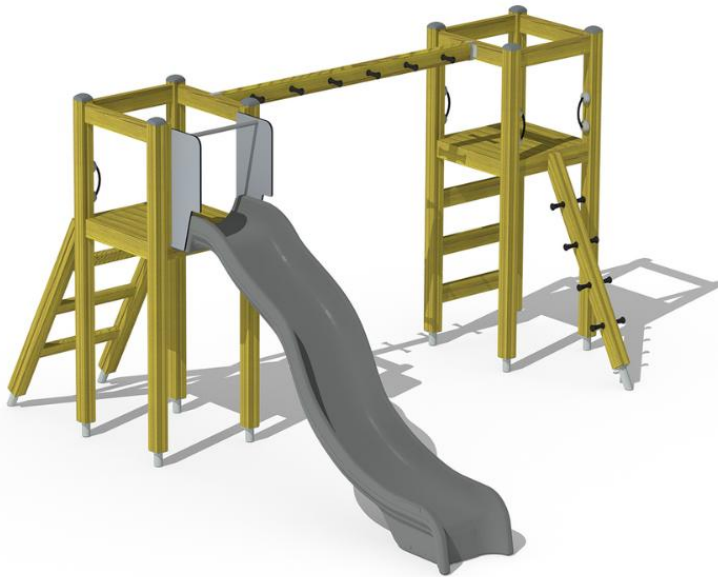

WINAM GROUP

175045

Activity Tower

-  Climbing
3
-  Slides
1
-  Towers
2

Multifunctional play tower with a slide and a climbing towers. The (1,470 mm) tower can be accessed by ladders, and the slide down using the plastic slide. The climbing tower (1,470 mm) consist of two ladders and a monkey bars at the height of 2,290 mm.

User age	3+
Number of users	8
Product length, mm	4490
Product width, mm	4100
Product height, mm	2290
Impact area, m ²	36.9
Falling space, m ²	38.1
Height required, mm	3330
Max. free fall height, mm	1470
Safety info	EN 1176-1, 3 TÜV
Installation time (for 1), H	10
Foundation options	Deep mounting