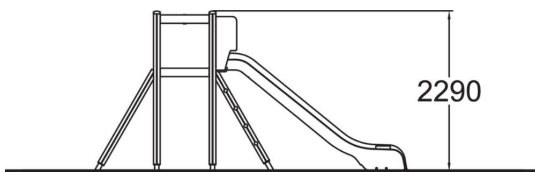

WINAM GROUP

175045

Activity Tower

-  Climbing
3
-  Slides
1
-  Towers
2

Multifunctional play tower with a slide and a climbing towers. The (1,470 mm) tower can be accessed by ladders, and the slide down using the plastic slide. The climbing tower (1,470 mm) consist of two ladders and a monkey bars at the height of 2,290 mm.

User age	3+
Number of users	8
Product length, mm	4490
Product width, mm	4100
Product height, mm	2290
Impact area, m ²	36.9
Falling space, m ²	38.1
Height required, mm	3330
Max. free fall height, mm	1470
Safety info	EN 1176-1, 3 TÜV
Installation time (for 1), H	10
Foundation options	Deep mounting