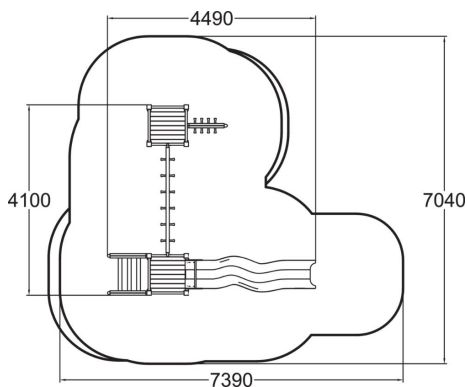

WINAM GROUP

175045

Activity Tower

-  Climbing
3
-  Slides
1
-  Towers
2

Multifunctional play tower with a slide and a climbing towers. The (1,470 mm) tower can be accessed by ladders, and the slide down using the plastic slide. The climbing tower (1,470 mm) consist of two ladders and a monkey bars at the height of 2,290 mm.

User age	3+
Number of users	8
Product length, mm	4490
Product width, mm	4100
Product height, mm	2290
Impact area, m ²	36.9
Falling space, m ²	38.1
Height required, mm	3330
Max. free fall height, mm	1470
Safety info	EN 1176-1, 3 TÜV
Installation time (for 1), H	10
Foundation options	Deep mounting