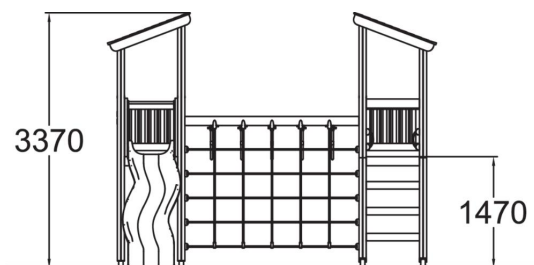

-  Climbing
3
-  Roofs
2
-  Slides
1
-  Towers
2

Multifunctional play tower with a slide and a climbing towers. There are two (1,470 mm) towers with roofs which can be accessed by ladders, and slide down using the plastic slide. There are also rings and a climbing net. Climbing develops children's sense of balance and strength.

User age	3+
Number of users	9
Product length, mm	4480
Product width, mm	4370
Product height, mm	3370
Impact area, m ²	38
Falling space, m ²	40.6
Height required, mm	3370
Max. free fall height, mm	1990
Safety info	EN 1176-1, 3 TÜV
Installation time (for 1), H	13
Foundation options	Deep mounting