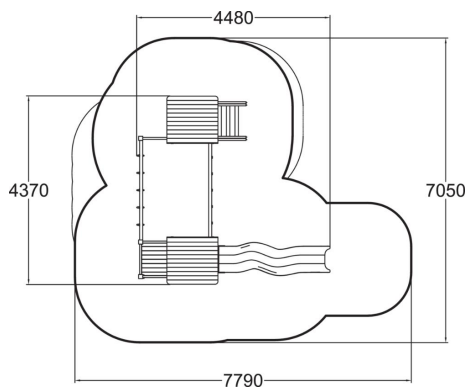

-  Climbing
3
-  Roofs
2
-  Slides
1
-  Towers
2

Multifunctional play tower with a slide and a climbing towers. There are two (1,470 mm) towers with roofs which can be accessed by ladders, and slide down using the plastic slide. There are also rings and a climbing net. Climbing develops children's sense of balance and strength.

User age	3+
Number of users	9
Product length, mm	4480
Product width, mm	4370
Product height, mm	3370
Impact area, m ²	38
Falling space, m ²	40.6
Height required, mm	3370
Max. free fall height, mm	1990
Safety info	EN 1176-1, 3 TÜV
Installation time (for 1), H	13
Foundation options	Deep mounting